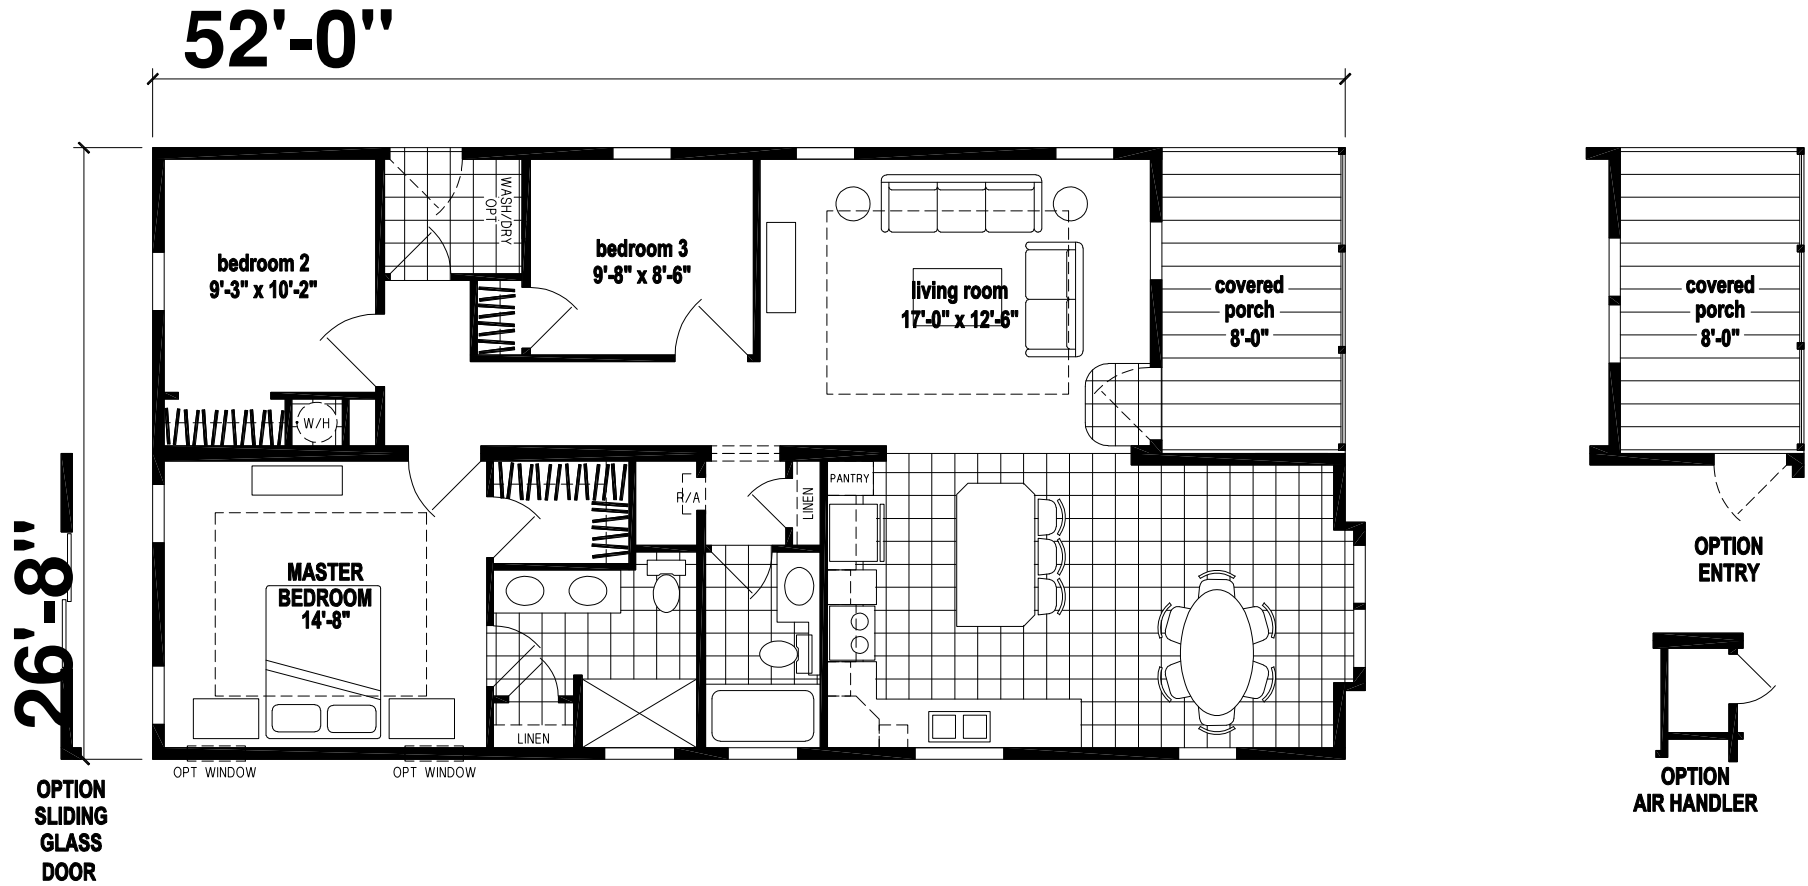

Woodville

Silver Springs Limited Series

1,378 SQ. FT. (Approximate) 3 Bedrooms, 2 Baths

Last Updated: 7-1-22

FACTORY EXPO HOME CENTERS
 1230 SW 10th St.
 Ocala, FL 34471

FloridaFactoryDirect.com | 1-800-748-2654