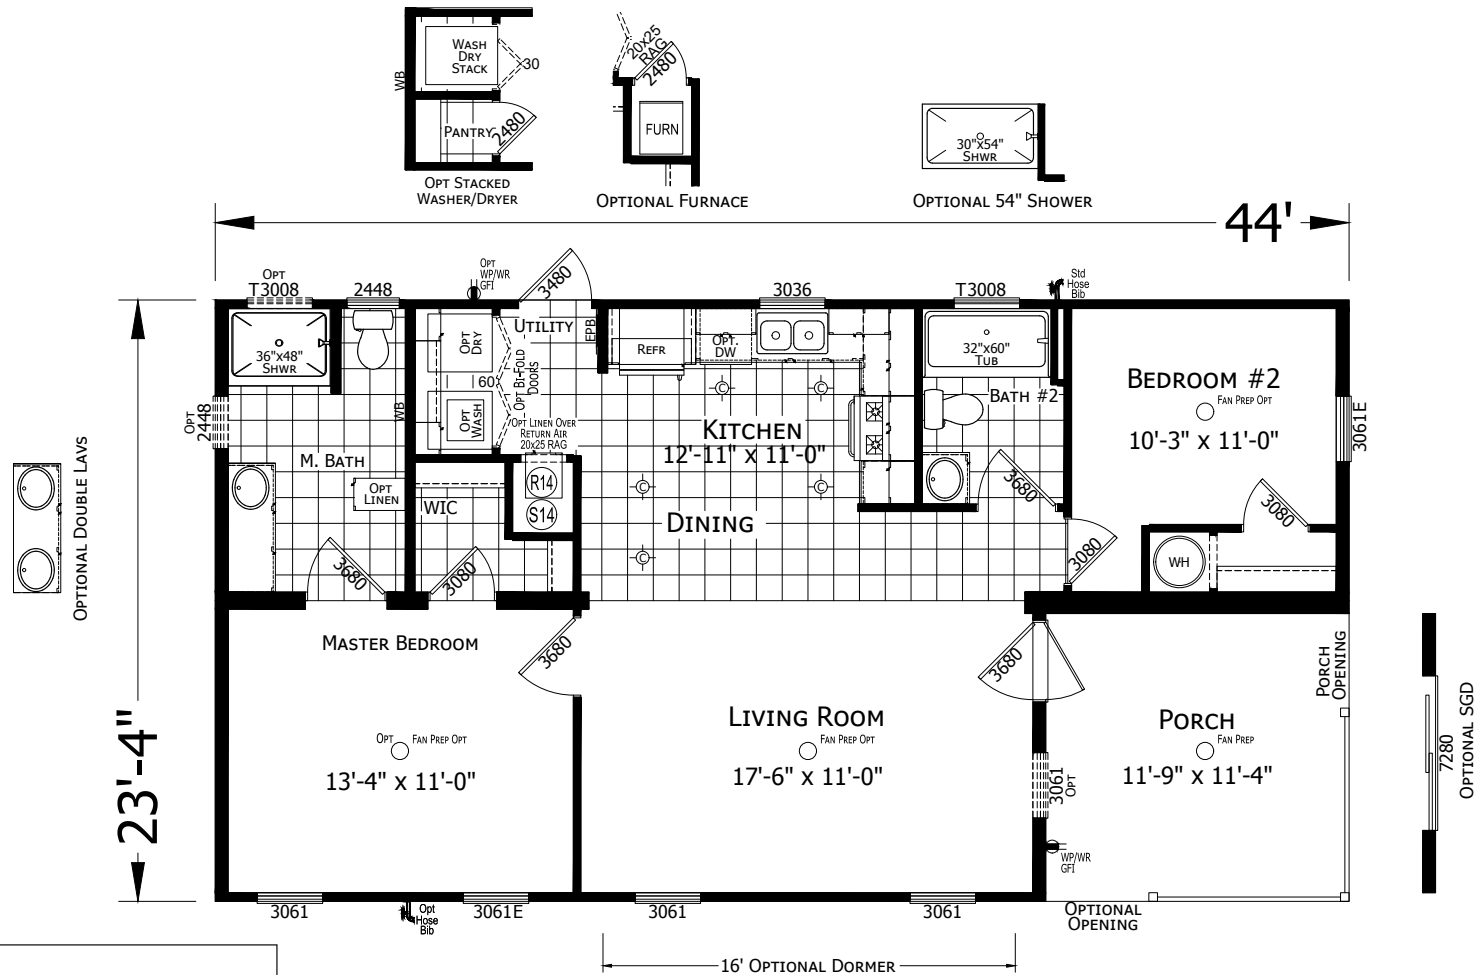

Woodard

Homes of Merit Community Series

1027 SQ. FT. (Approximate) 2 Bedroom, 2 Bath

Last Updated: 4-24-25

FACTORY EXPO HOME CENTERS
1230 SW 10th St.
Ocala, FL 34471

FloridaFactoryDirect.com | 1-800-748-2654