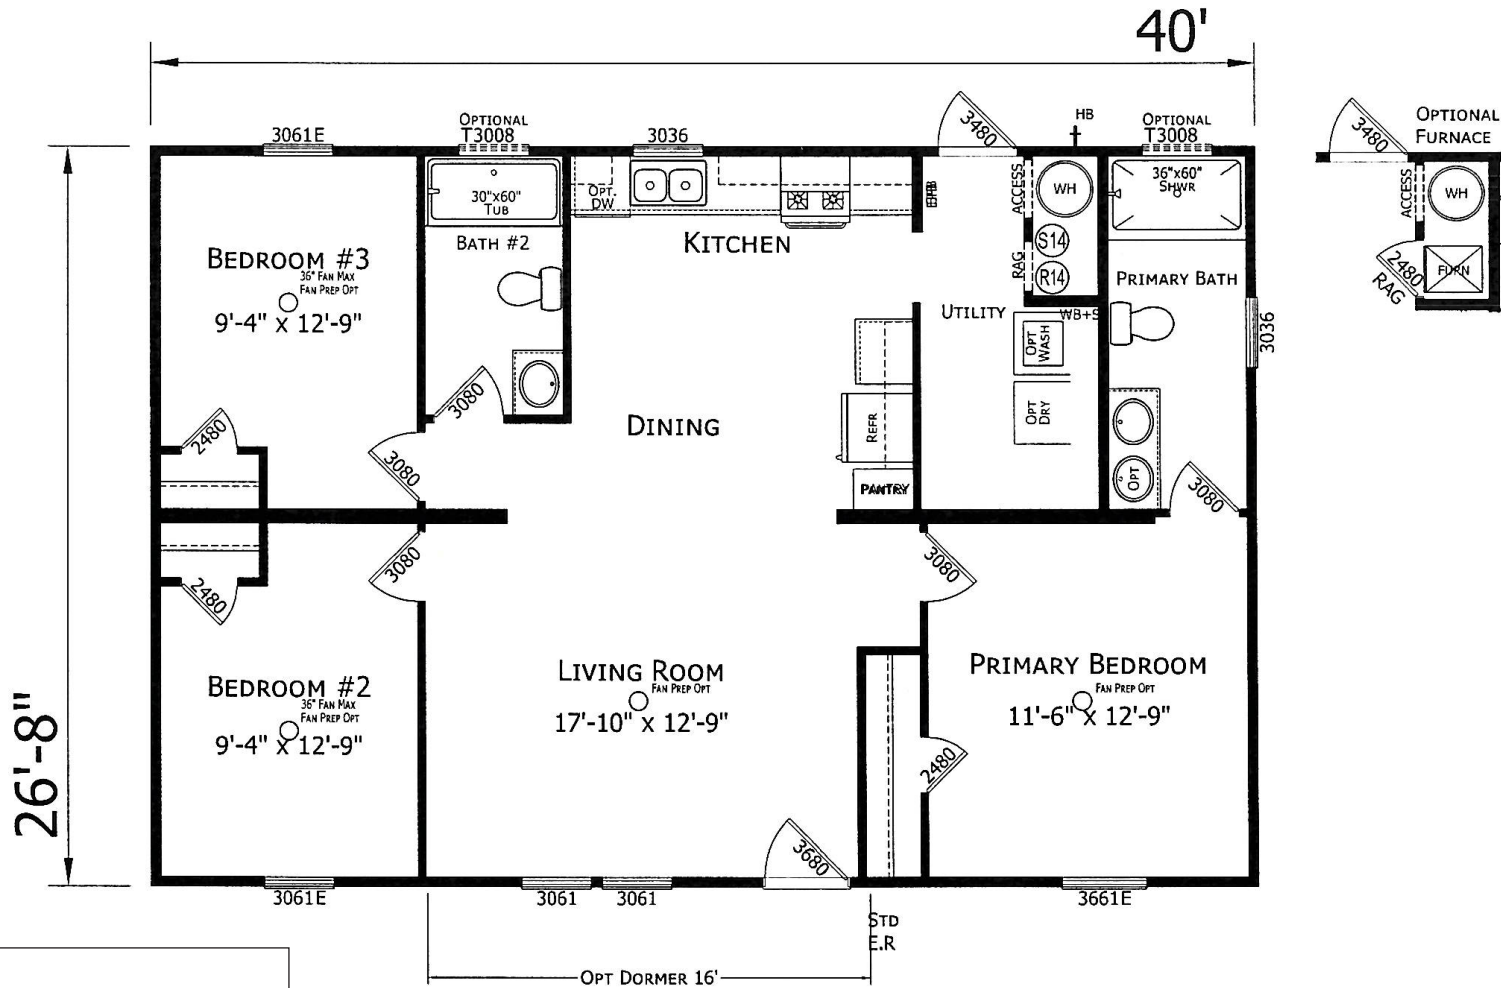

# Winnsboro

Lake Manor Series

1067 SQ. FT. (Approximate) 3 Bedrooms, 2 Baths

Last Updated: 2-24-25

**FACTORY EXPO HOME CENTERS**  
1230 SW 10th St.  
Ocala, FL 34471

**FloridaFactoryDirect.com | 1-800-748-2654**