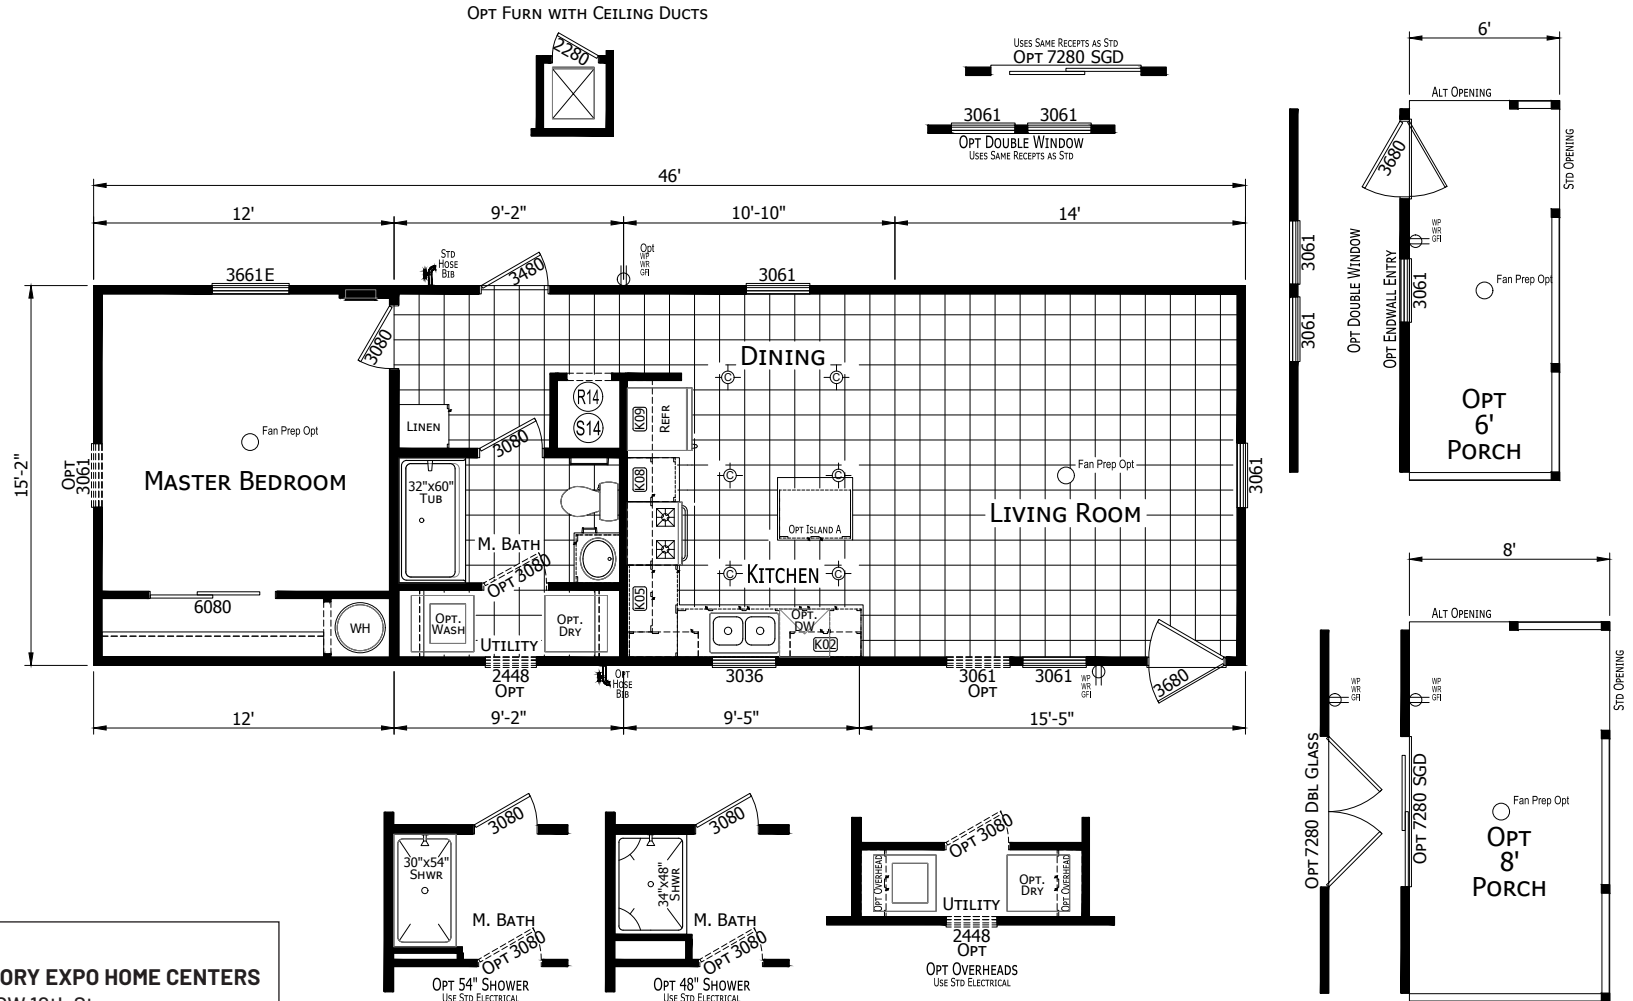

Whitley

Redman Trinity Series

698 SQ. FT. (Approximate) 1 Bedroom, 1 Bath

Last Updated: 2-24-25

FACTORY EXPO HOME CENTERS
1230 SW 10th St.
Ocala, FL 34471

FloridaFactoryDirect.com | 1-800-748-2654

IMPORTANT: Alta Cima Corp reserves the right to modify, cancel or substitute products or features of this event at any time without prior notice or obligation. Pictures and other promotional materials are representative and may depict or contain floor plans, square footages, elevations, options, upgrades, extra design features, decorations, floor coverings, specialty light fixtures, custom paint and wall coverings, window treatments, landscaping, sound and alarm systems, furnishings, appliances, and other designer/decorator features and amenities that are not included as part of the home and/or may not be available at all locations. Home, pricing and community information is subject to change, and homes to prior sale, at any time without notice or obligation. ©2020 Alta Cima Corp. All rights reserved.