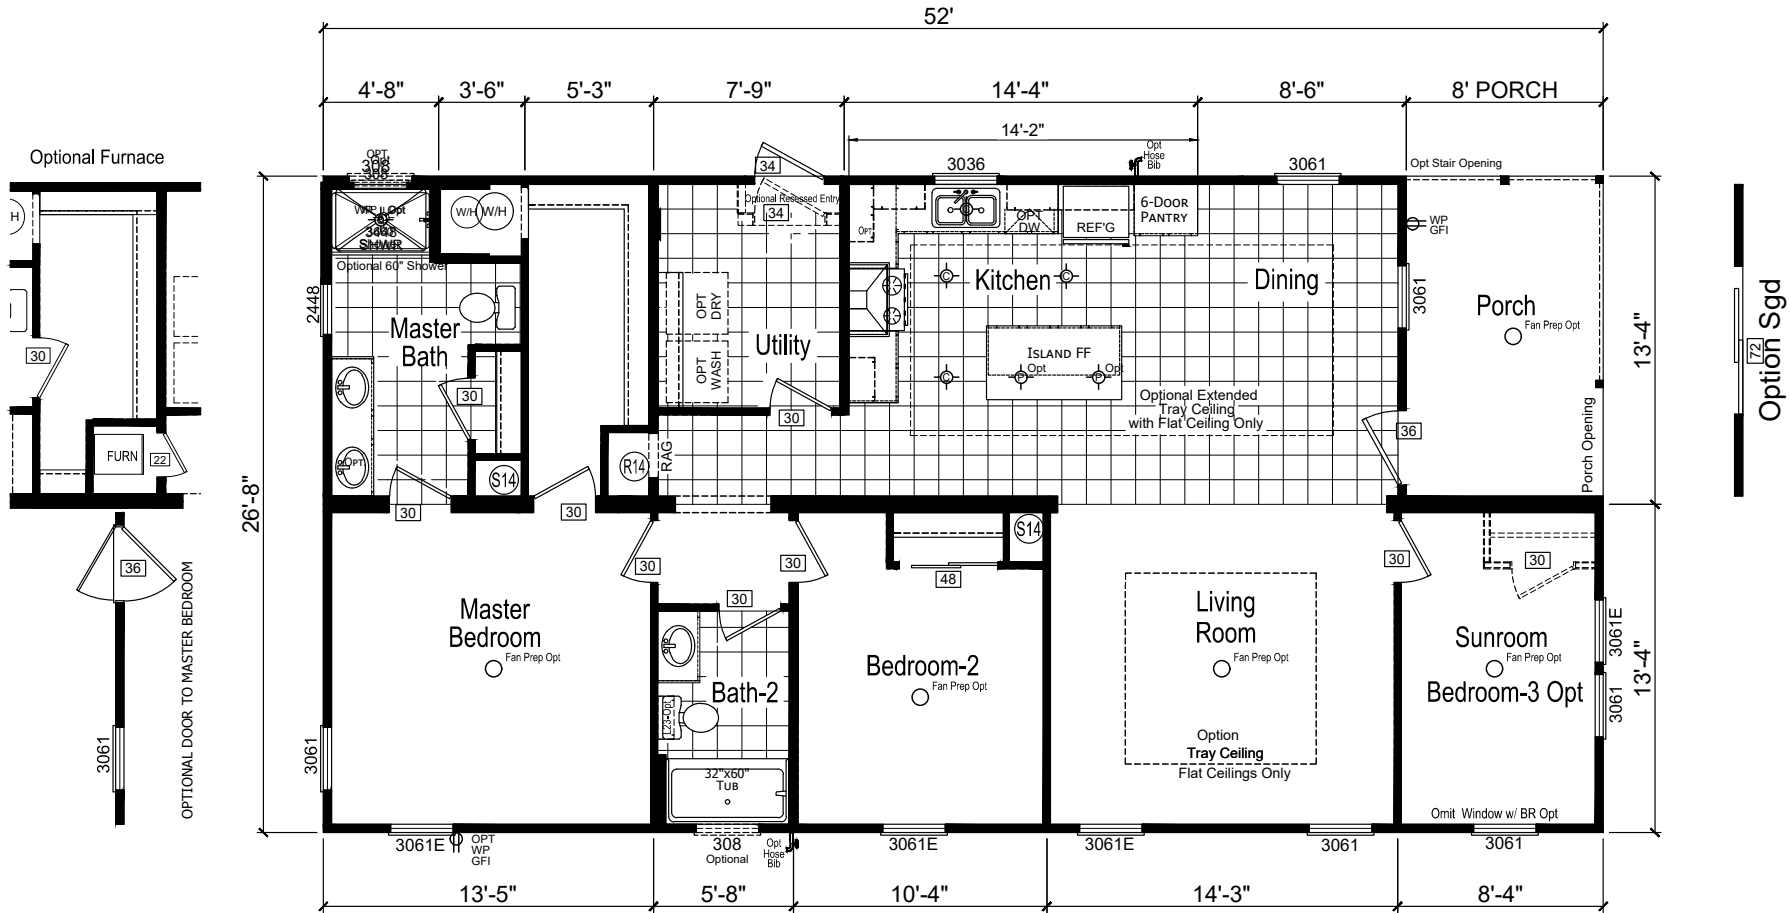

# Wharton

Signature Series

1387 SQ. FT. (Approximate) 2 Bedrooms, 2 Baths

Last Updated: 2-24-25

**FACTORY EXPO HOME CENTERS**  
1230 SW 10th St.  
Ocala, FL 34471

MOVE CAN LIGHT TO THIS LOCATION WITH THIS ISLAND