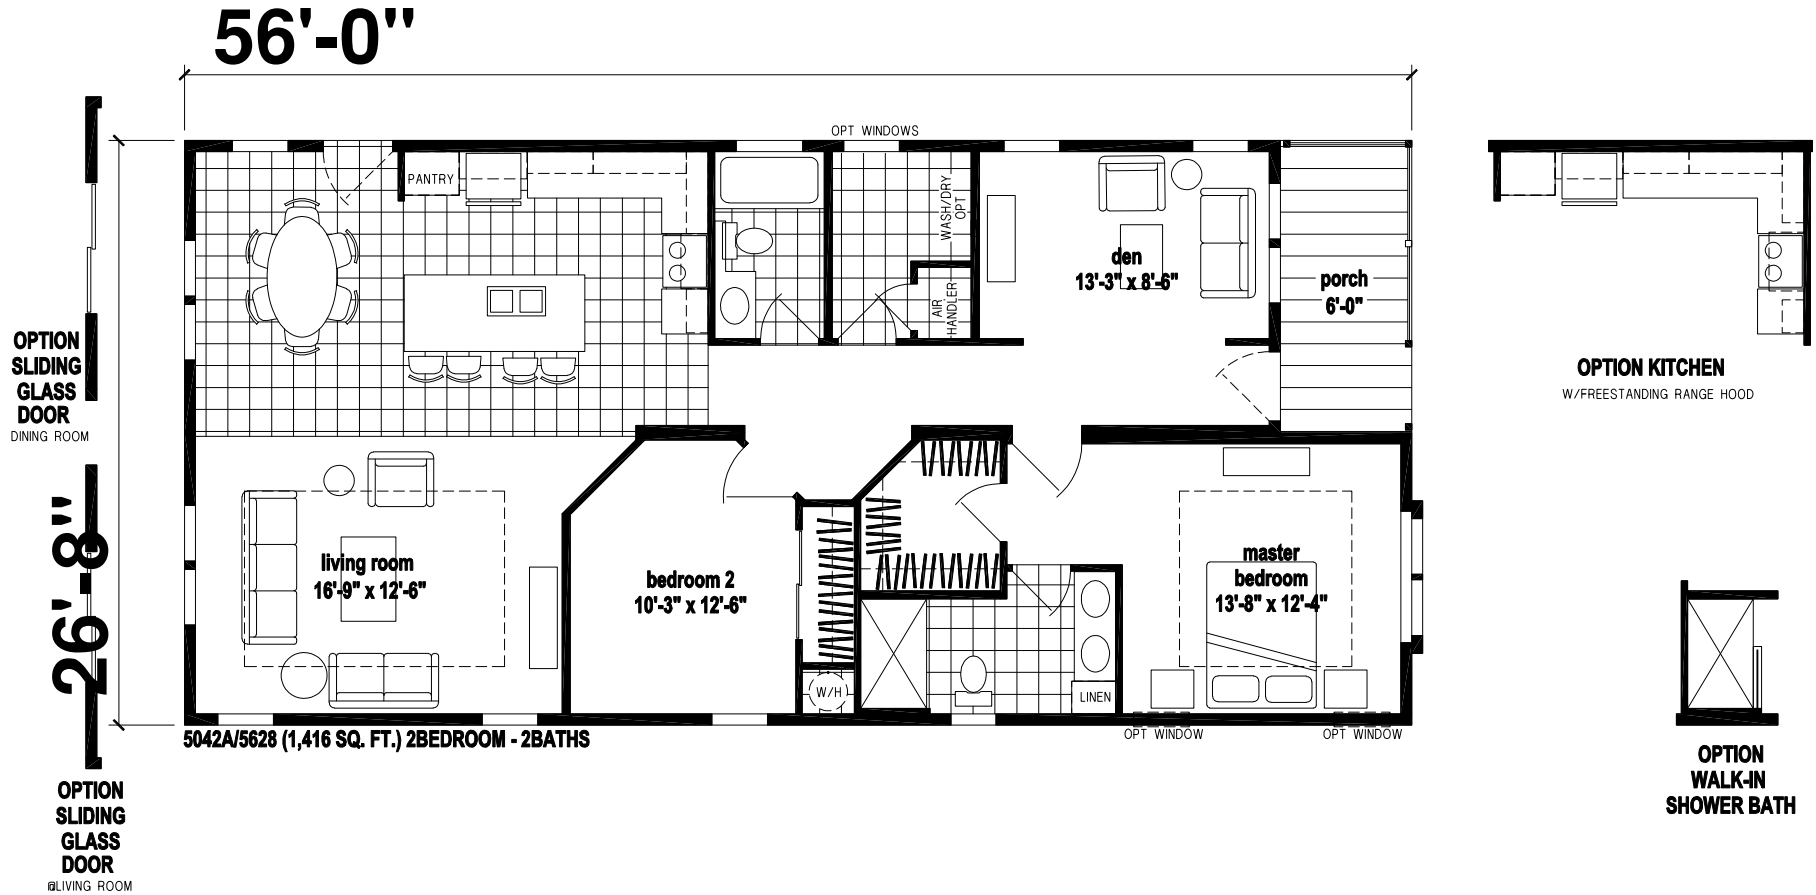

# Weslee

Silver Springs Limited Series

1,416 SQ. FT. (Approximate) 2 Bedrooms, 2 Baths

Last Updated: 7-12-22

**FACTORY EXPO HOME CENTERS**  
1230 SW 10th St.  
Ocala, FL 34471

**FloridaFactoryDirect.com | 1-800-748-2654**