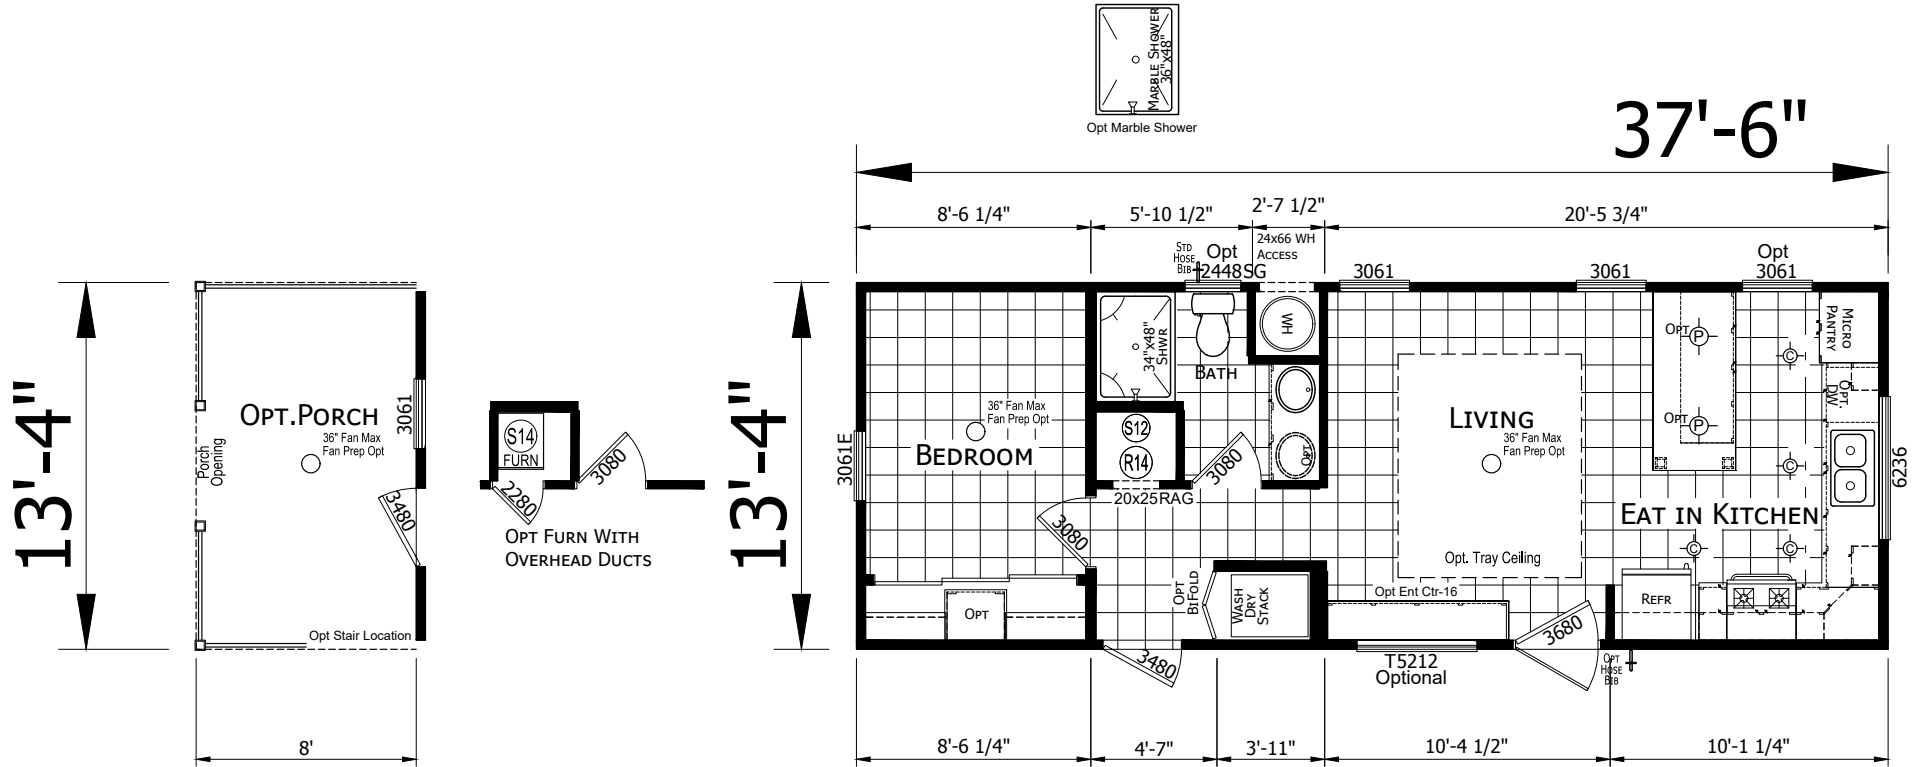

Wescott

Redman Trinity Series

499 SQ. FT. (Approximate) 1 Bedroom, 1 Bath

Last Updated: 2-24-25

FACTORY EXPO HOME CENTERS
1230 SW 10th St.
Ocala, FL 34471

FloridaFactoryDirect.com | 1-800-748-2654

IMPORTANT: Alta Cima Corp reserves the right to modify, cancel or substitute products or features of this event at any time without prior notice or obligation. Pictures and other promotional materials are representative and may depict or contain floor plans, square footages, elevations, options, upgrades, extra design features, decorations, floor coverings, specialty light fixtures, custom paint and wall coverings, window treatments, landscaping, sound and alarm systems, furnishings, appliances, and other designer/decorator features and amenities that are not included as part of the home and/or may not be available at all locations. Home, pricing and community information is subject to change, and homes to prior sale, at any time without notice or obligation. ©2020 Alta Cima Corp. All rights reserved.