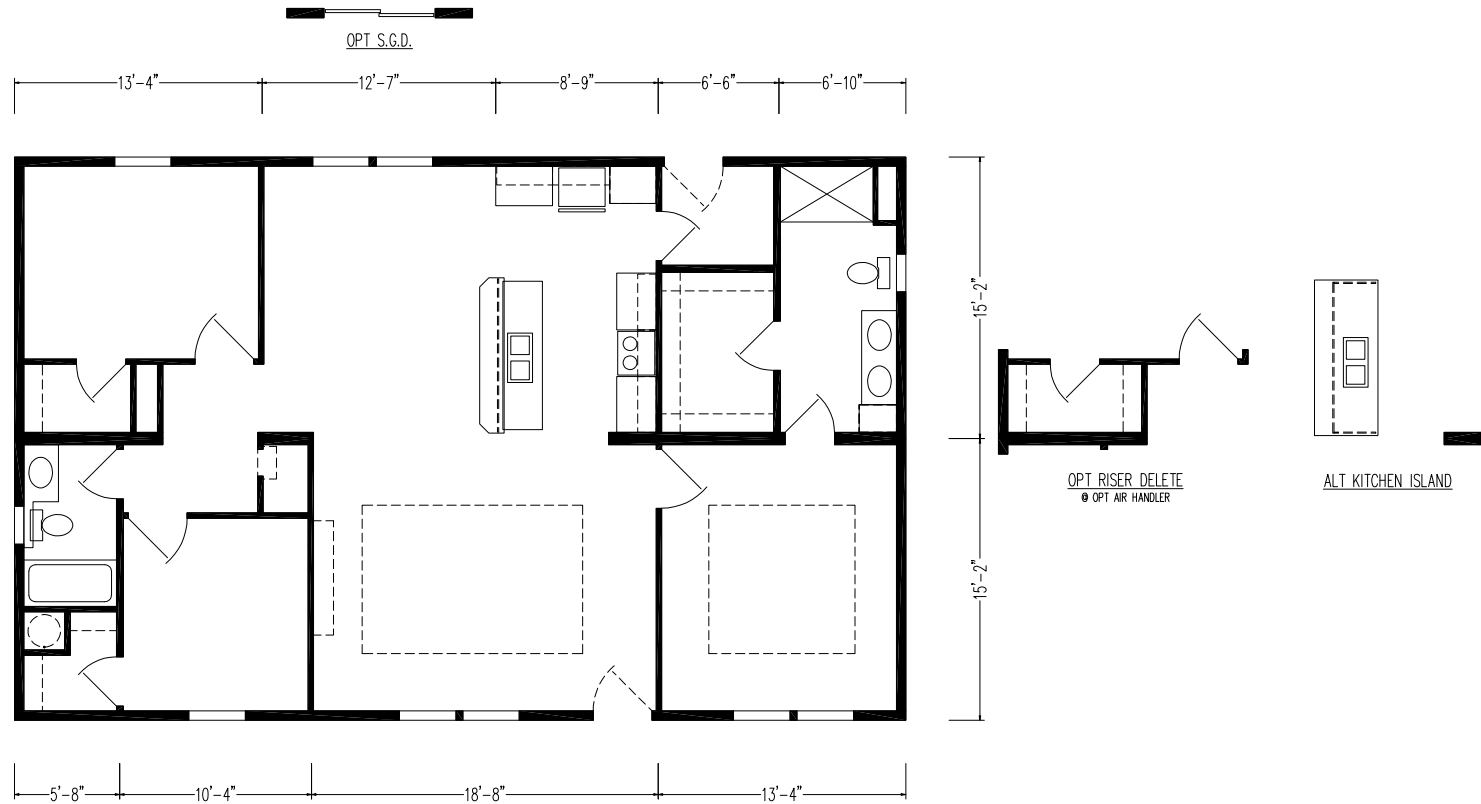

Wadley

Silver Springs Limited Series

1,440 SQ. FT. (Approximate) 3 Bedrooms, 2 Baths

Last Updated: 4-14-26

FACTORY EXPO HOME CENTERS

1230 SW 10th St.
Ocala, FL 34471

FloridaFactoryDirect.com | 1-800-748-2654