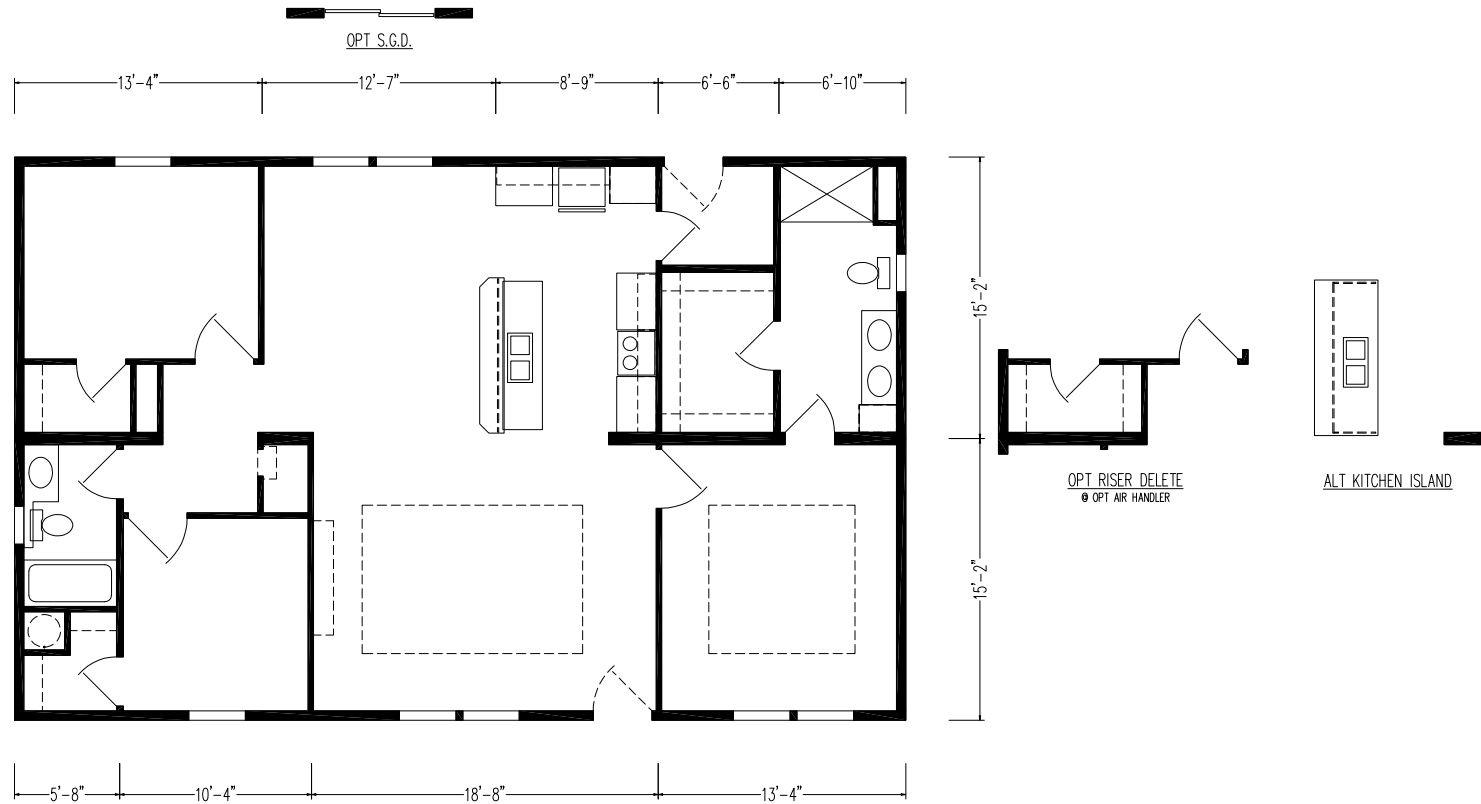

Wadley

Silver Springs Limited Series

1,440 SQ. FT. (Approximate) 3 Bedrooms, 2 Baths

Last Updated: 4-14-26

FACTORY EXPO HOME CENTERS

1230 SW 10th St.
Ocala, FL 34471

FloridaFactoryDirect.com | 1-800-748-2654