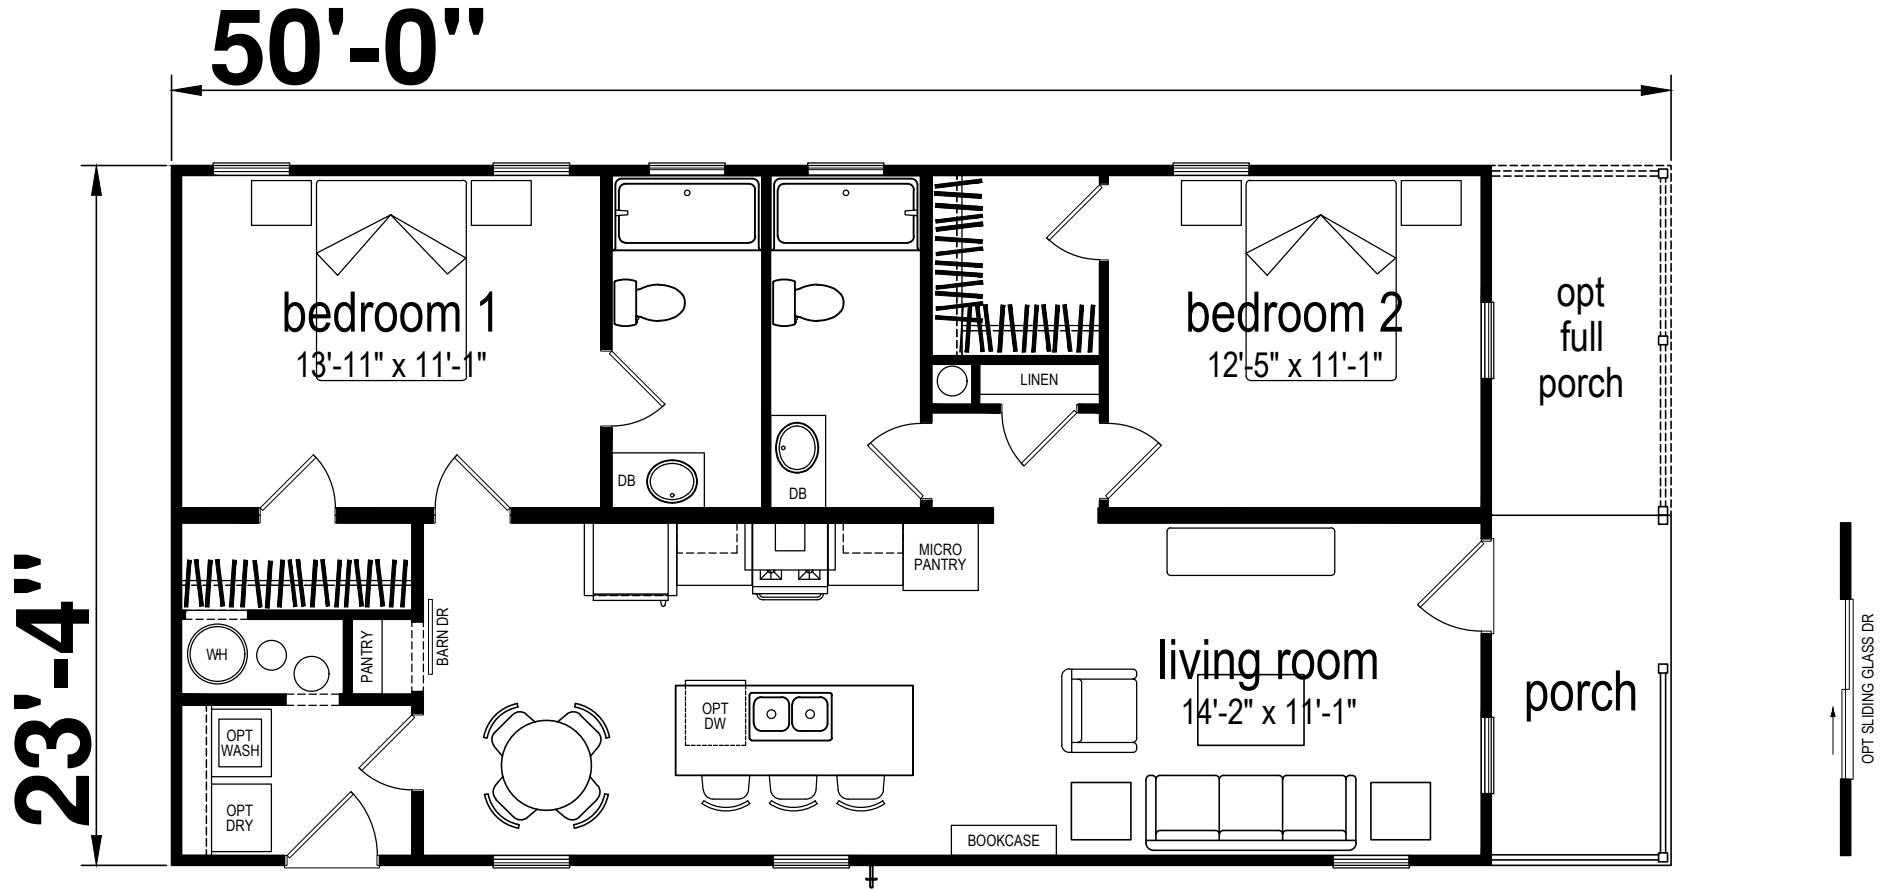

# Wadesboro

Champion Series

1027 SQ. FT. (Approximate) 3 Bedrooms, 2 Baths

Last Updated: 3-18-25