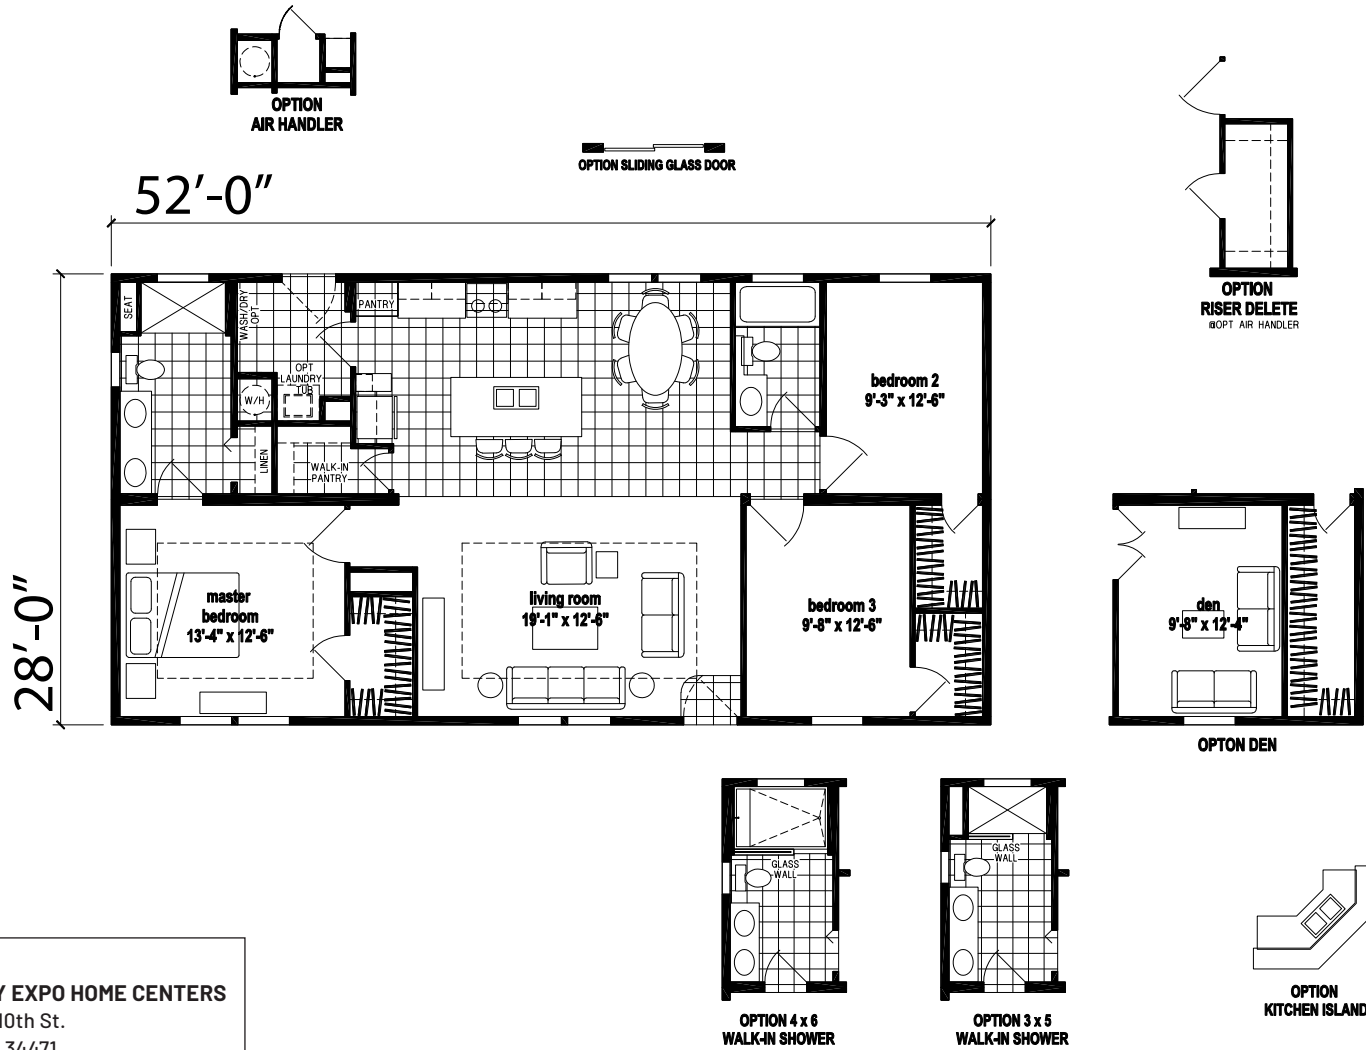

Vidalia

Silver Springs Limited Series

1,369 SQ. FT. (Approximate) 3 Bedrooms, 2 Baths

Last Updated: 5-9-22

FACTORY EXPO HOME CENTERS
 1230 SW 10th St.
 Ocala, FL 34471

FloridaFactoryDirect.com | 1-800-748-2654