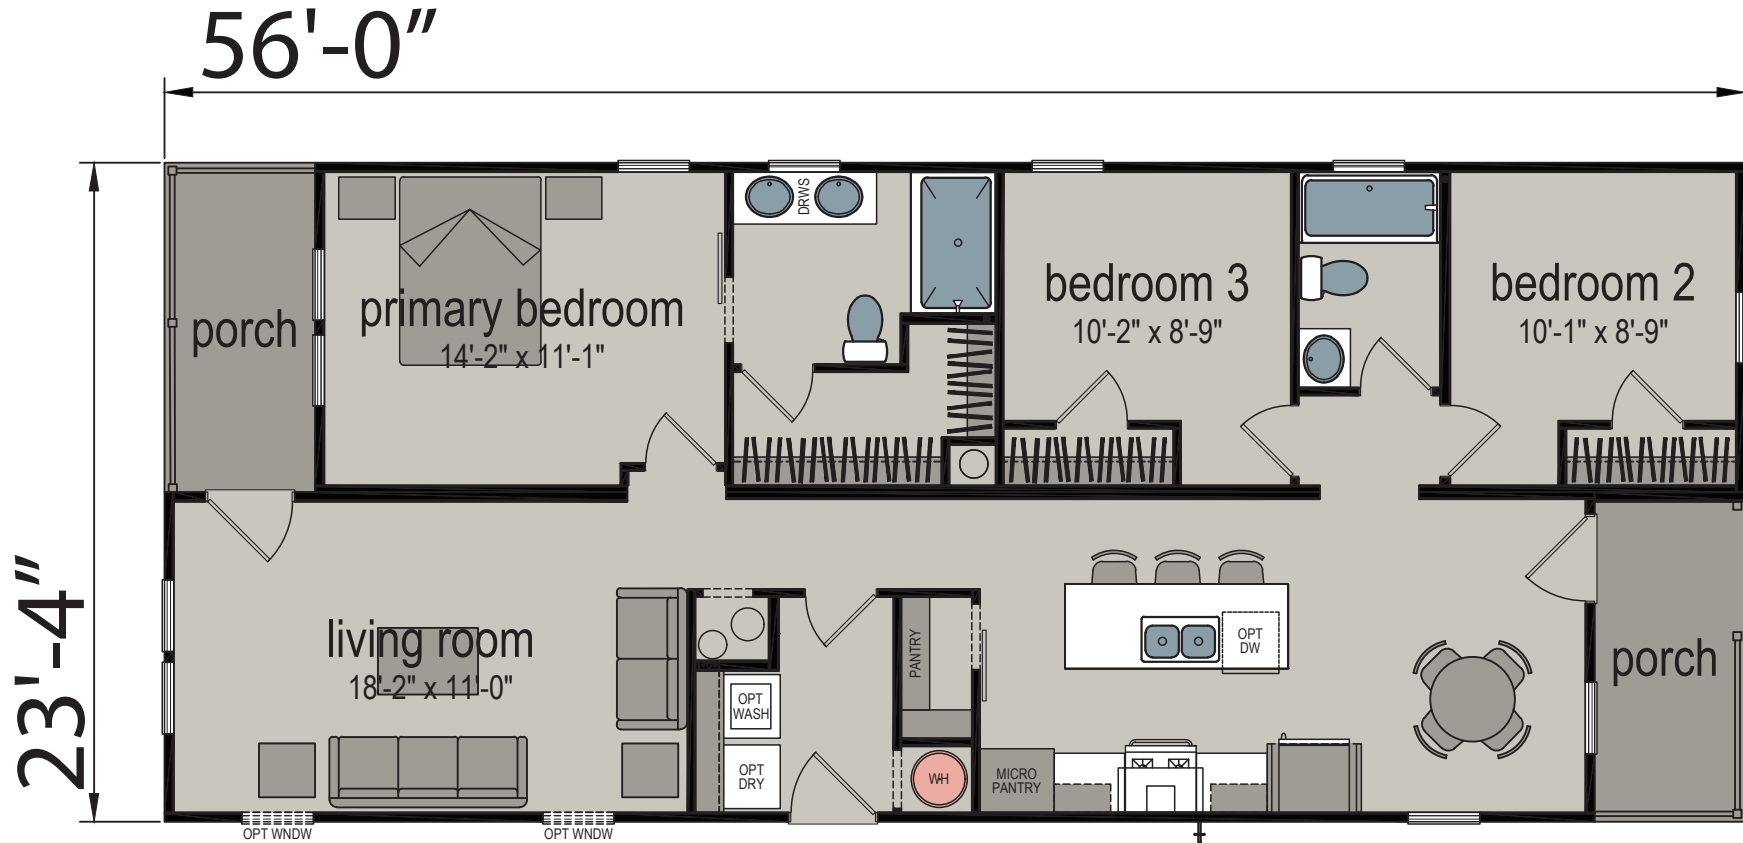

Varnville

Champion Series

1186 SQ. FT. (Approximate) 3 Bedrooms, 2 Baths

Last Updated: 2-24-25

FACTORY EXPO HOME CENTERS
1230 SW 10th St.
Ocala, FL 34471

FloridaFactoryDirect.com | 1-800-748-2654

IMPORTANT: Alta Cima Corp reserves the right to modify, cancel or substitute products or features of this event at any time without prior notice or obligation. Pictures and other promotional materials are representative and may depict or contain floor plans, square footages, elevations, options, upgrades, extra design features, decorations, floor coverings, specialty light fixtures, custom paint and wall coverings, window treatments, landscaping, sound and alarm systems, furnishings, appliances, and other designer/decorator features and amenities that are not included as part of the home and/or may not be available at all locations. Home, pricing and community information is subject to change, and homes to prior sale, at any time without notice or obligation. ©2020 Alta Cima Corp. All rights reserved.