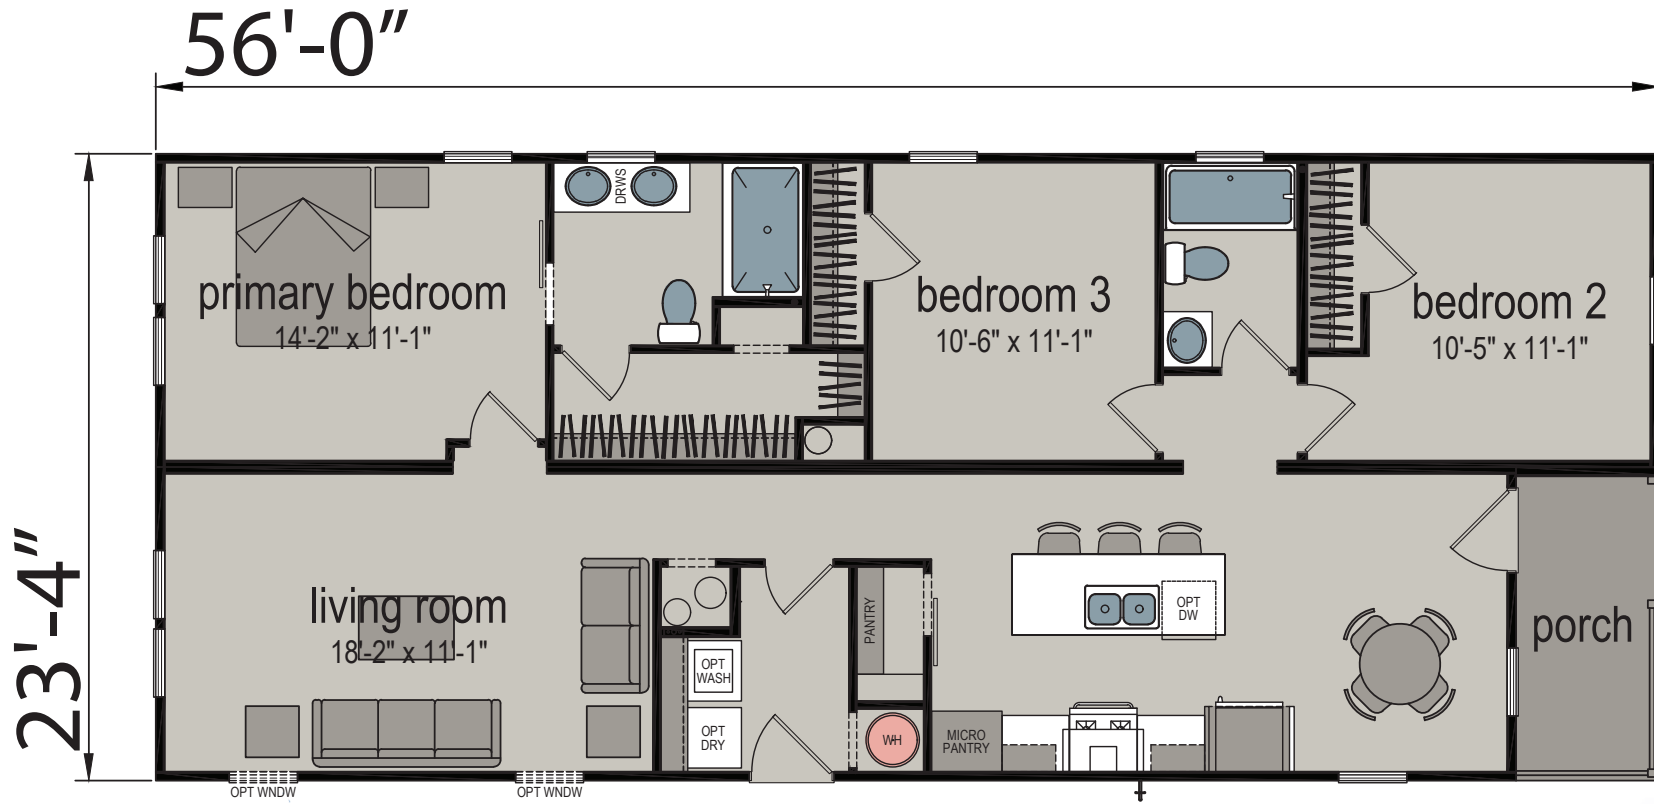

# Upton

Champion Series

1244 SQ. FT. (Approximate) 3 Bedrooms, 2 Baths

Last Updated: 2-24-25

**FACTORY EXPO HOME CENTERS**  
1230 SW 10th St.  
Ocala, FL 34471

**FloridaFactoryDirect.com | 1-800-748-2654**