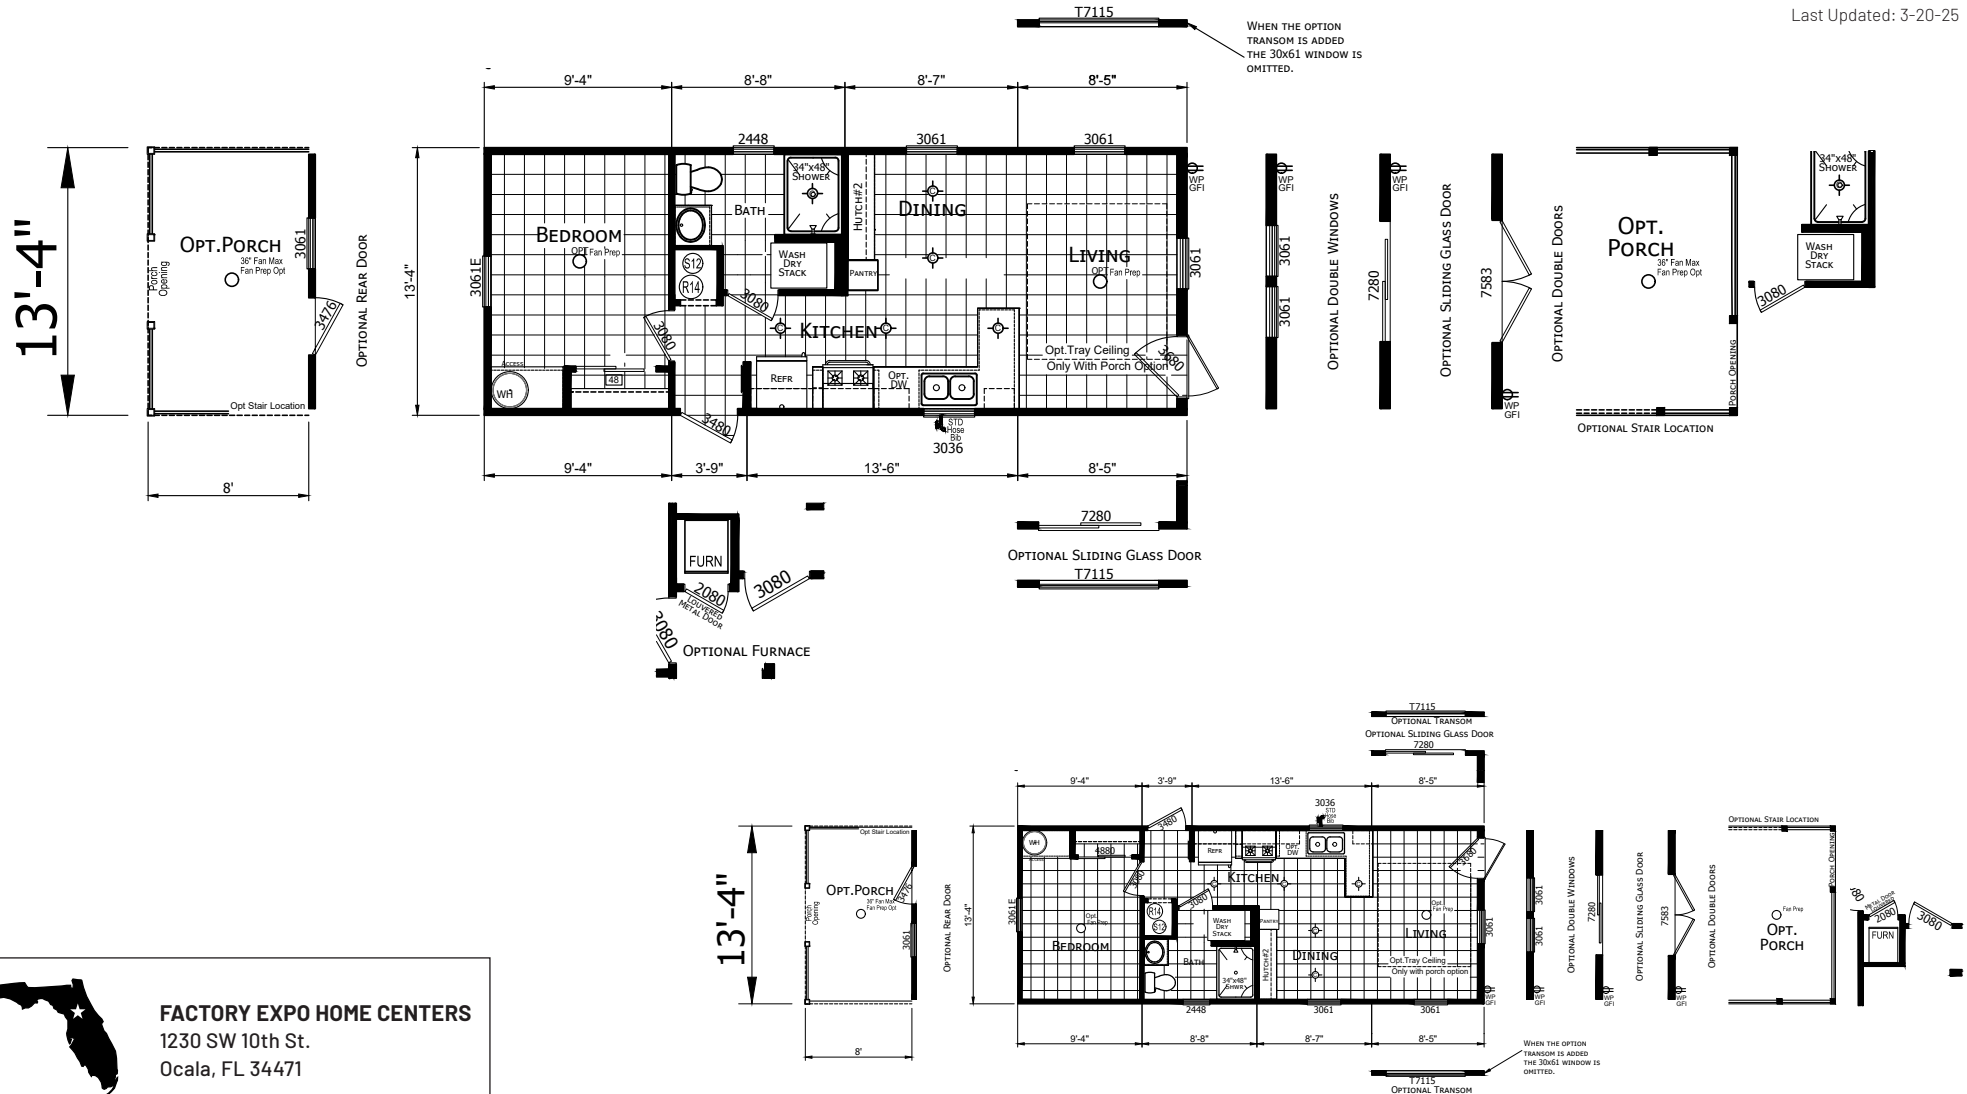

Tranquility

Redman Trinity Series

467 SQ. FT. (Approximate) 1 Bedroom, 1 Bath

Last Updated: 3-20-25

FACTORY EXPO HOME CENTERS
1230 SW 10th St.
Ocala, FL 34471

FloridaFactoryDirect.com | 1-800-748-2654

IMPORTANT: Alta Cima Corp reserves the right to modify, cancel or substitute products or features of this event at any time without prior notice or obligation. Pictures and other promotional materials are representative and may depict or contain floor plans, square footages, elevations, options, upgrades, extra design features, decorations, floor coverings, specialty light fixtures, custom paint and wall coverings, window treatments, landscaping, sound and alarm systems, furnishings, appliances, and other designer/decorator features and amenities that are not included as part of the home and/or may not be available at all locations. Home, pricing and community information is subject to change, and homes to prior sale, at any time without notice or obligation. ©2020 Alta Cima Corp. All rights reserved.