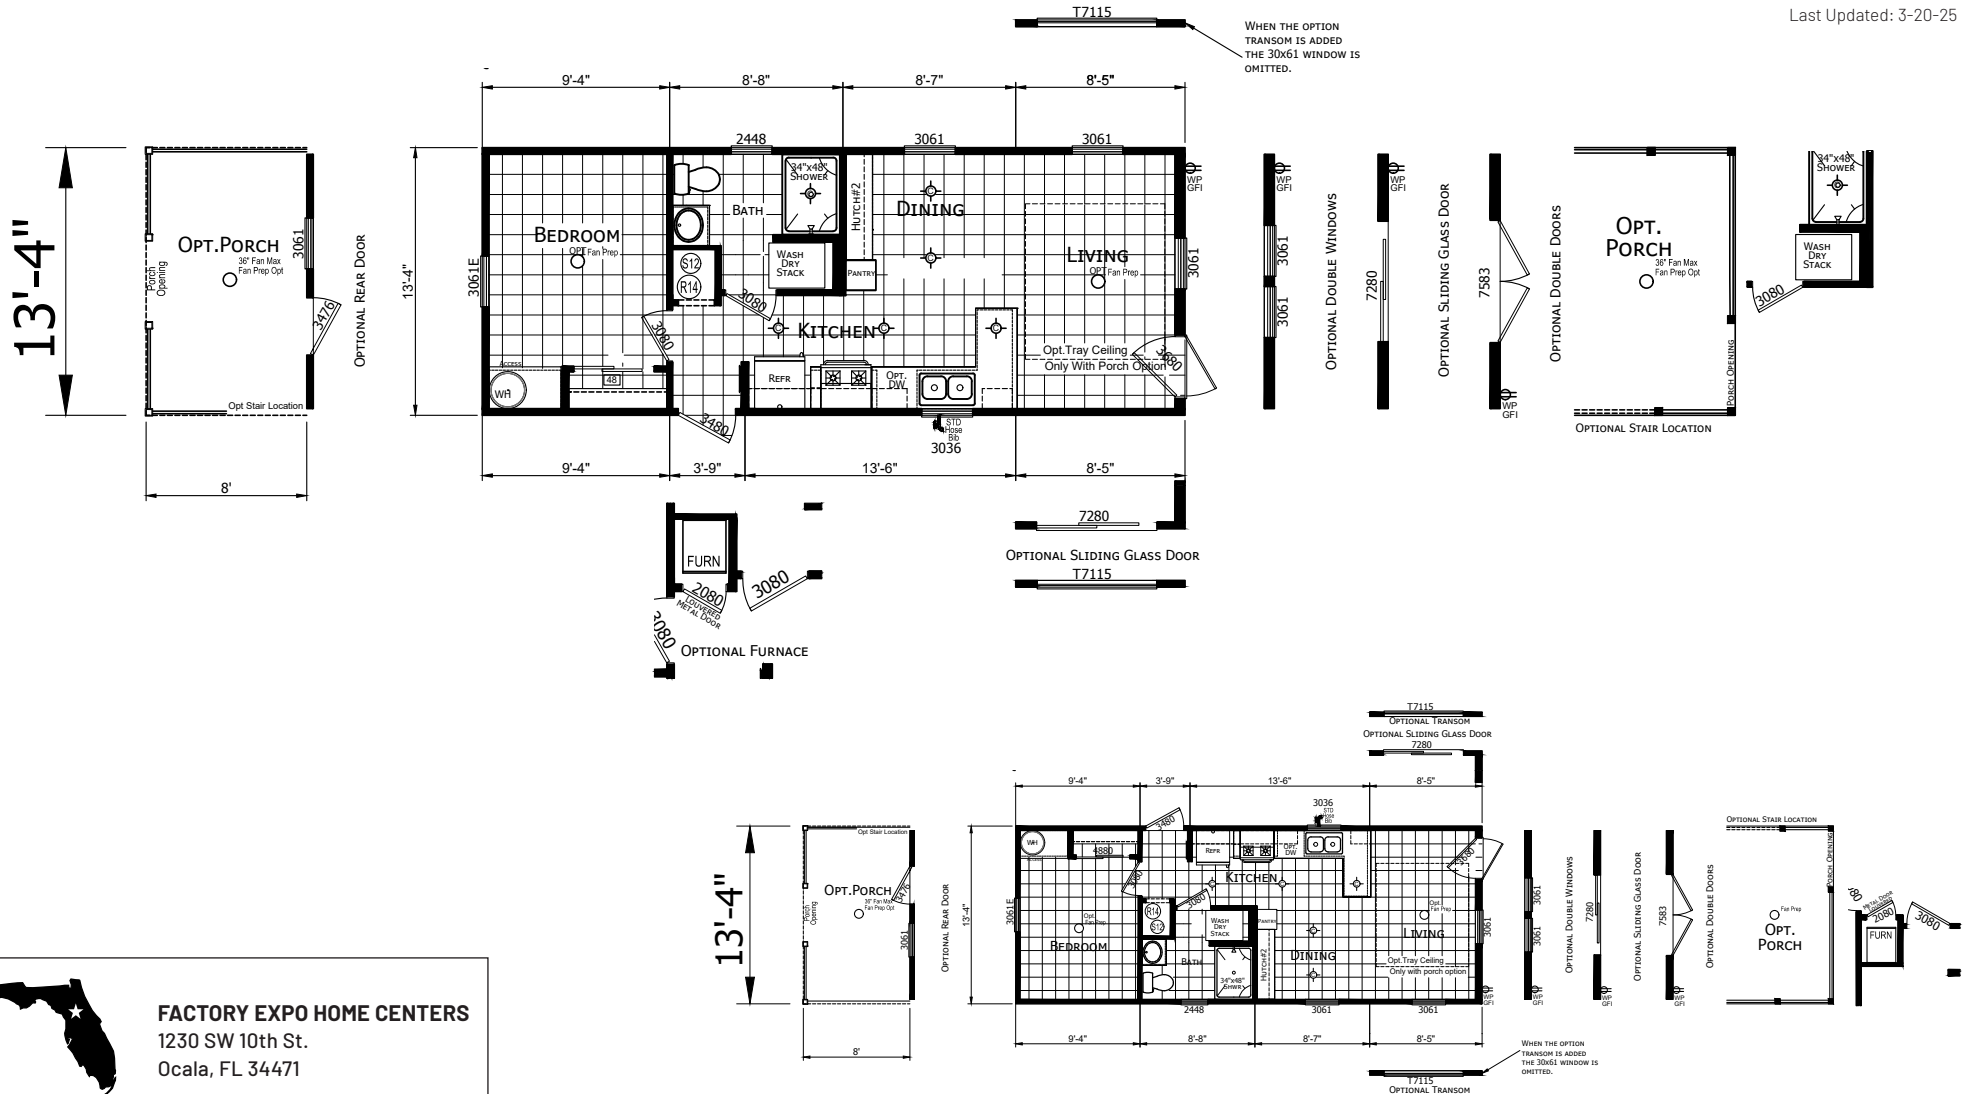

# Tranquility

Redman Trinity Series

467 SQ. FT. (Approximate) 1 Bedroom, 1 Bath

**Factory Expo**  
"Factory Direct Pricing" HOME CENTERS

Last Updated: 3-20-25

**FACTORY EXPO HOME CENTERS**  
1230 SW 10th St.  
Ocala, FL 34471