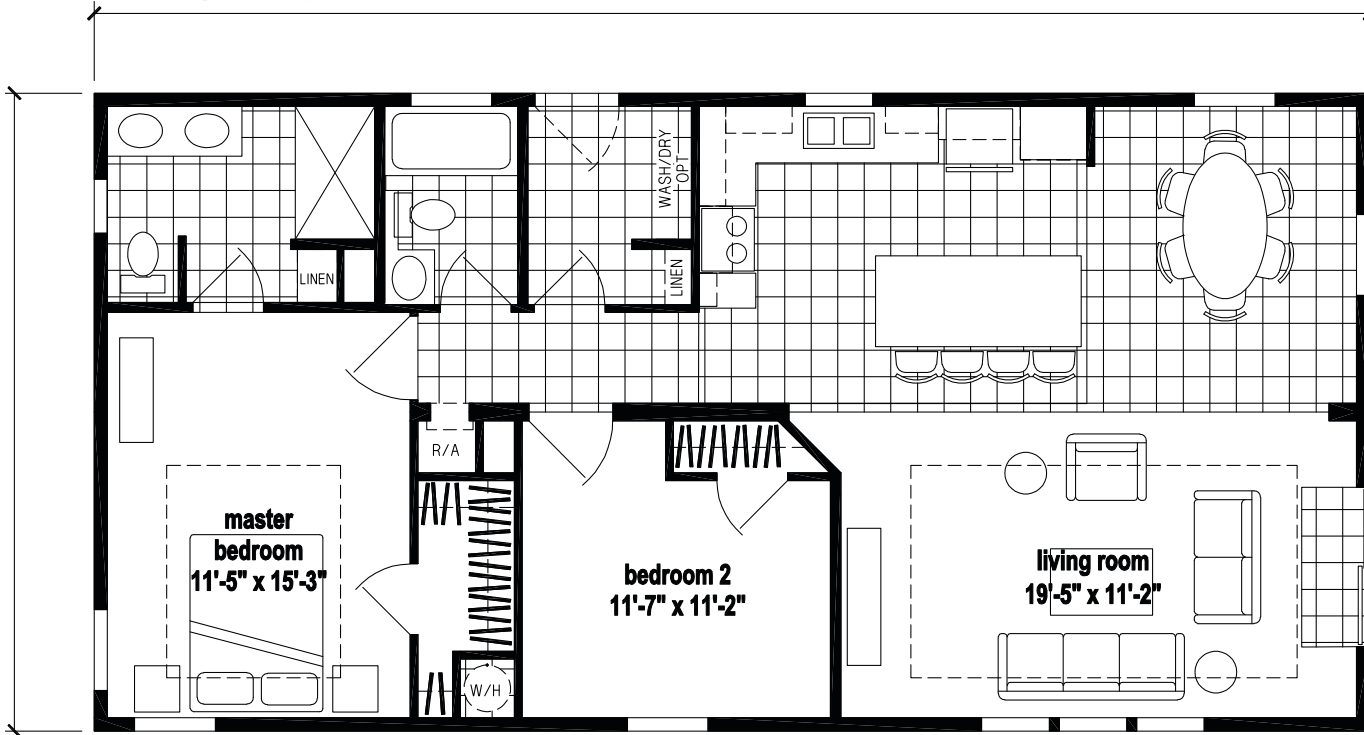

Townton

Silver Springs Limited Series

1,152 SQ. FT. (Approximate) 2 Bedrooms, 2 Baths

Last Updated: 10-21-22

48'-0"

OPTION
S.G.D.

FACTORY EXPO HOME CENTERS
1230 SW 10th St.
Ocala, FL 34471

FloridaFactoryDirect.com | 1-800-748-2654