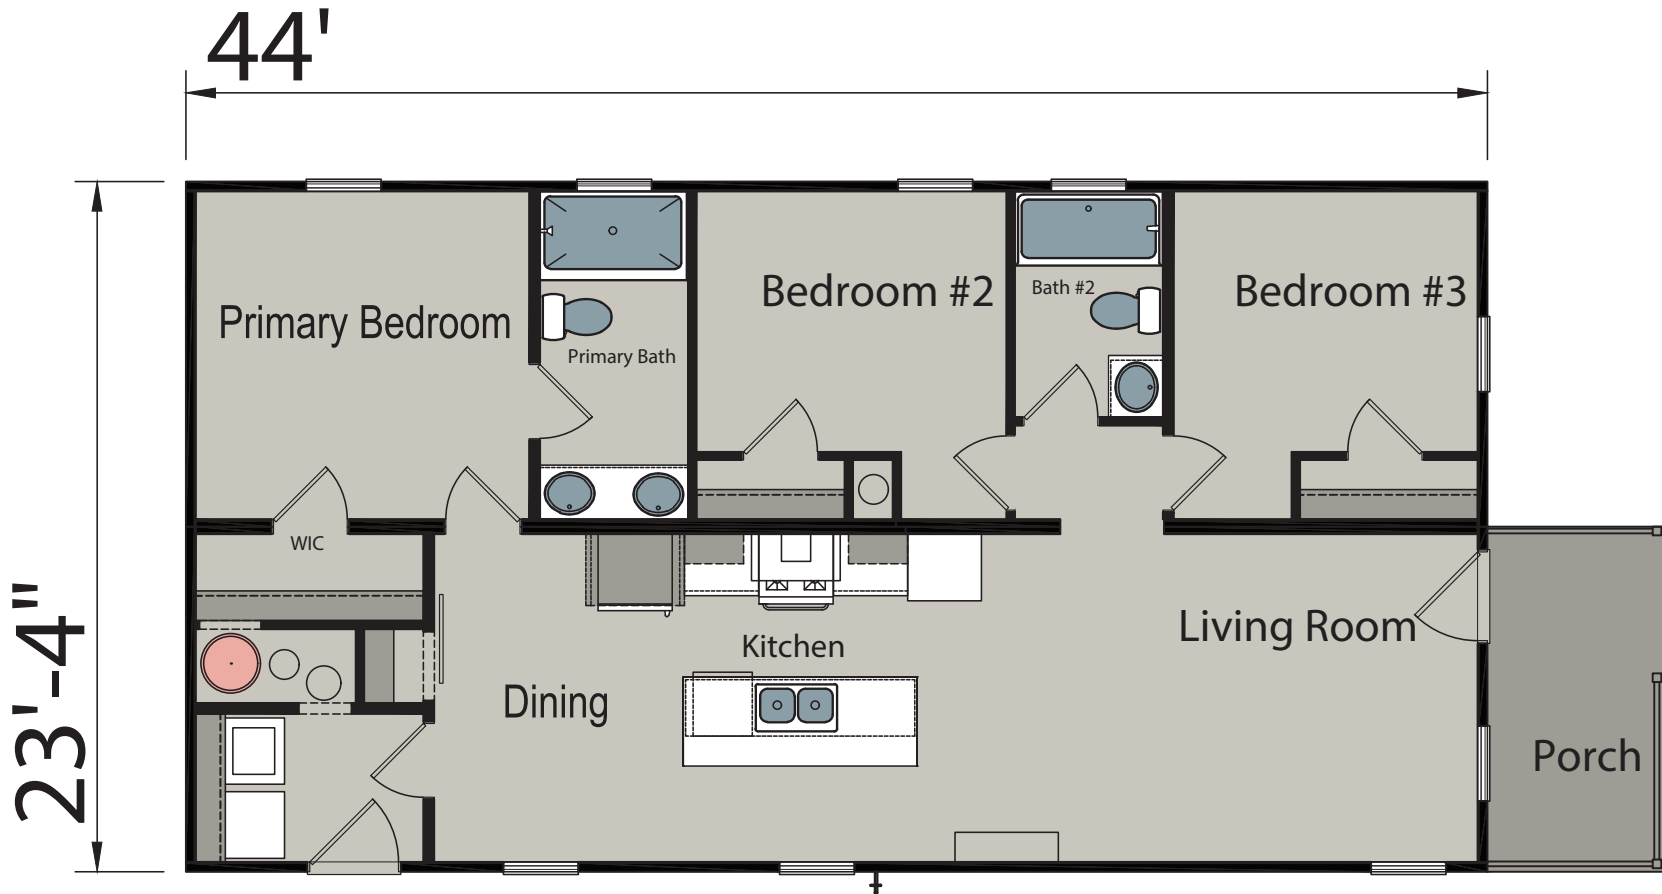

Tisbury

Champion Series

1027 SQ. FT. (Approximate) 3 Bedrooms, 2 Baths

Last Updated: 2-24-25

FACTORY EXPO HOME CENTERS

1230 SW 10th St.
Ocala, FL 34471

FloridaFactoryDirect.com | 1-800-748-2654

IMPORTANT: Alta Cima Corp reserves the right to modify, cancel or substitute products or features of this event at any time without prior notice or obligation. Pictures and other promotional materials are representative and may depict or contain floor plans, square footages, elevations, options, upgrades, extra design features, decorations, floor coverings, specialty light fixtures, custom paint and wall coverings, window treatments, landscaping, sound and alarm systems, furnishings, appliances, and other designer/decorator features and amenities that are not included as part of the home and/or may not be available at all locations. Home, pricing and community information is subject to change, and homes to prior sale, at any time without notice or obligation. ©2020 Alta Cima Corp. All rights reserved.