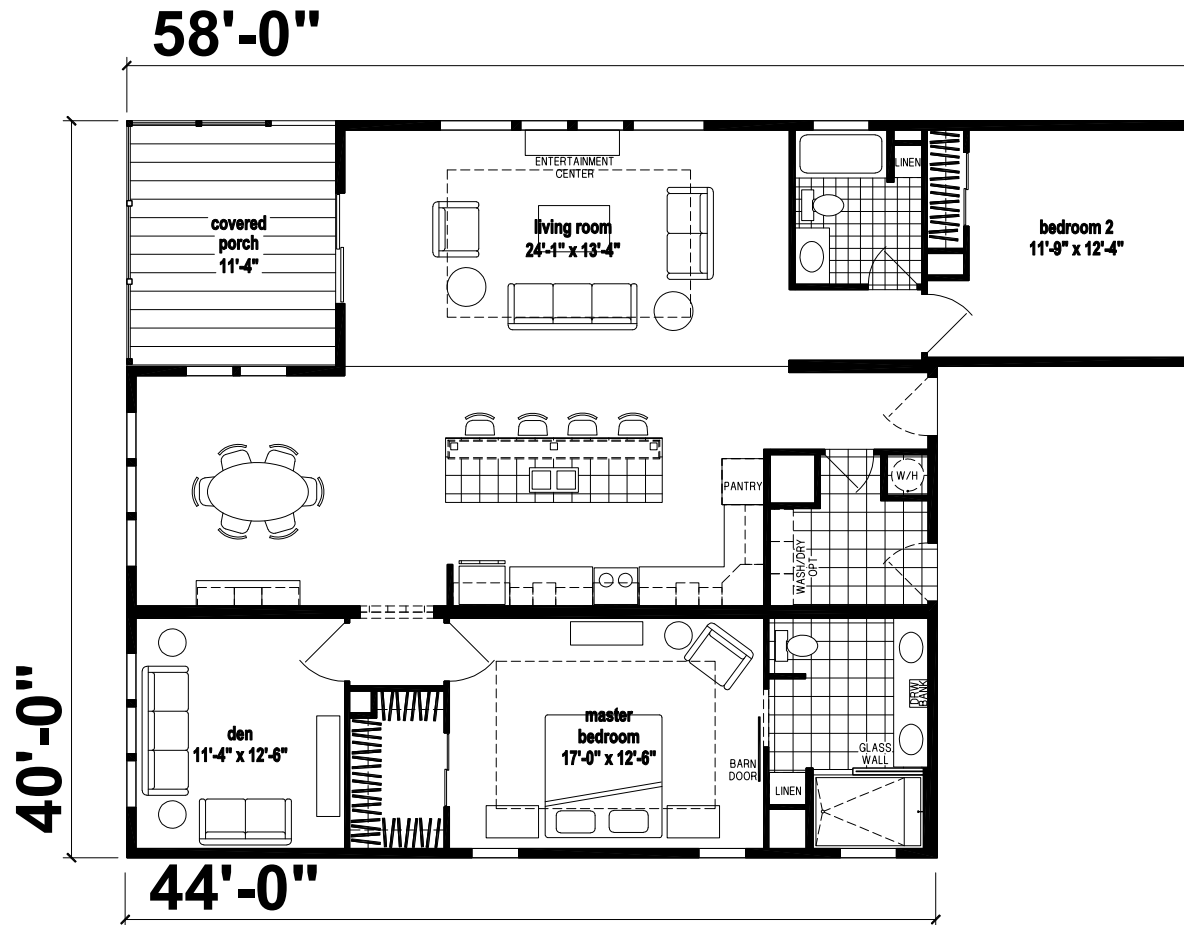

# Thalmann

Silver Springs Elite Series

1,765 SQ. FT. (Approximate) 2 Bedrooms, 2 Baths

Last Updated: 7-1-22

**FACTORY EXPO HOME CENTERS**  
1230 SW 10th St.  
Ocala, FL 34471

**FloridaFactoryDirect.com | 1-800-748-2654**