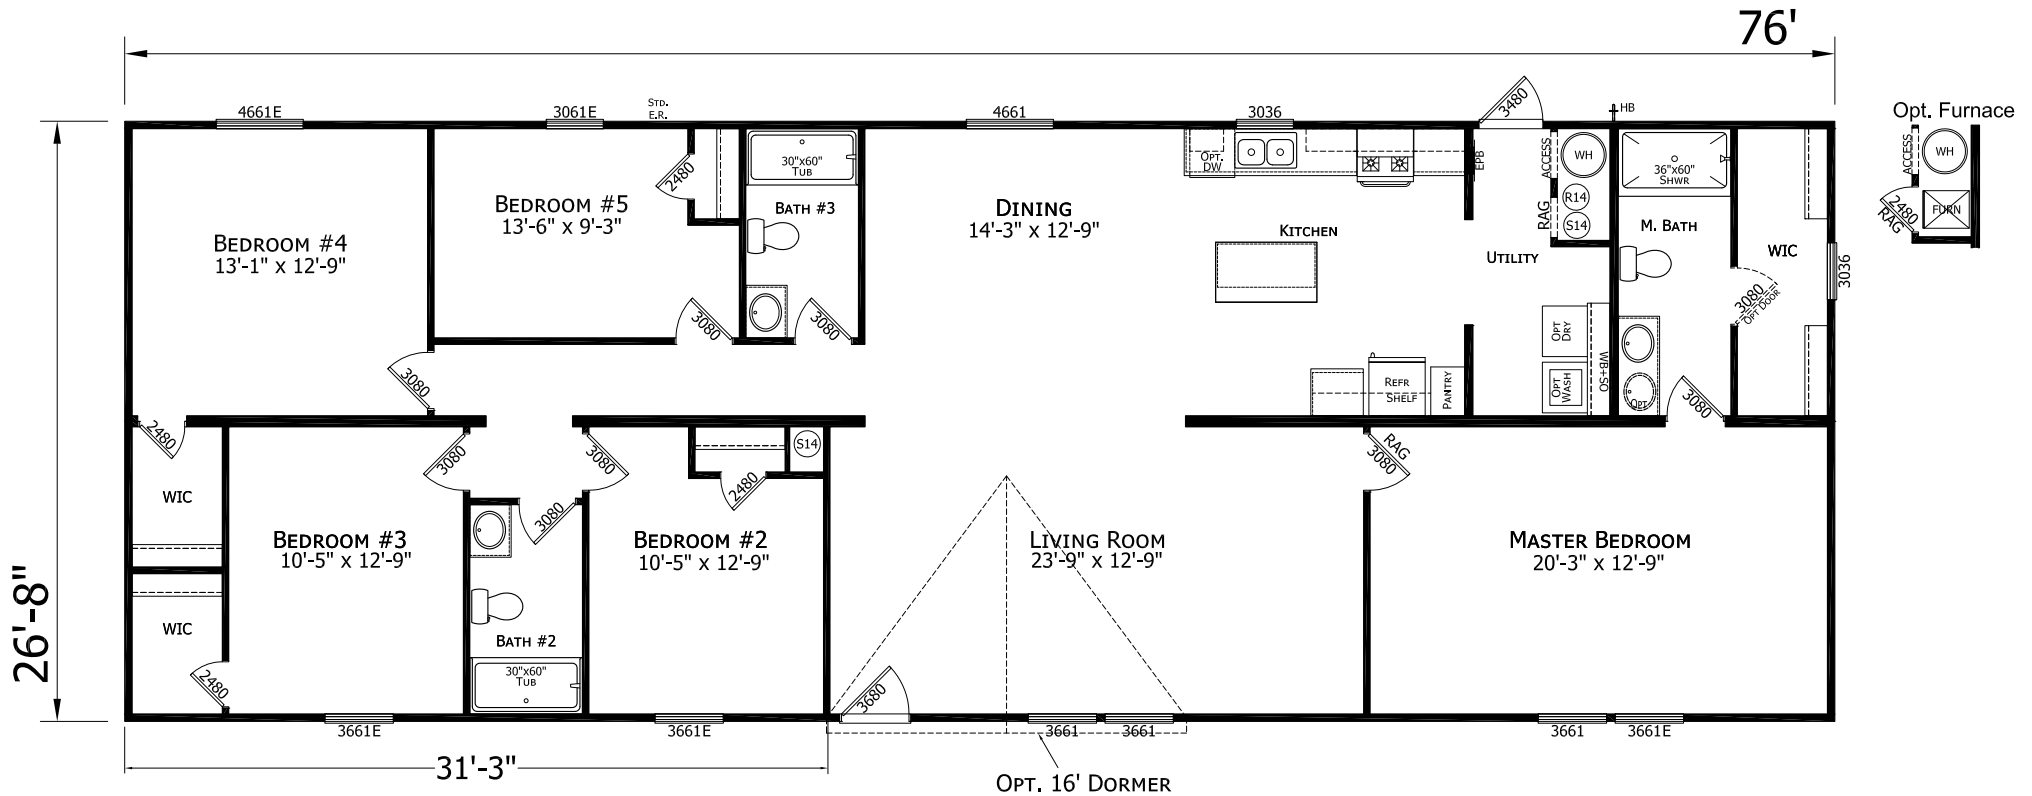

# Texoma

Lake Manor Series

2027 SQ. FT. (Approximate) 5 Bedrooms, 3 Baths

Last Updated: 2-24-25

**FACTORY EXPO HOME CENTERS**  
 1230 SW 10th St.  
 Ocala, FL 34471

**FloridaFactoryDirect.com | 1-800-748-2654**