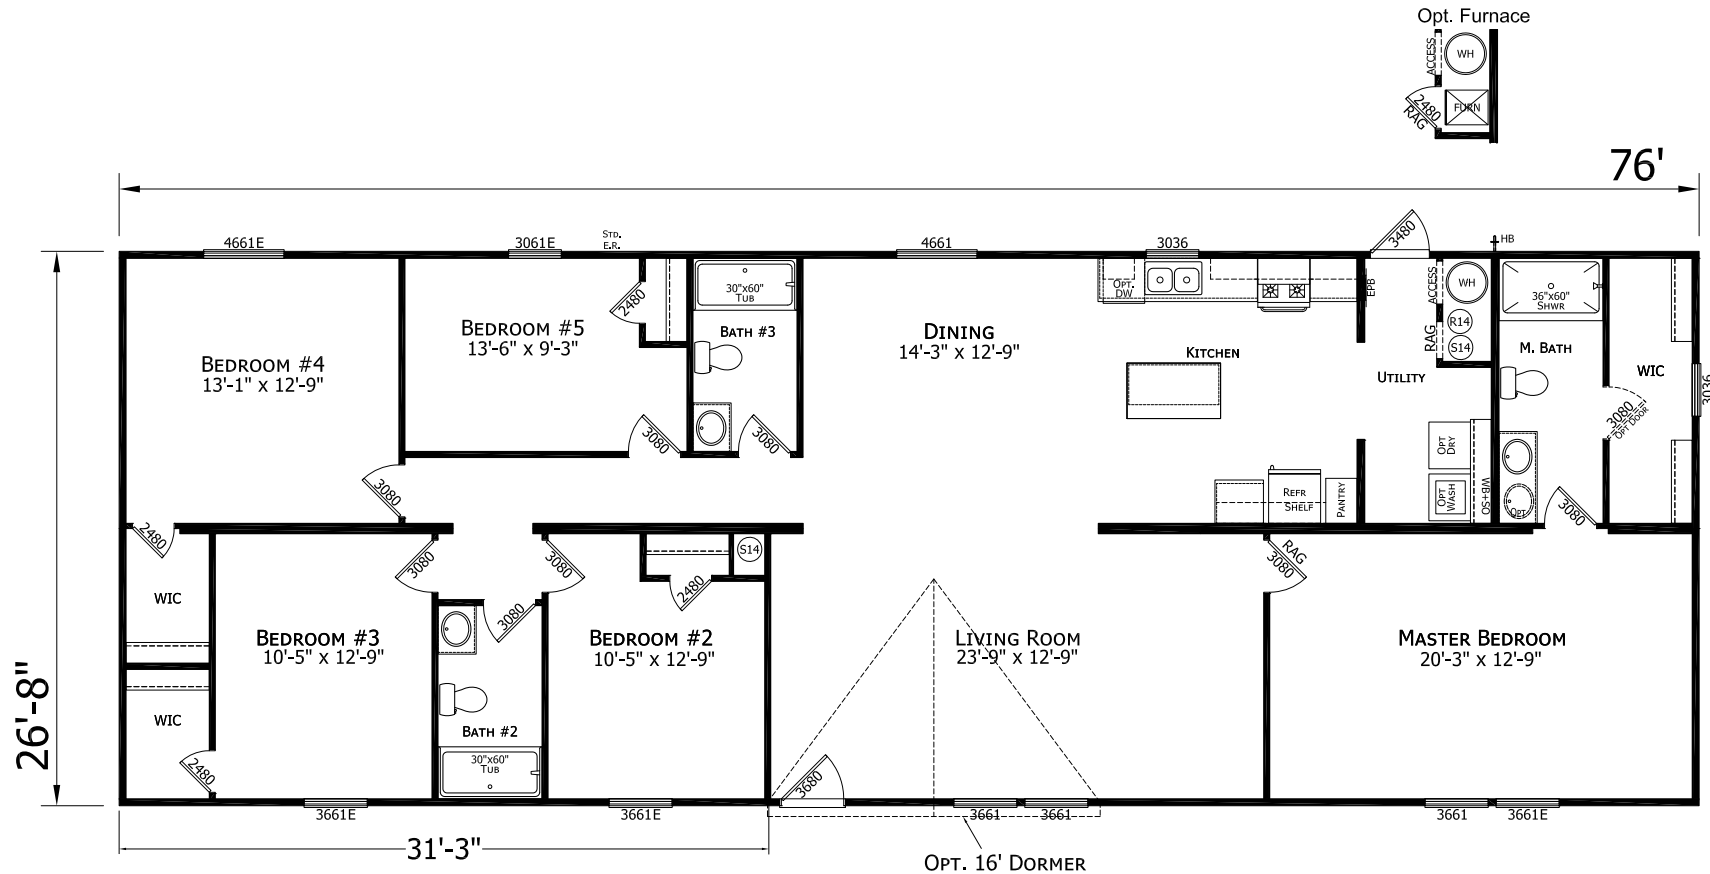

Tavernier

Prime Series

2,027 SQ. FT. (Approximate) 5 Bedroom, 3 Bath

Last Updated: 6-24-24

FACTORY EXPO HOME CENTERS
1230 SW 10th St.
Ocala, FL 34471

FloridaFactoryDirect.com | 1-800-748-2654

IMPORTANT: Alta Cima Corp reserves the right to modify, cancel or substitute products or features of this event at any time without prior notice or obligation. Pictures and other promotional materials are representative and may depict or contain floor plans, square footages, elevations, options, upgrades, extra design features, decorations, floor coverings, specialty light fixtures, custom paint and wall coverings, window treatments, landscaping, sound and alarm systems, furnishings, appliances, and other designer/decorator features and amenities that are not included as part of the home and/or may not be available at all locations. Home, pricing and community information is subject to change, and homes to prior sale, at any time without notice or obligation. ©2020 Alta Cima Corp. All rights reserved.