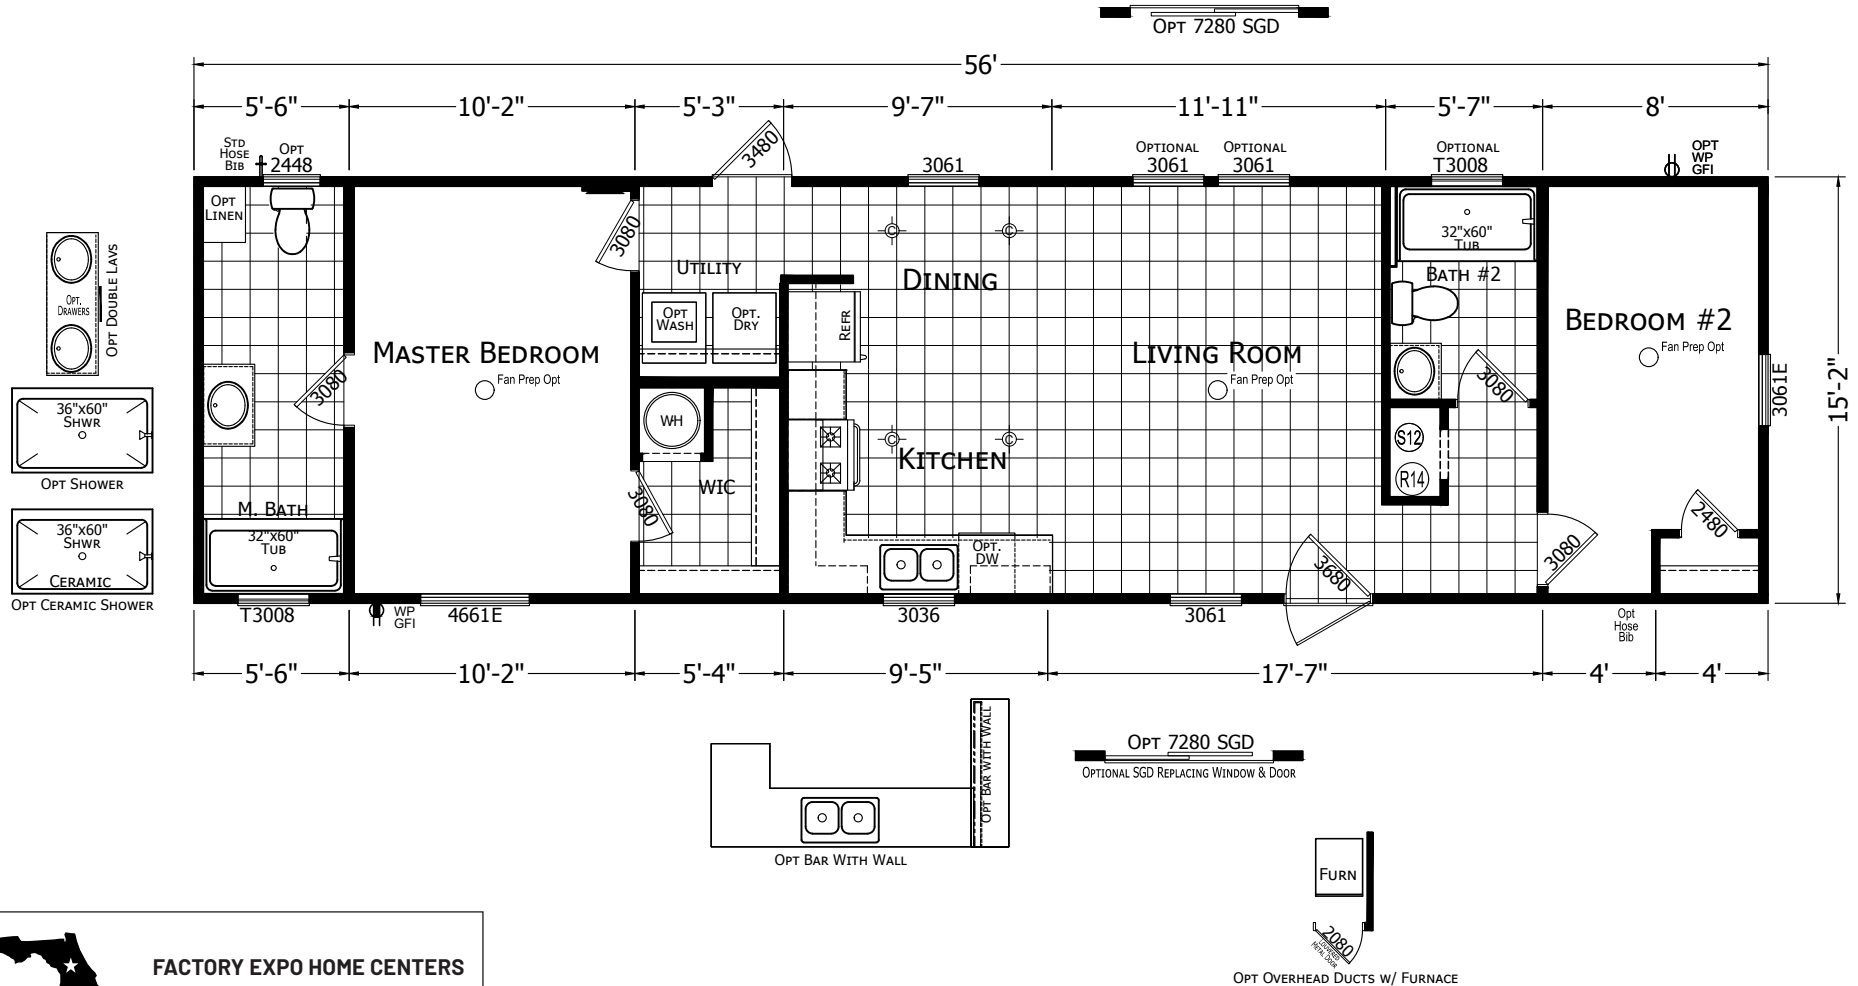

Tarheel

Redman Trinity Series

849 SQ. FT. (Approximate) 2 Bedrooms, 2 Baths

Last Updated: 4-24-25

FACTORY EXPO HOME CENTERS
1230 SW 10th St.
Ocala, FL 34471

FloridaFactoryDirect.com | 1-800-748-2654

IMPORTANT: Alta Cima Corp reserves the right to modify, cancel or substitute products or features of this event at any time without prior notice or obligation. Pictures and other promotional materials are representative and may depict or contain floor plans, square footages, elevations, options, upgrades, extra design features, decorations, floor coverings, specialty light fixtures, custom paint and wall coverings, window treatments, landscaping, sound and alarm systems, furnishings, appliances, and other designer/decorator features and amenities that are not included as part of the home and/or may not be available at all locations. Home, pricing and community information is subject to change, and homes to prior sale, at any time without notice or obligation. ©2020 Alta Cima Corp. All rights reserved.