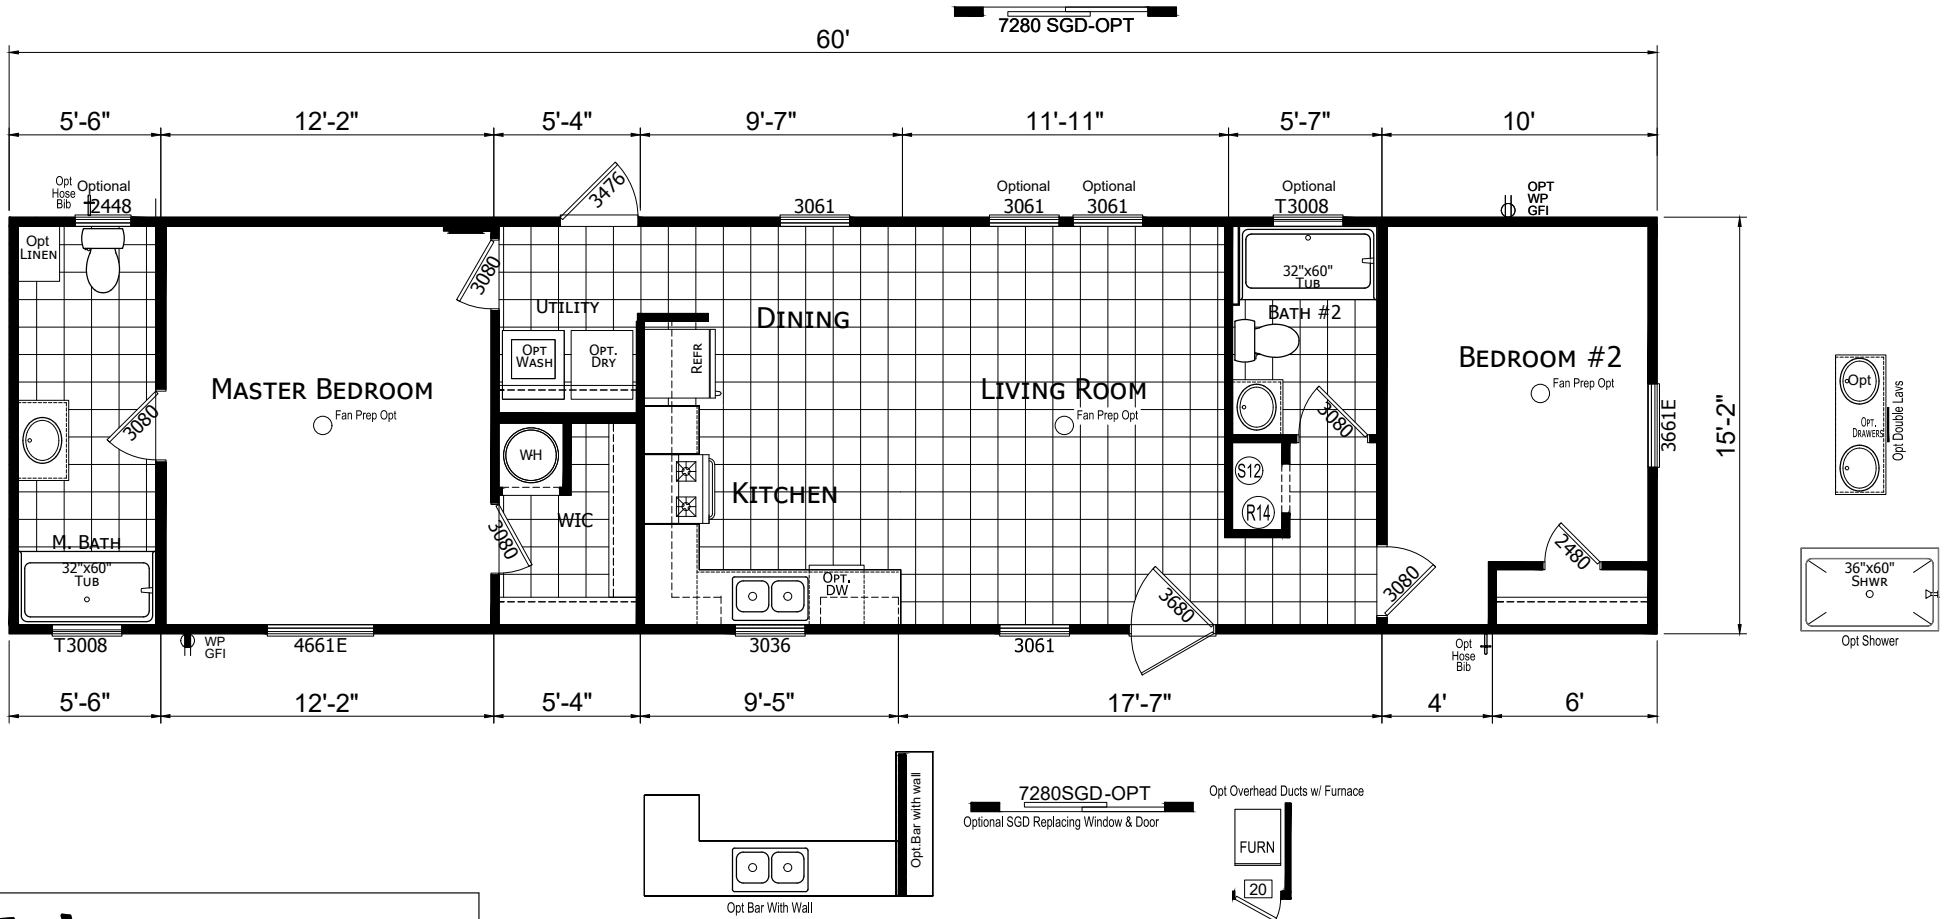

Summerhouse

Redman Trinity Series

910 SQ. FT. (Approximate) 2 Bedrooms, 2 Baths

Last Updated: 2-24-25

FACTORY EXPO HOME CENTERS
1230 SW 10th St.
Ocala, FL 34471

FloridaFactoryDirect.com | 1-800-748-2654

IMPORTANT: Alta Cima Corp reserves the right to modify, cancel or substitute products or features of this event at any time without prior notice or obligation. Pictures and other promotional materials are representative and may depict or contain floor plans, square footages, elevations, options, upgrades, extra design features, decorations, floor coverings, specialty light fixtures, custom paint and wall coverings, window treatments, landscaping, sound and alarm systems, furnishings, appliances, and other designer/decorator features and amenities that are not included as part of the home and/or may not be available at all locations. Home, pricing and community information is subject to change, and homes to prior sale, at any time without notice or obligation. ©2020 Alta Cima Corp. All rights reserved.