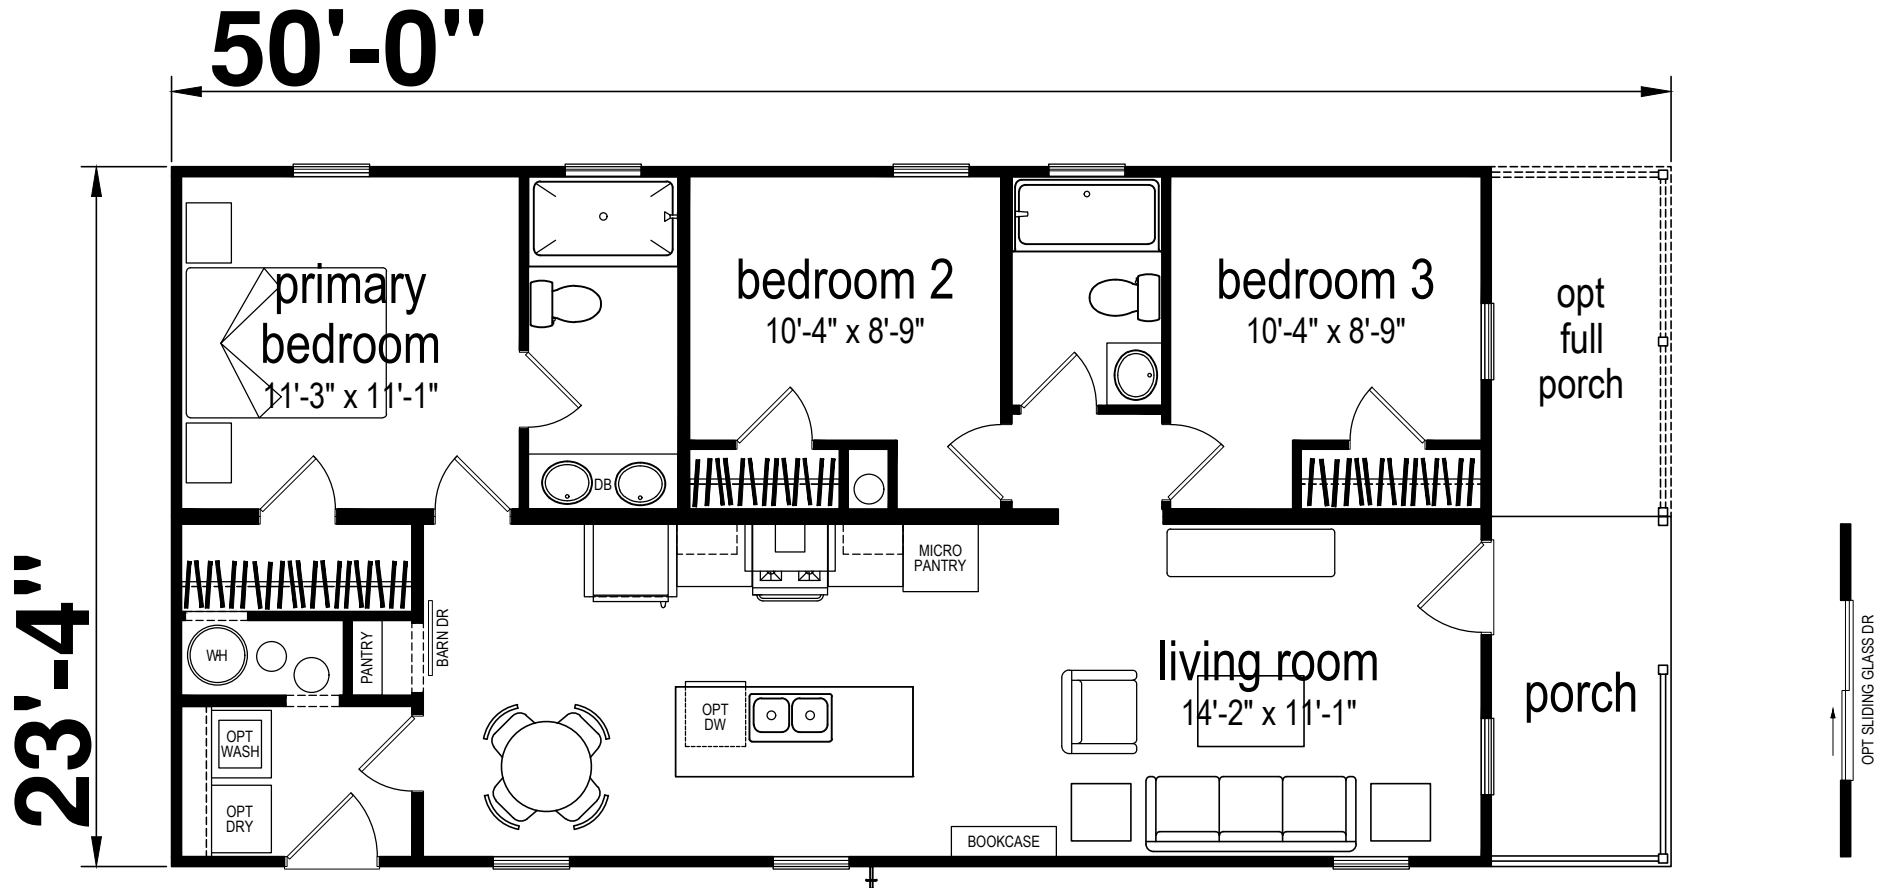

Sparr

Champion Series

1027 SQ. FT. (Approximate) 3 Bedrooms, 2 Baths

Last Updated: 3-18-25

FACTORY EXPO HOME CENTERS
1230 SW 10th St.
Ocala, FL 34471

FloridaFactoryDirect.com | 1-800-748-2654

IMPORTANT: Alta Cima Corp reserves the right to modify, cancel or substitute products or features of this event at any time without prior notice or obligation. Pictures and other promotional materials are representative and may depict or contain floor plans, square footages, elevations, options, upgrades, extra design features, decorations, floor coverings, specialty light fixtures, custom paint and wall coverings, window treatments, landscaping, sound and alarm systems, furnishings, appliances, and other designer/decorator features and amenities that are not included as part of the home and/or may not be available at all locations. Home, pricing and community information is subject to change, and homes to prior sale, at any time without notice or obligation. ©2020 Alta Cima Corp. All rights reserved.