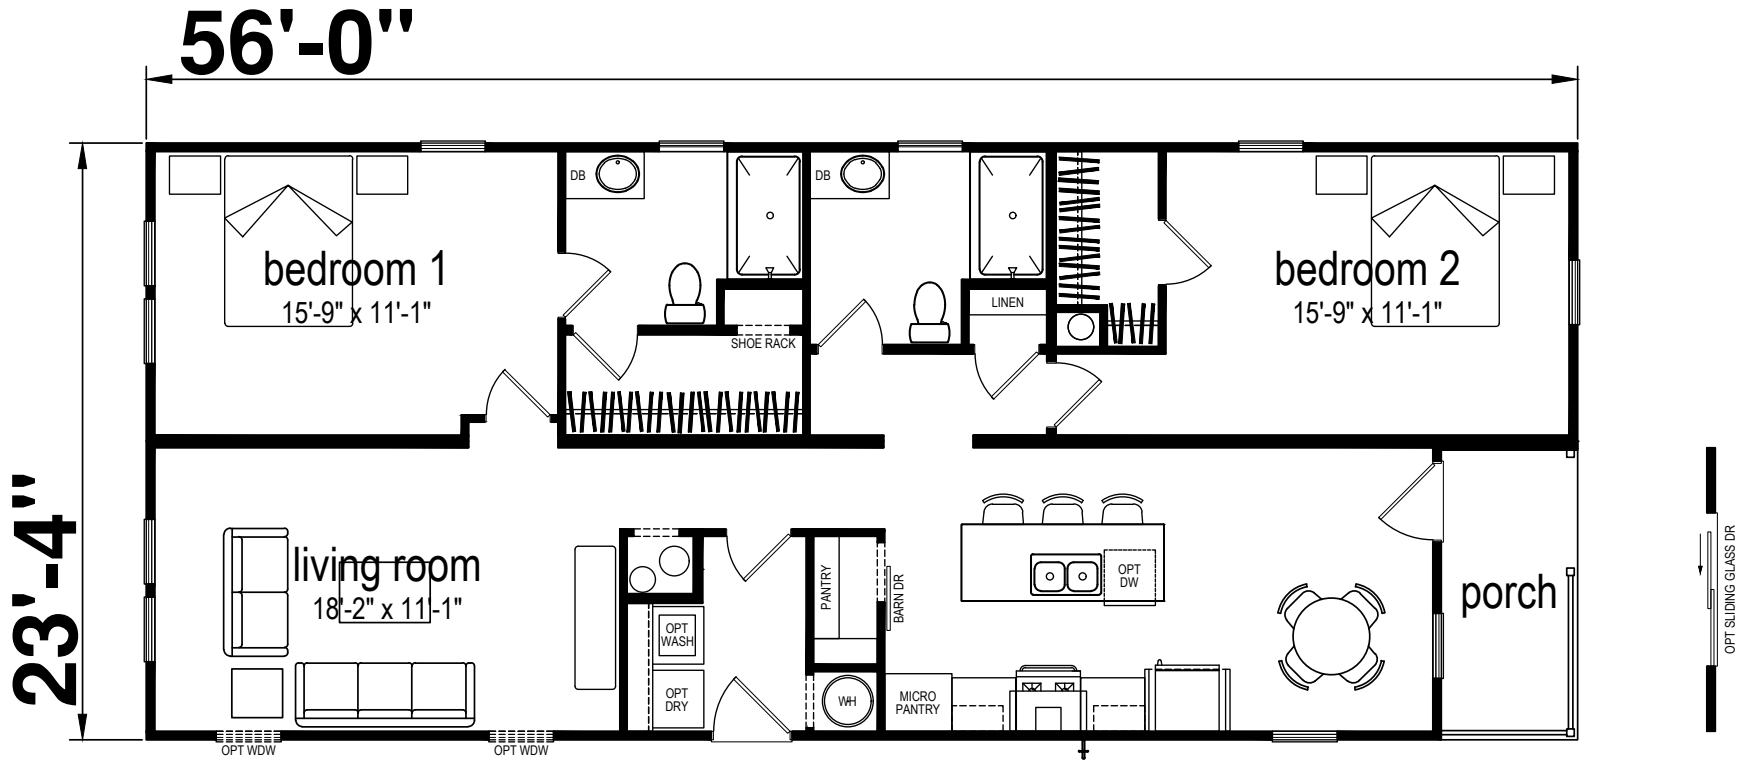

Somerton

Key Largo Series

1,246 SQ. FT. (Approximate) 2 Bedrooms, 2 Baths

Last Updated: 8-27-25

FACTORY EXPO HOME CENTERS

1230 SW 10th St.
Ocala, FL 34471

FloridaFactoryDirect.com | 1-800-748-2654

IMPORTANT: Alta Cima Corp reserves the right to modify, cancel or substitute products or features of this event at any time without prior notice or obligation. Pictures and other promotional materials are representative and may depict or contain floor plans, square footages, elevations, options, upgrades, extra design features, decorations, floor coverings, specialty light fixtures, custom paint and wall coverings, window treatments, landscaping, sound and alarm systems, furnishings, appliances, and other designer/decorator features and amenities that are not included as part of the home and/or may not be available at all locations. Home, pricing and community information is subject to change, and homes to prior sale, at any time without notice or obligation. ©2020 Alta Cima Corp. All rights reserved.