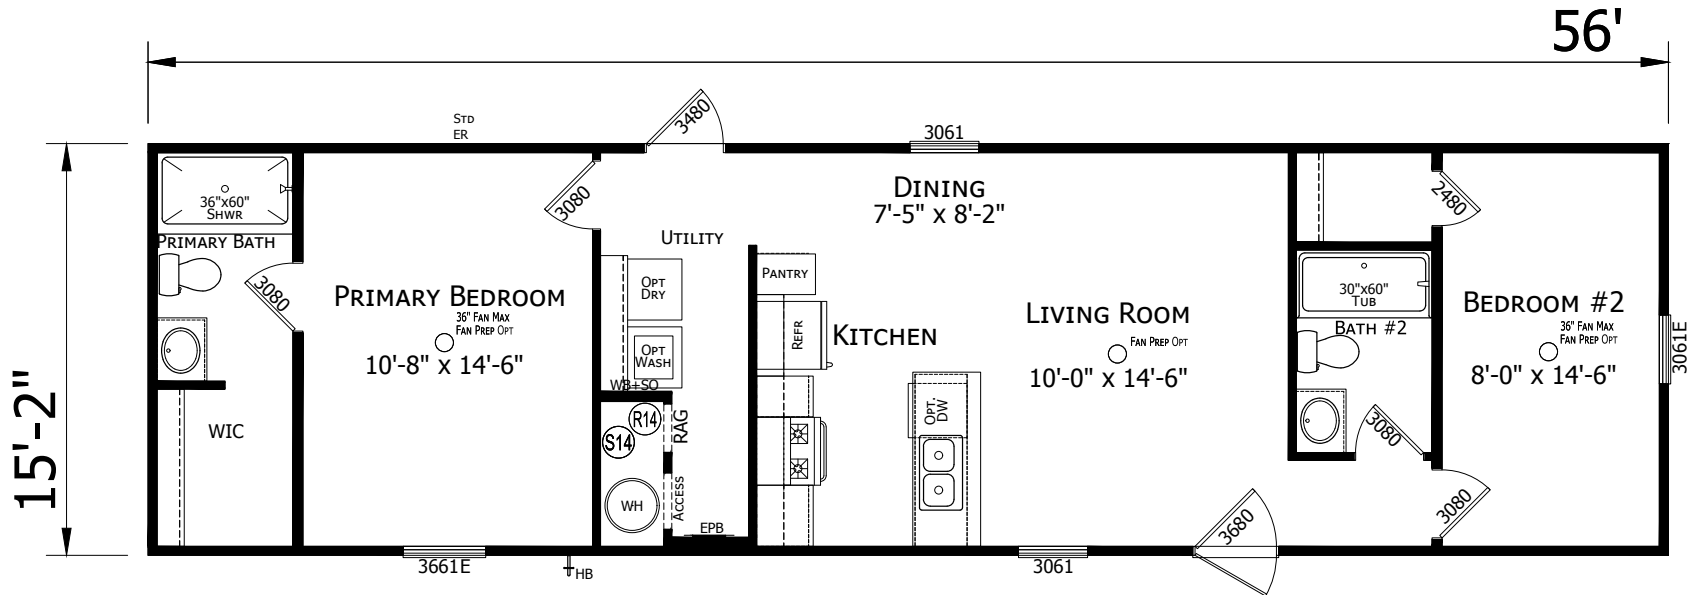

# Simonton

Prime Series

849 SQ. FT. (Approximate) 2 Bedroom, 2 Bath

Last Updated: 6-24-24

**FACTORY EXPO HOME CENTERS**  
1230 SW 10th St.  
Ocala, FL 34471

**FloridaFactoryDirect.com | 1-800-748-2654**

**IMPORTANT:** Alta Cima Corp reserves the right to modify, cancel or substitute products or features of this event at any time without prior notice or obligation. Pictures and other promotional materials are representative and may depict or contain floor plans, square footages, elevations, options, upgrades, extra design features, decorations, floor coverings, specialty light fixtures, custom paint and wall coverings, window treatments, landscaping, sound and alarm systems, furnishings, appliances, and other designer/decorator features and amenities that are not included as part of the home and/or may not be available at all locations. Home, pricing and community information is subject to change, and homes to prior sale, at any time without notice or obligation. ©2020 Alta Cima Corp. All rights reserved.