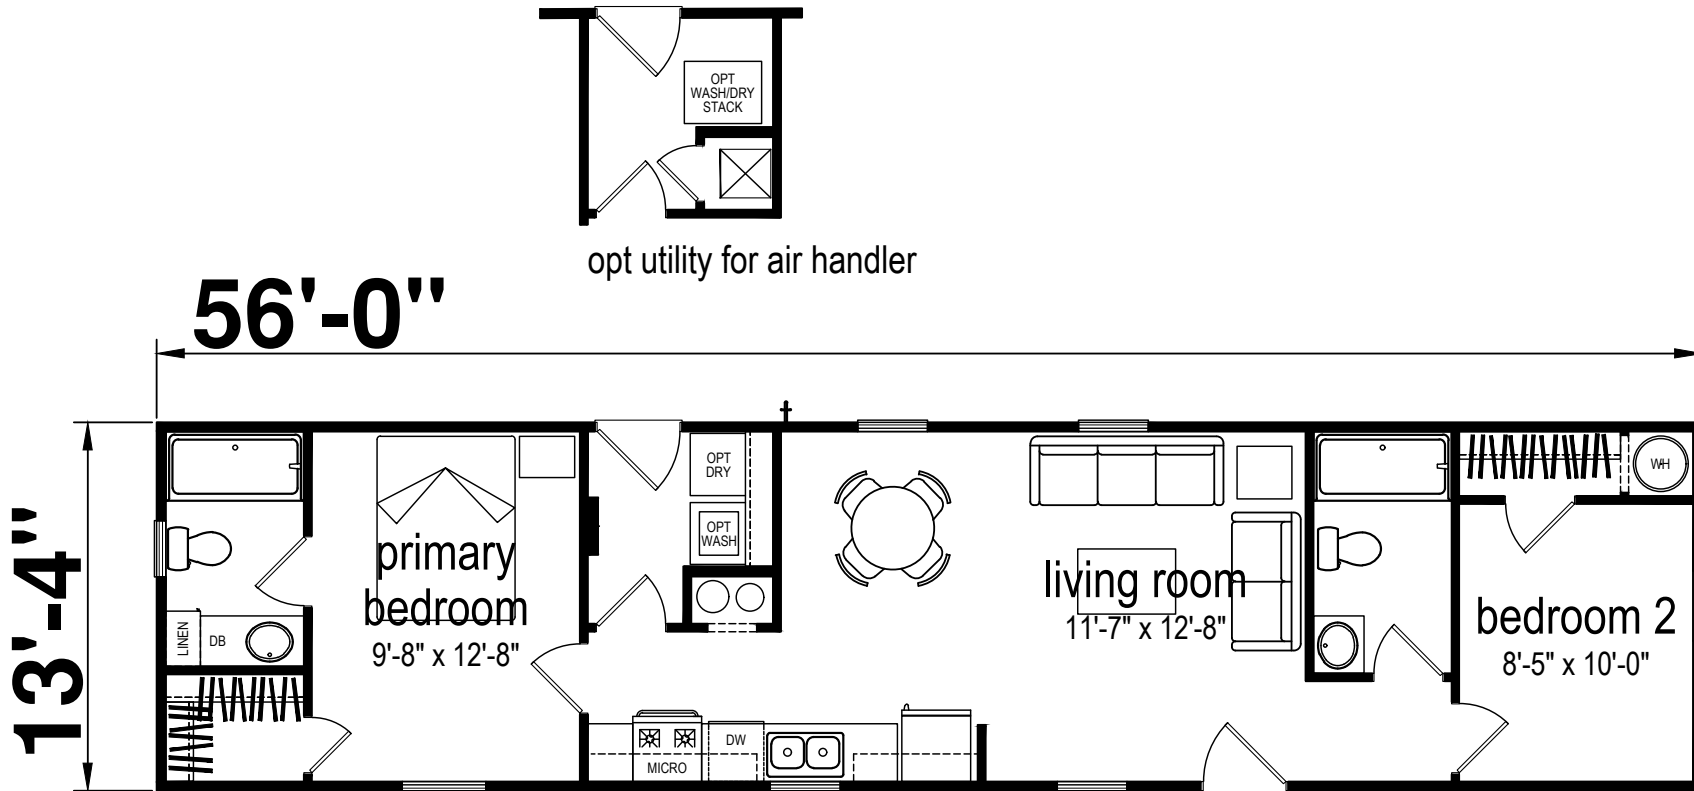

Shumard

Lakeside Series

747 SQ. FT. (Approximate) 2 Bedrooms, 2 Baths

Last Updated: 3-17-25

FACTORY EXPO HOME CENTERS
1230 SW 10th St.
Ocala, FL 34471

FloridaFactoryDirect.com | 1-800-748-2654

IMPORTANT: Alta Cima Corp reserves the right to modify, cancel or substitute products or features of this event at any time without prior notice or obligation. Pictures and other promotional materials are representative and may depict or contain floor plans, square footages, elevations, options, upgrades, extra design features, decorations, floor coverings, specialty light fixtures, custom paint and wall coverings, window treatments, landscaping, sound and alarm systems, furnishings, appliances, and other designer/decorator features and amenities that are not included as part of the home and/or may not be available at all locations. Home, pricing and community information is subject to change, and homes to prior sale, at any time without notice or obligation. ©2020 Alta Cima Corp. All rights reserved.