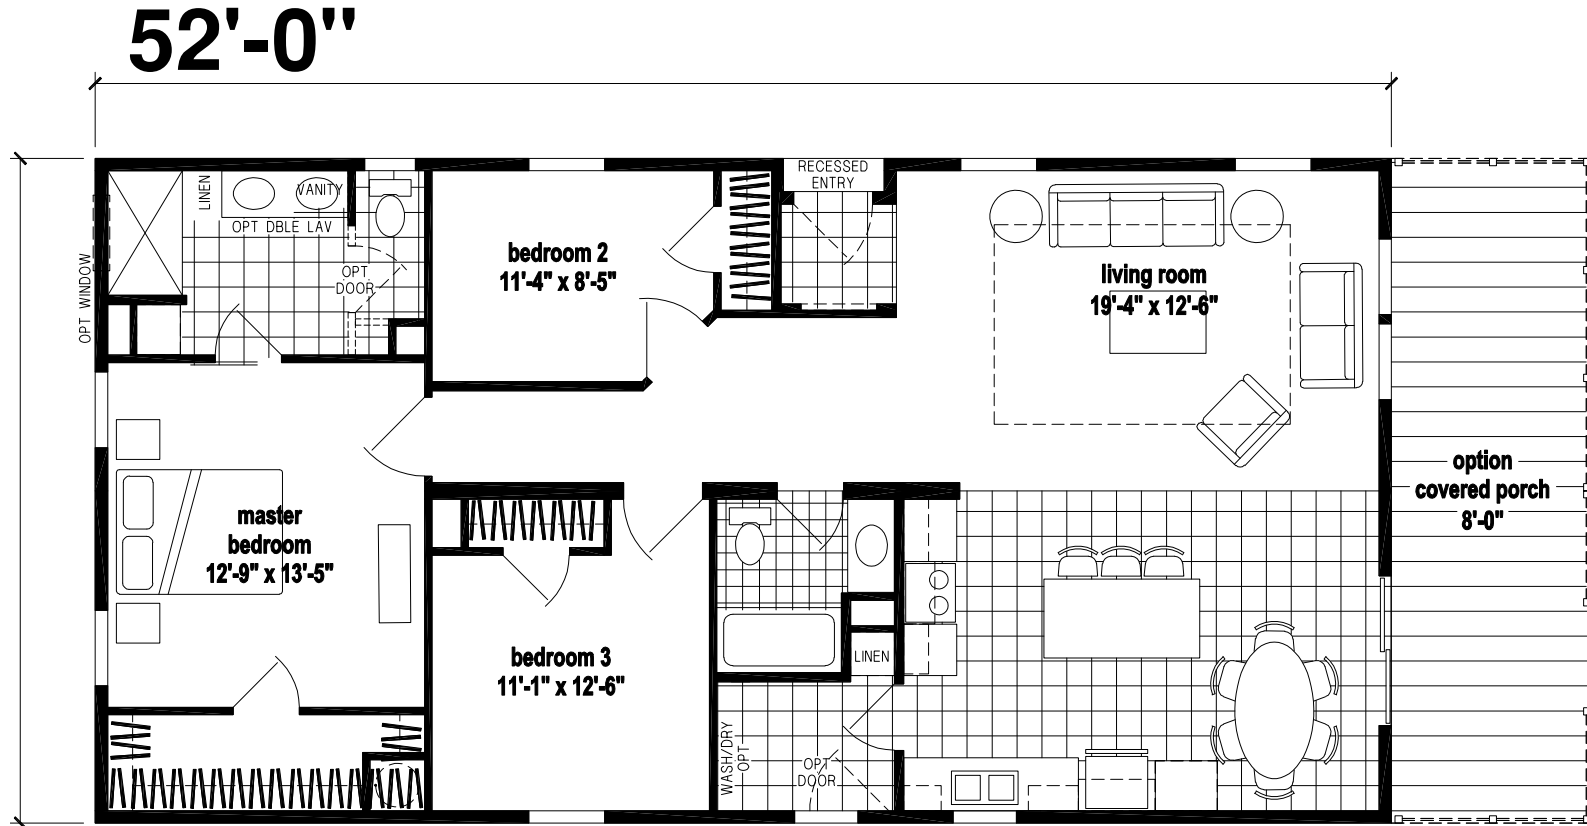

# Shiloh

Silver Springs Limited Series

1,380 SQ. FT. (Approximate) 3 Bedrooms, 2 Baths

Last Updated: 3-20-22

**FACTORY EXPO HOME CENTERS**  
1230 SW 10th St.  
Ocala, FL 34471

**FloridaFactoryDirect.com | 1-800-748-2654**