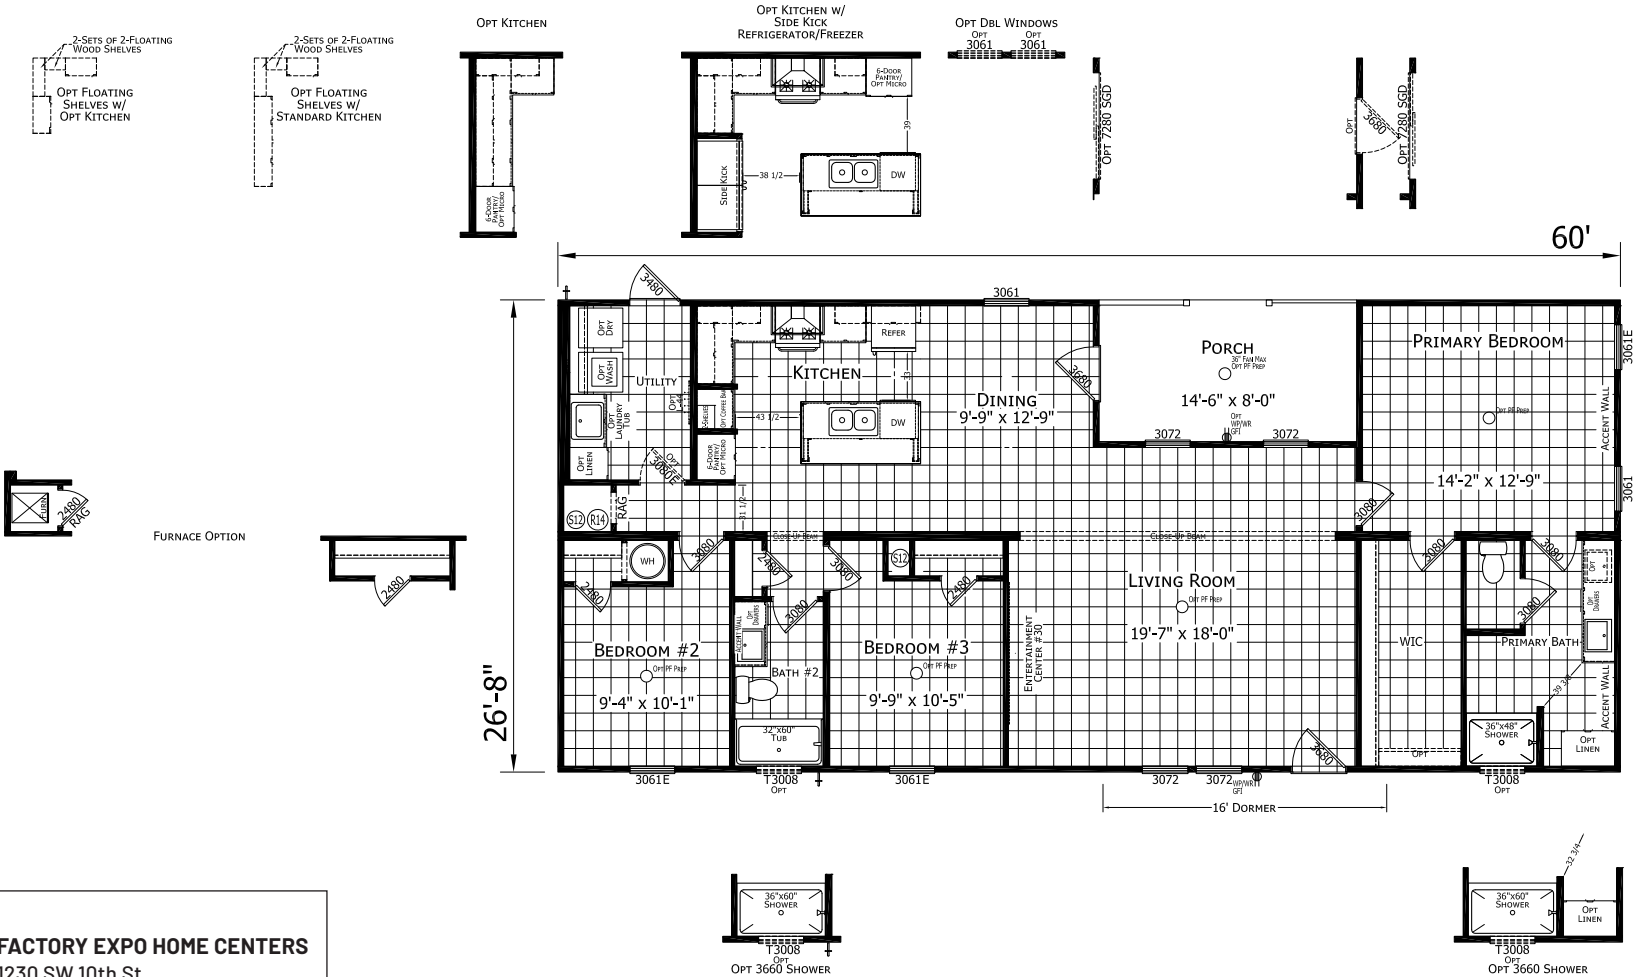

Sebring

Embrace Ultra Series

1,600 SQ. FT. (Approximate) 3 Bedroom, 2 Bath

Last Updated: 4-1-26

FACTORY EXPO HOME CENTERS
1230 SW 10th St.
Ocala, FL 34471

FloridaFactoryDirect.com | 1-800-748-2654

IMPORTANT: Alta Cima Corp reserves the right to modify, cancel or substitute products or features of this event at any time without prior notice or obligation. Pictures and other promotional materials are representative and may depict or contain floor plans, square footages, elevations, options, upgrades, extra design features, decorations, floor coverings, specialty light fixtures, custom paint and wall coverings, window treatments, landscaping, sound and alarm systems, furnishings, appliances, and other designer/decorator features and amenities that are not included as part of the home and/or may not be available at all locations. Home, pricing and community information is subject to change, and homes to prior sale, at any time without notice or obligation. ©2020 Alta Cima Corp. All rights reserved.