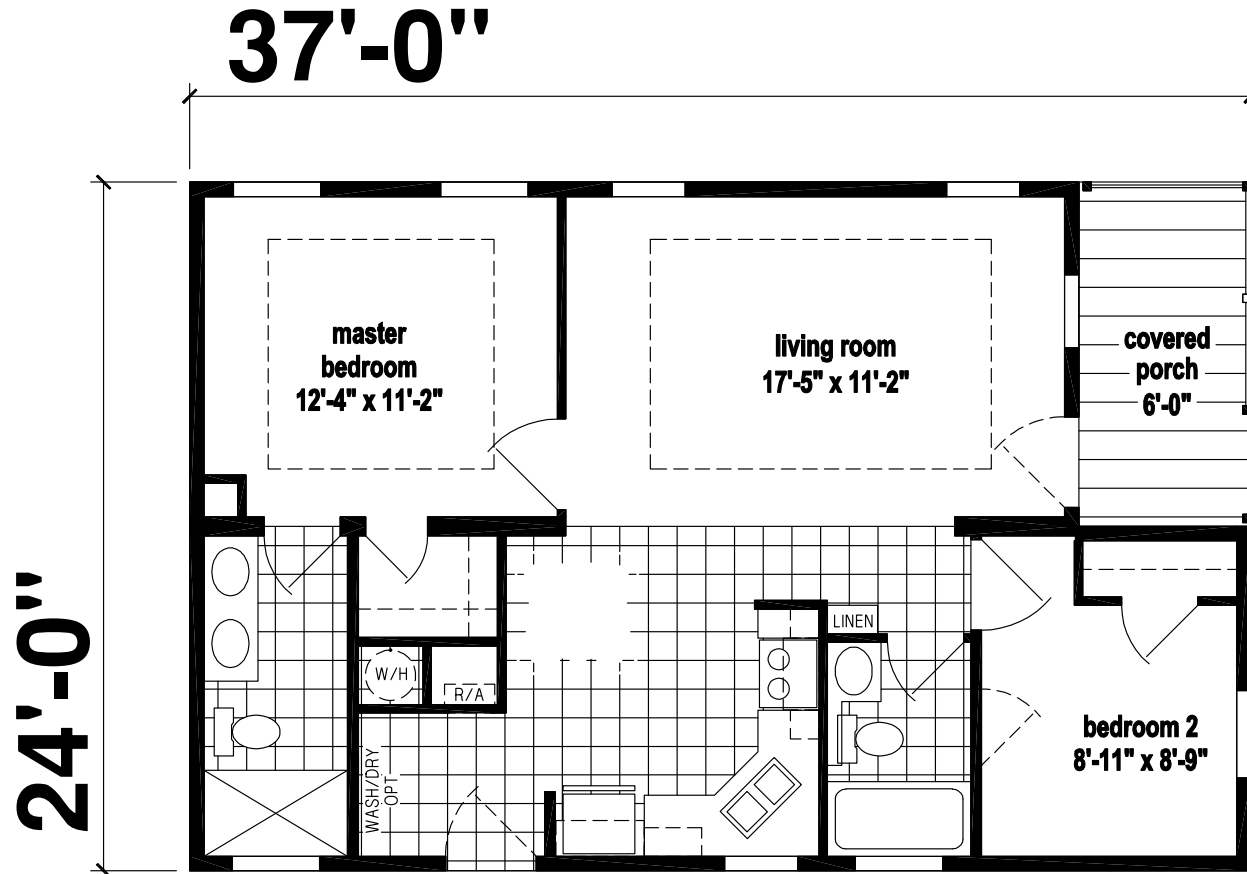

Seaside

Silver Springs Limited Series

816 SQ. FT. (Approximate) 2 Bedroom, 2 Bath

Last Updated: 12-10-21

FACTORY EXPO HOME CENTERS
1230 SW 10th St.
Ocala, FL 34471

FloridaFactoryDirect.com | 1-800-748-2654