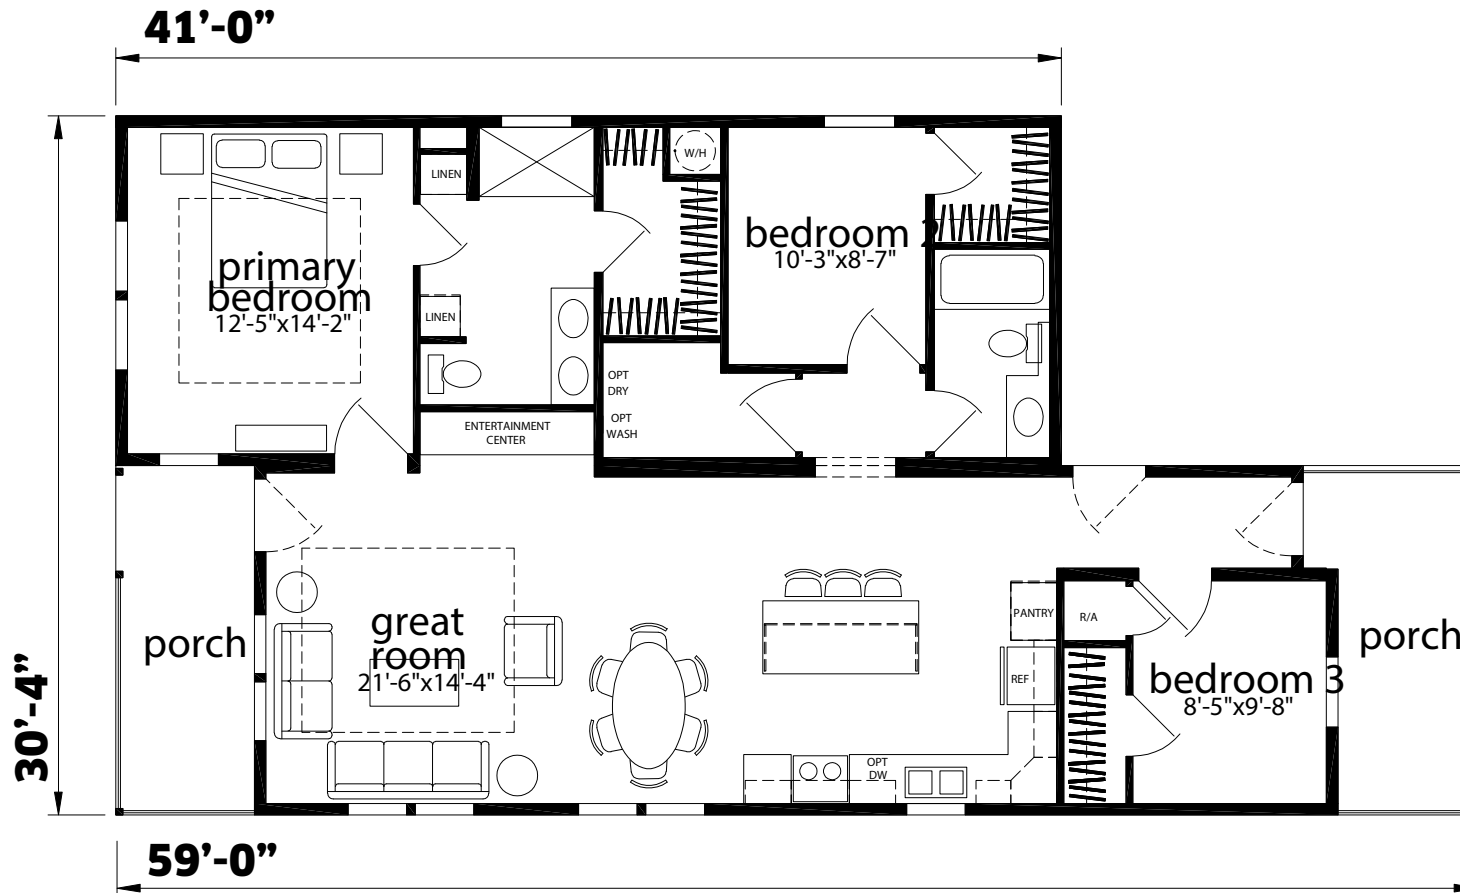

# Sandler

Silver Springs Limited Series

1,316 SQ. FT. (Approximate) 3 Bedrooms, 2 Baths

Last Updated: 1-9-24

**FACTORY EXPO HOME CENTERS**  
 1230 SW 10th St.  
 Ocala, FL 34471

**FloridaFactoryDirect.com | 1-800-748-2654**