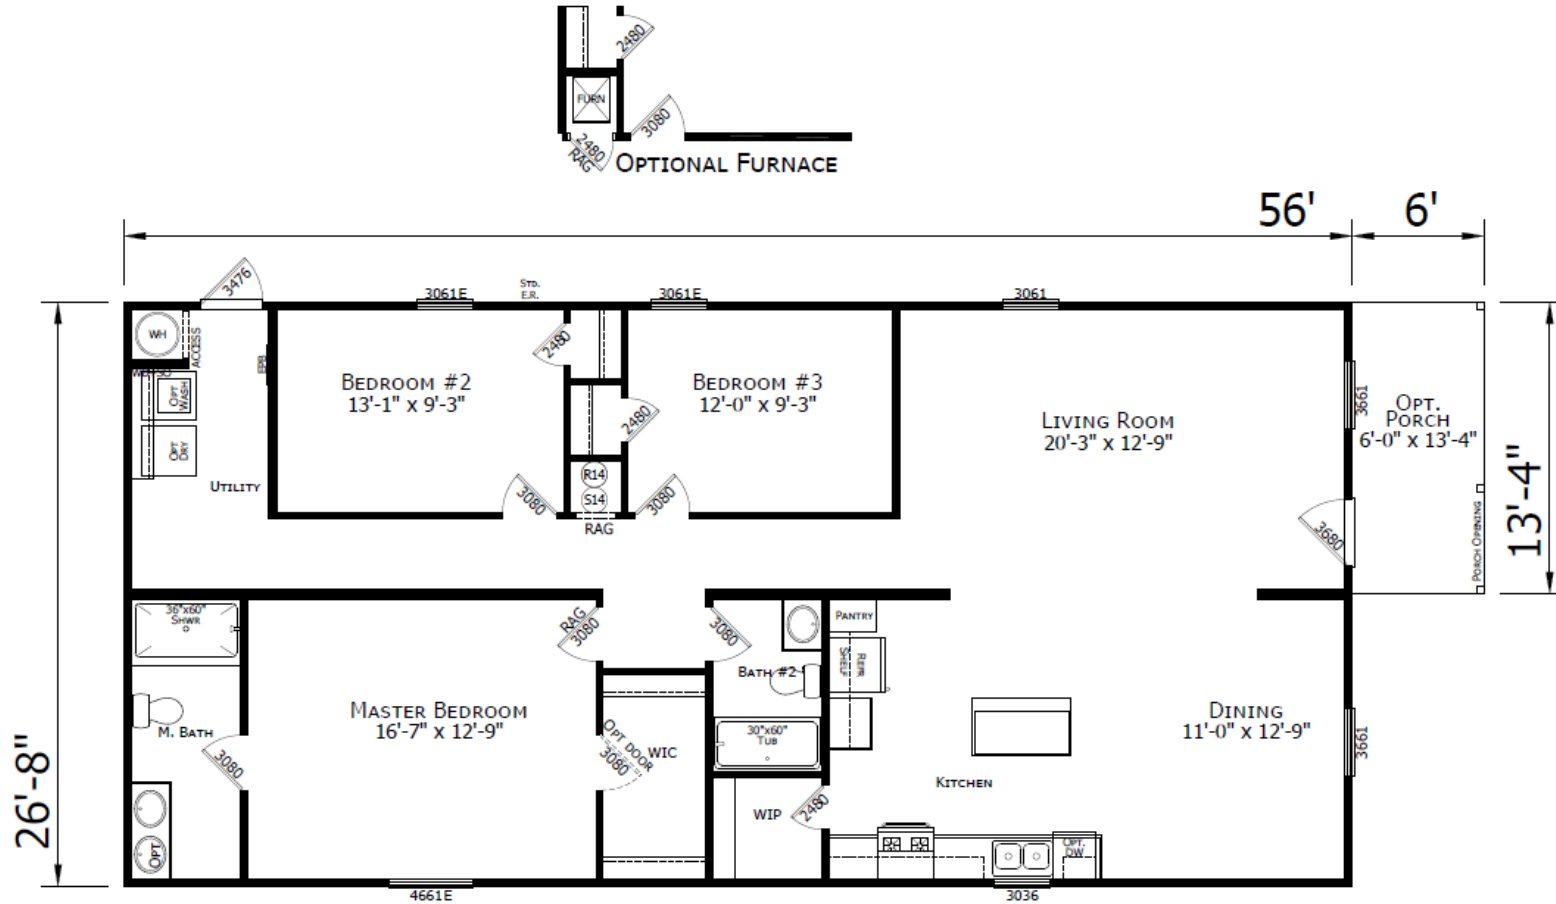

Rosillo

Lake Manor Series

1493 SQ. FT. (Approximate) 3 Bedrooms, 2 Baths

Last Updated: 2-24-25

FACTORY EXPO HOME CENTERS
 1230 SW 10th St.
 Ocala, FL 34471

FloridaFactoryDirect.com | 1-800-748-2654

IMPORTANT: Alta Cima Corp reserves the right to modify, cancel or substitute products or features of this event at any time without prior notice or obligation. Pictures and other promotional materials are representative and may depict or contain floor plans, square footages, elevations, options, upgrades, extra design features, decorations, floor coverings, specialty light fixtures, custom paint and wall coverings, window treatments, landscaping, sound and alarm systems, furnishings, appliances, and other designer/decorator features and amenities that are not included as part of the home and/or may not be available at all locations. Home, pricing and community information is subject to change, and homes to prior sale, at any time without notice or obligation. ©2020 Alta Cima Corp. All rights reserved.