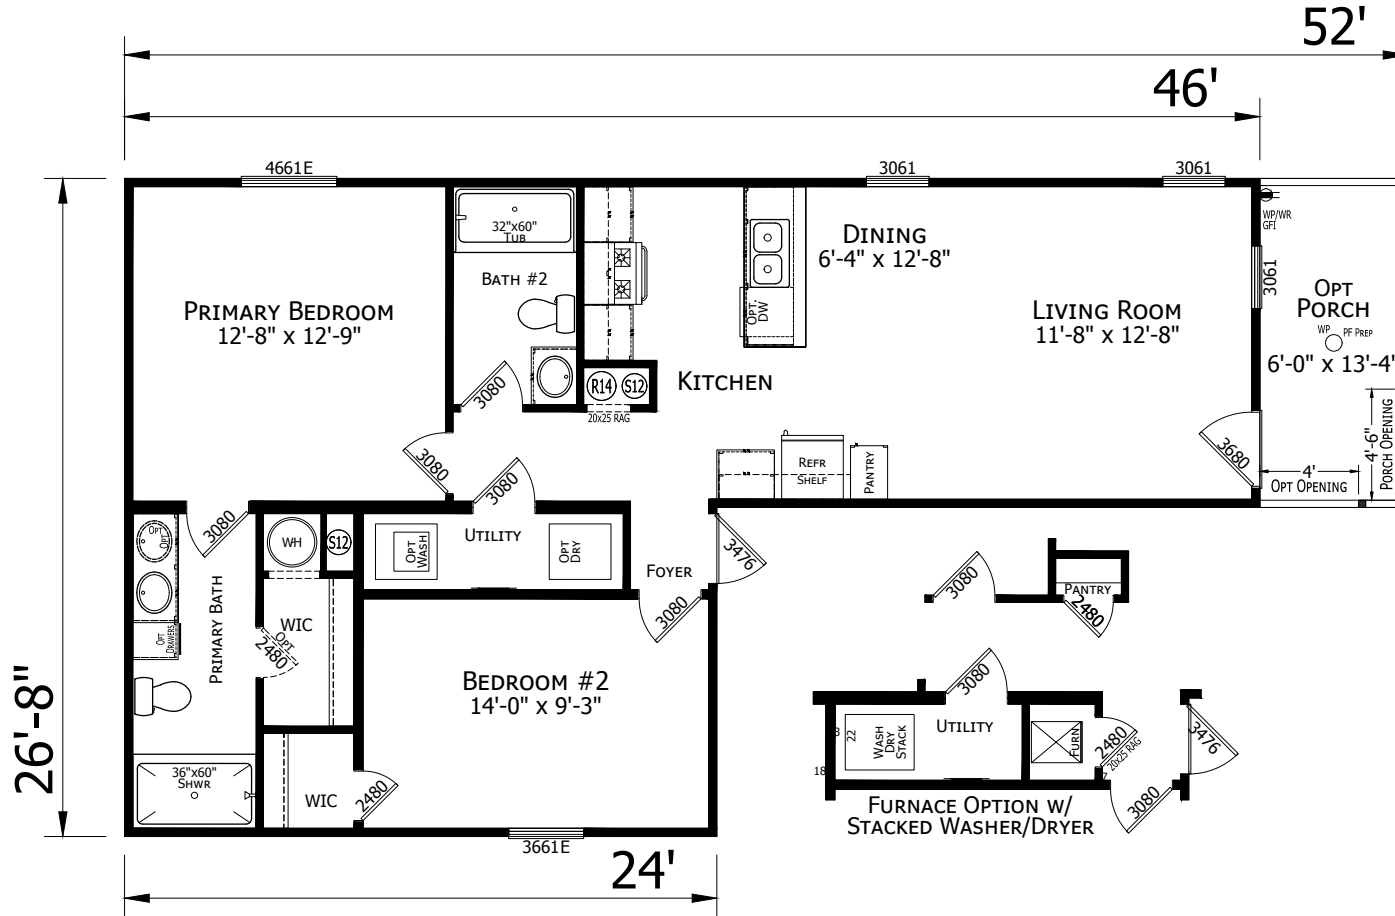

# Rockwall

Lake Manor Series

933 SQ. FT. (Approximate) 2 Bedrooms, 2 Baths

Last Updated: 2-24-25

**FACTORY EXPO HOME CENTERS**  
1230 SW 10th St.  
Ocala, FL 34471

**FloridaFactoryDirect.com | 1-800-748-2654**