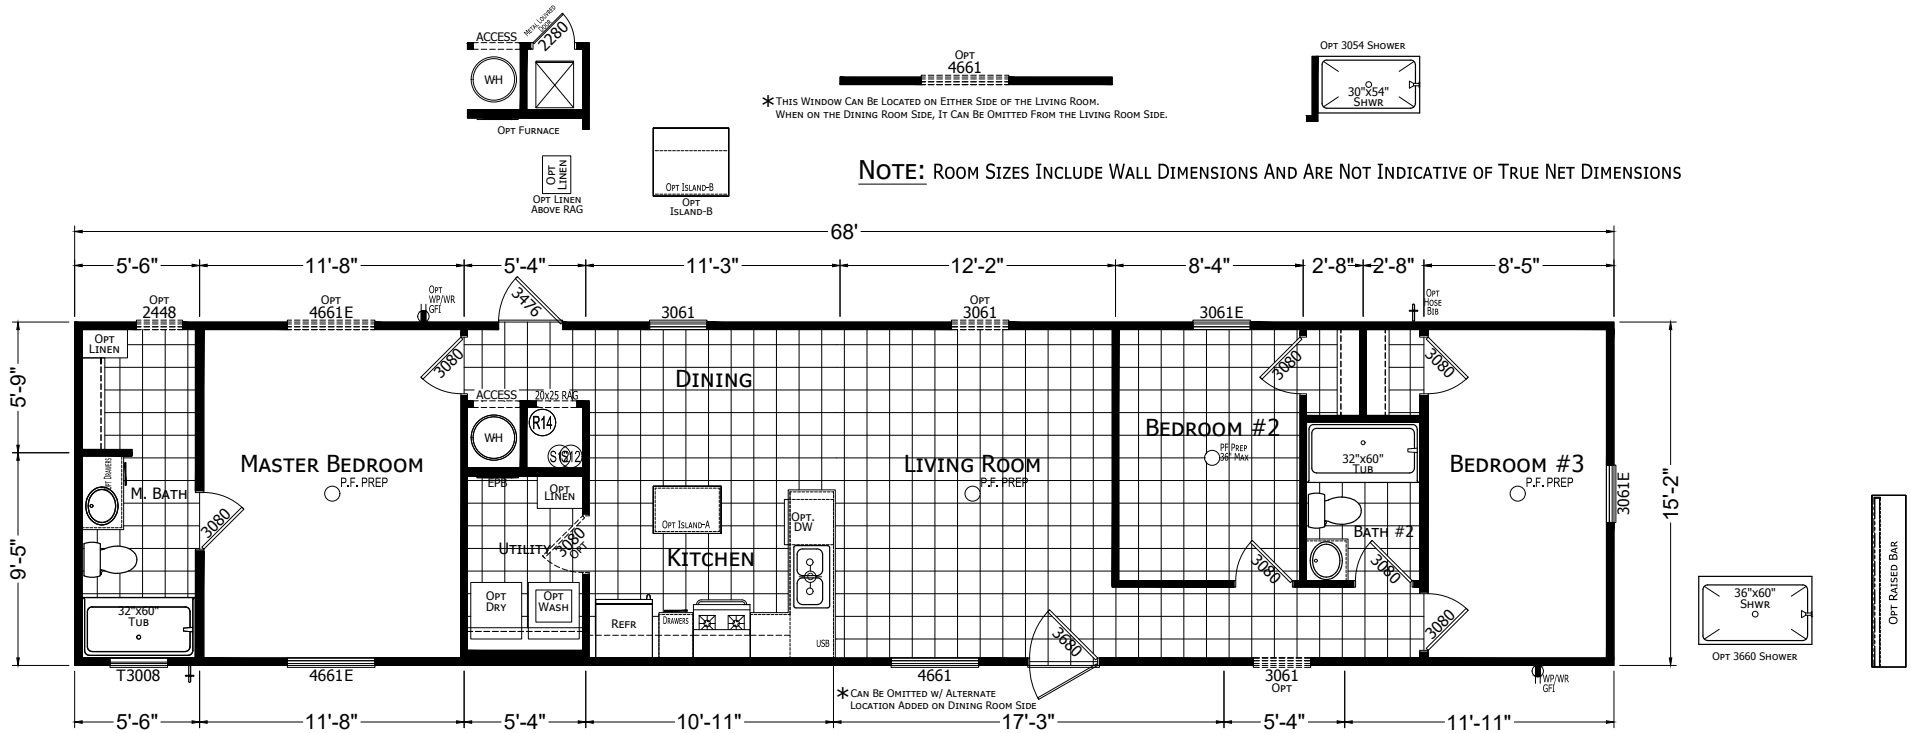

# Ripley

Redman Trinity Series

1031 SQ. FT. (Approximate) 3 Bedrooms, 2 Baths

Last Updated: 2-24-25

**FACTORY EXPO HOME CENTERS**  
1230 SW 10th St.  
Ocala, FL 34471

**FloridaFactoryDirect.com | 1-800-748-2654**