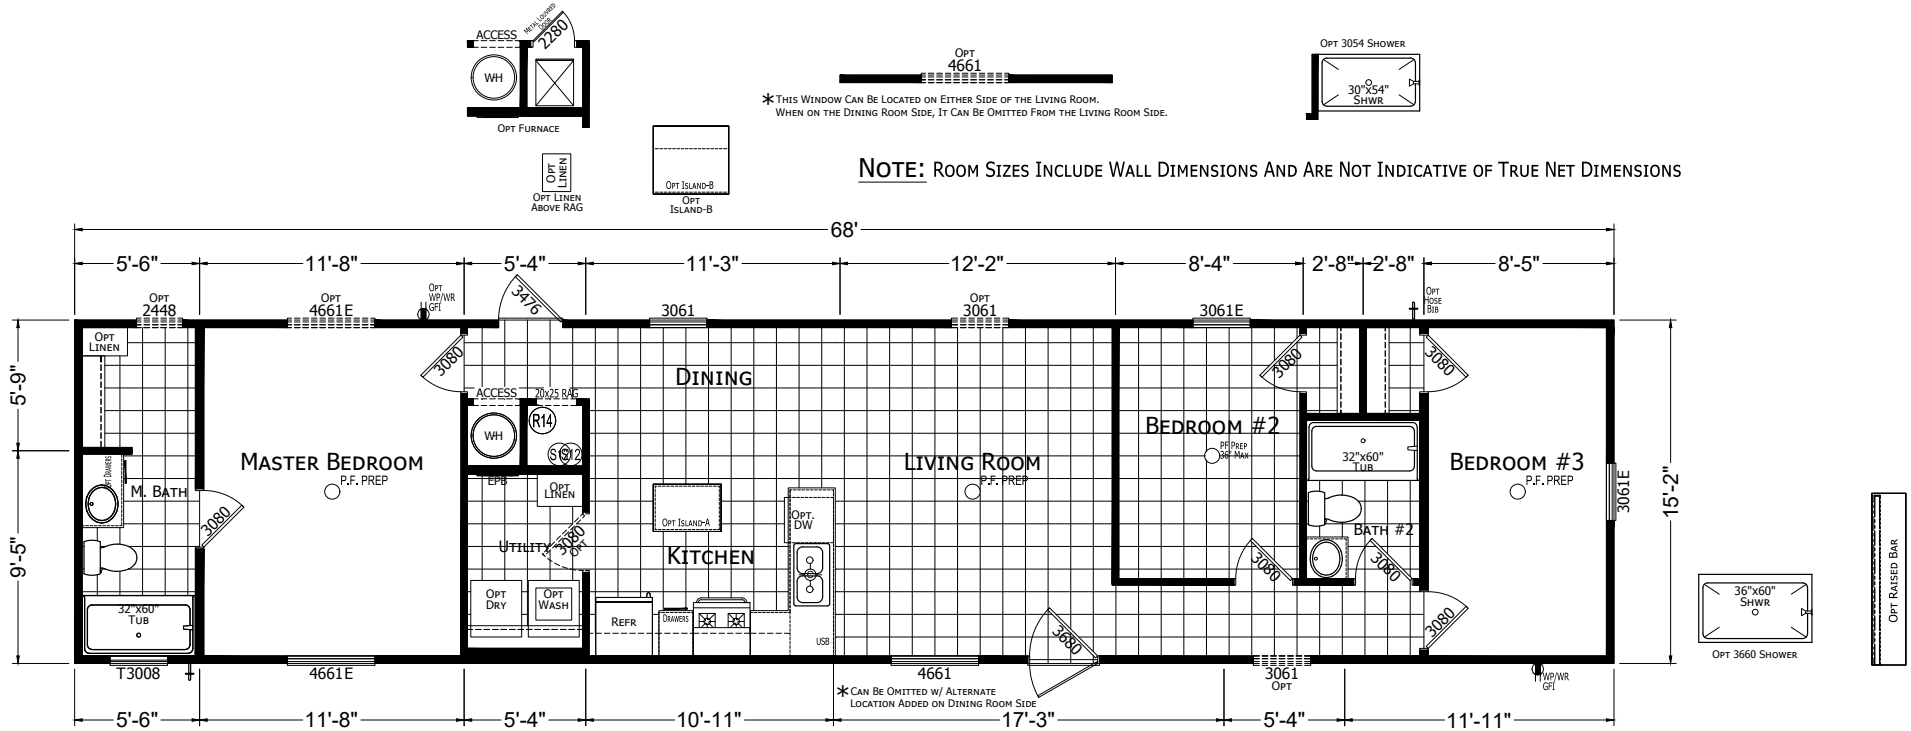

Ripley

Redman Trinity Series

1031 SQ. FT. (Approximate) 3 Bedrooms, 2 Baths

Last Updated: 2-24-25

FACTORY EXPO HOME CENTERS
1230 SW 10th St.
Ocala, FL 34471

FloridaFactoryDirect.com | 1-800-748-2654

IMPORTANT: Alta Cima Corp reserves the right to modify, cancel or substitute products or features of this event at any time without prior notice or obligation. Pictures and other promotional materials are representative and may depict or contain floor plans, square footages, elevations, options, upgrades, extra design features, decorations, floor coverings, specialty light fixtures, custom paint and wall coverings, window treatments, landscaping, sound and alarm systems, furnishings, appliances, and other designer/decorator features and amenities that are not included as part of the home and/or may not be available at all locations. Home, pricing and community information is subject to change, and homes to prior sale, at any time without notice or obligation. ©2020 Alta Cima Corp. All rights reserved.