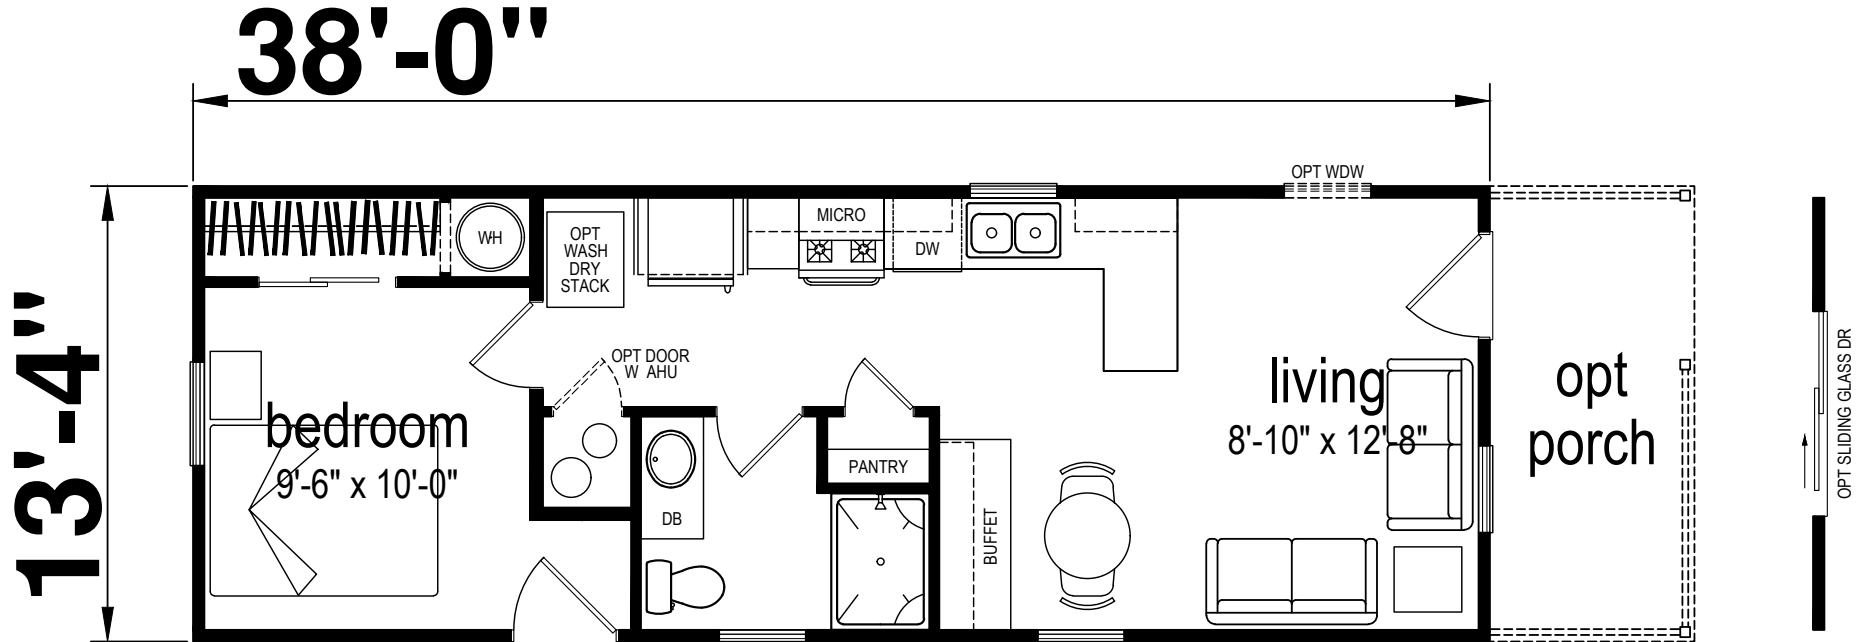

# Pinley

Lakeside Series

507 SQ. FT. (Approximate) 1 Bedroom, 1 Bath

Last Updated: 3-17-25

**FACTORY EXPO HOME CENTERS**  
1230 SW 10th St.  
Ocala, FL 34471

**FloridaFactoryDirect.com | 1-800-748-2654**

**IMPORTANT:** Alta Cima Corp reserves the right to modify, cancel or substitute products or features of this event at any time without prior notice or obligation. Pictures and other promotional materials are representative and may depict or contain floor plans, square footages, elevations, options, upgrades, extra design features, decorations, floor coverings, specialty light fixtures, custom paint and wall coverings, window treatments, landscaping, sound and alarm systems, furnishings, appliances, and other designer/decorator features and amenities that are not included as part of the home and/or may not be available at all locations. Home, pricing and community information is subject to change, and homes to prior sale, at any time without notice or obligation. ©2020 Alta Cima Corp. All rights reserved.