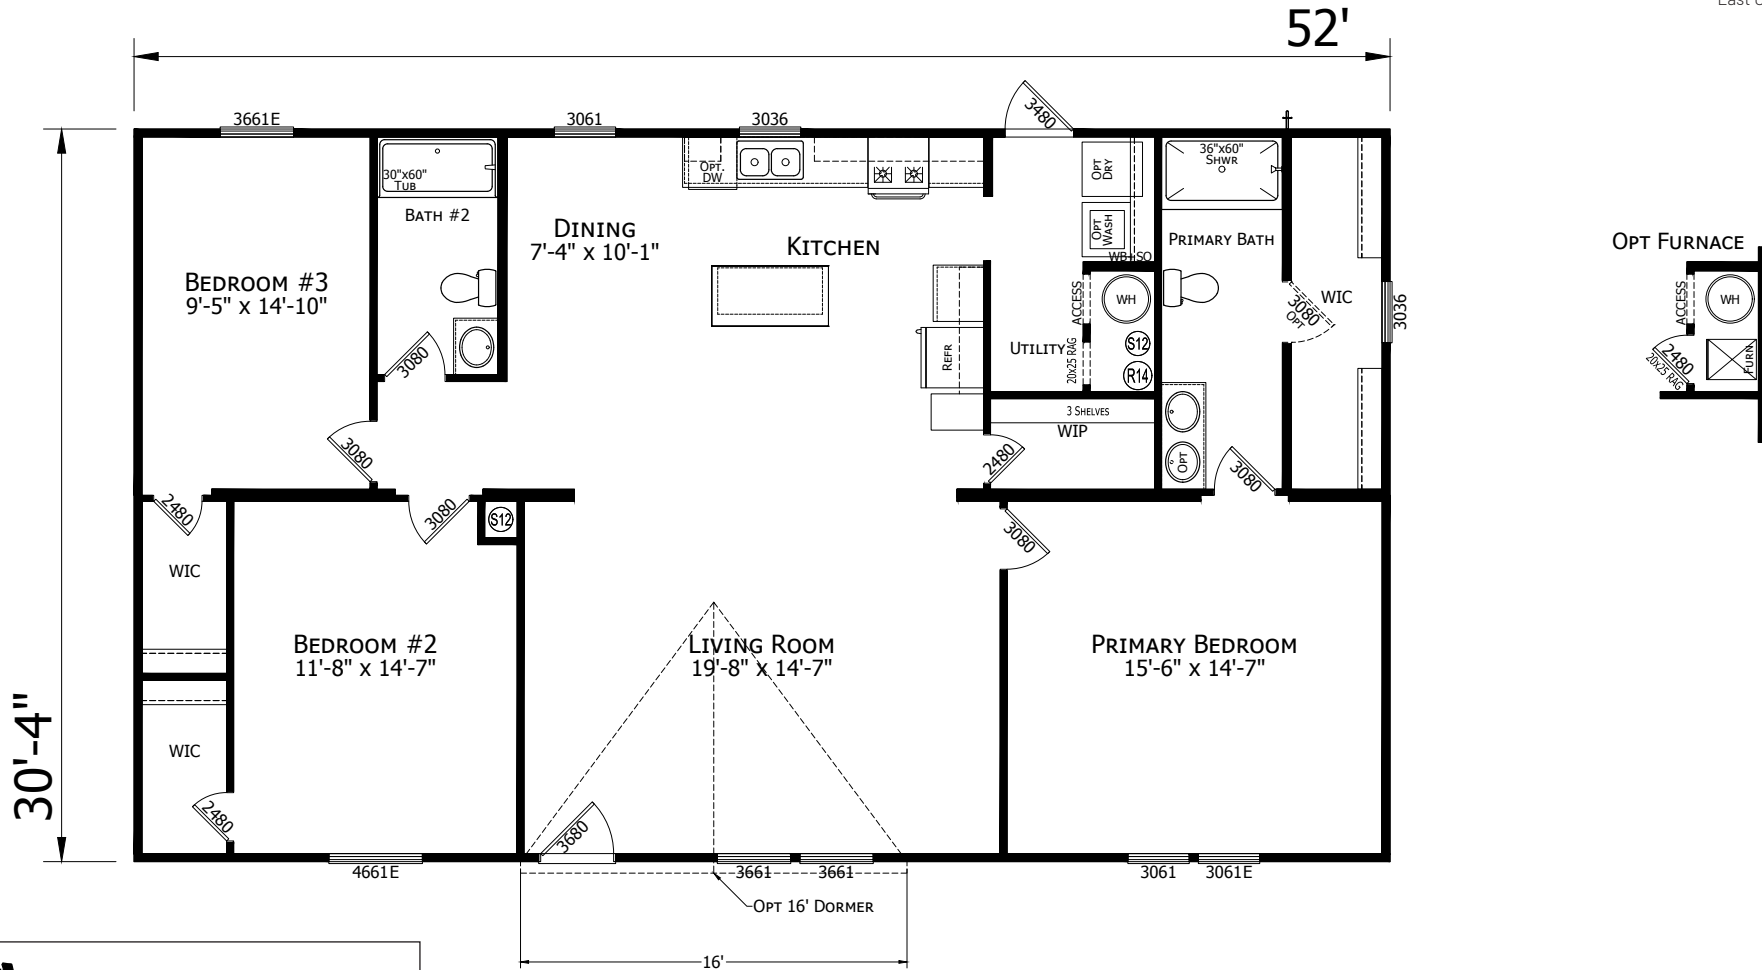

# Pierce

Prime Series

1577 SQ. FT. (Approximate) 3 Bedroom, 2 Bath

Last Updated: 10-18-24

**FACTORY EXPO HOME CENTERS**  
1230 SW 10th St.  
Ocala, FL 34471

**FloridaFactoryDirect.com | 1-800-748-2654**

**IMPORTANT:** Alta Cima Corp reserves the right to modify, cancel or substitute products or features of this event at any time without prior notice or obligation. Pictures and other promotional materials are representative and may depict or contain floor plans, square footages, elevations, options, upgrades, extra design features, decorations, floor coverings, specialty light fixtures, custom paint and wall coverings, window treatments, landscaping, sound and alarm systems, furnishings, appliances, and other designer/decorator features and amenities that are not included as part of the home and/or may not be available at all locations. Home, pricing and community information is subject to change, and homes to prior sale, at any time without notice or obligation. ©2020 Alta Cima Corp. All rights reserved.