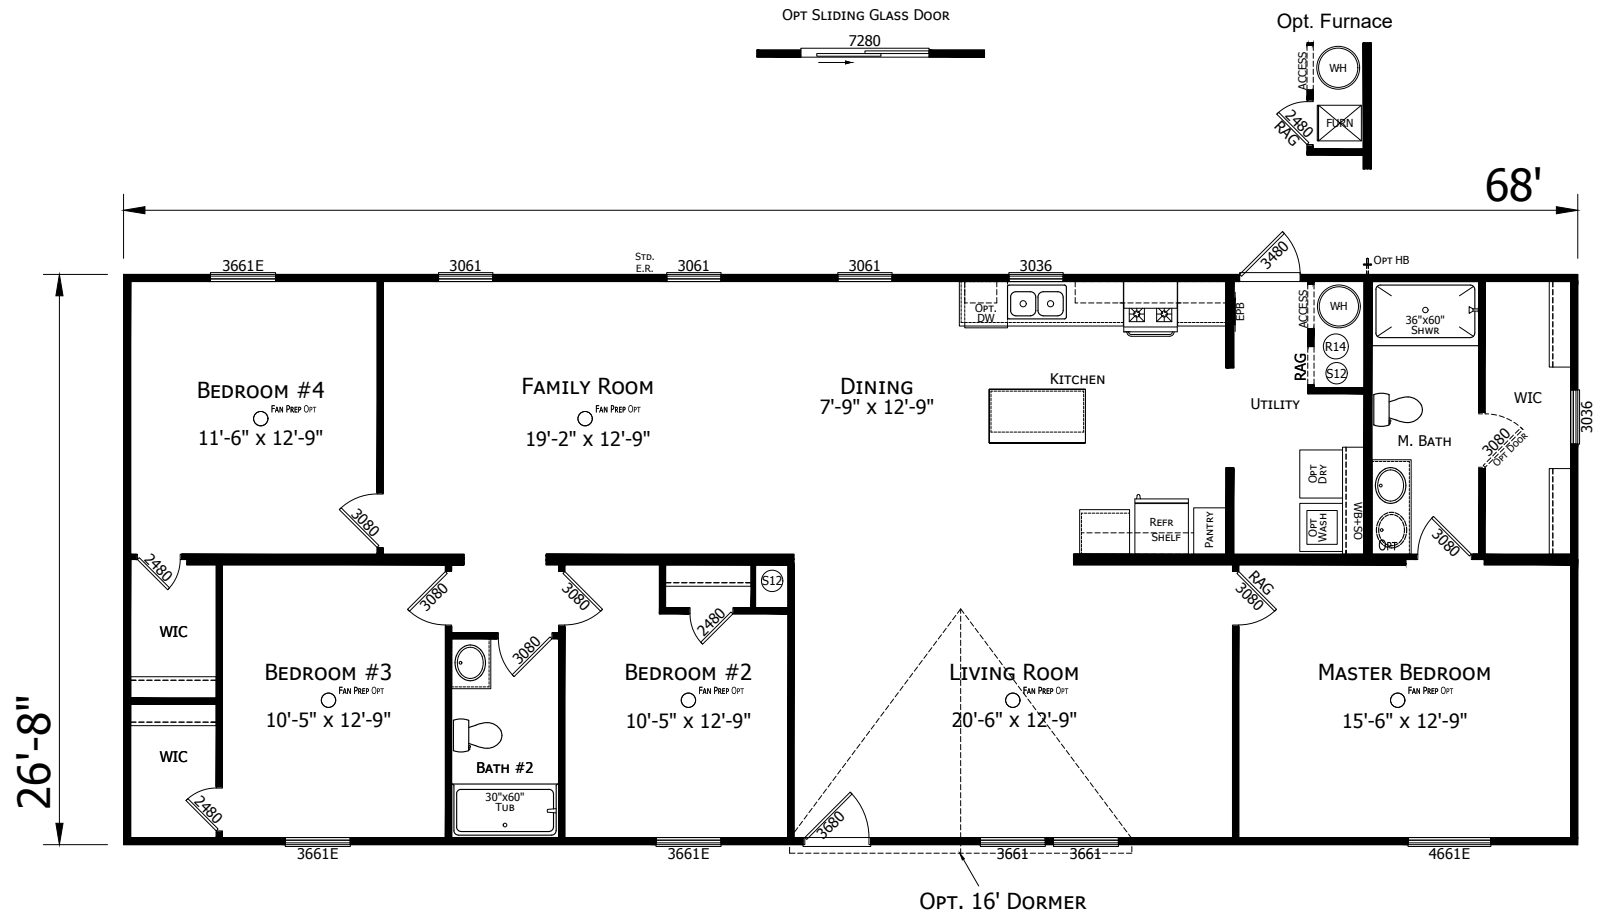

Pennekamp

Prime Series

1,814 SQ. FT. (Approximate) 4 Bedroom, 2 Bath

Factory Expo
 "Factory Direct Pricing" HOME CENTERS

Last Updated: 6-24-24

FACTORY EXPO HOME CENTERS
 1230 SW 10th St.
 Ocala, FL 34471

FloridaFactoryDirect.com | 1-800-748-2654