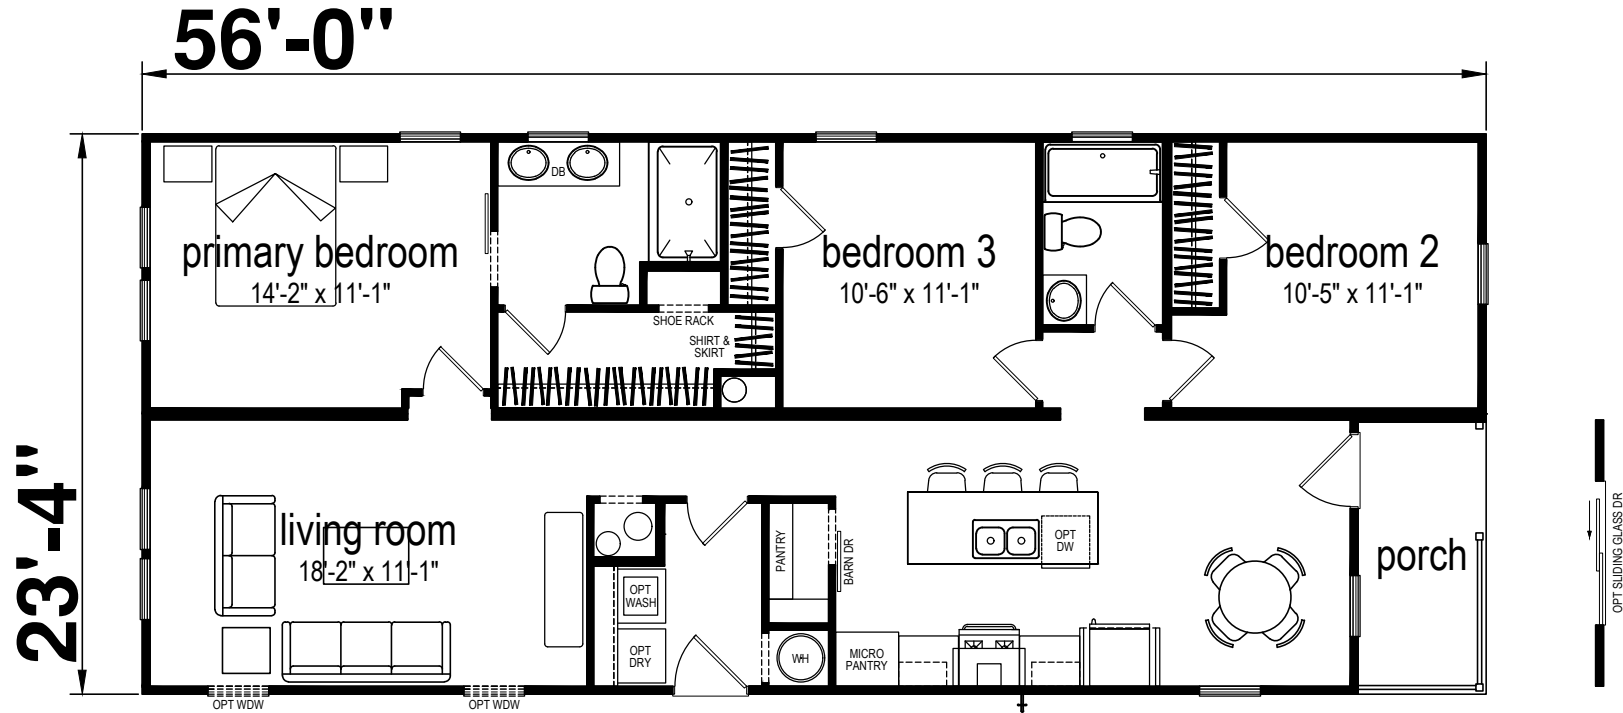

Penman

Champion Series

1246 SQ. FT. (Approximate) 3 Bedrooms, 2 Baths

Last Updated: 3-18-25

FACTORY EXPO HOME CENTERS
1230 SW 10th St.
Ocala, FL 34471

FloridaFactoryDirect.com | 1-800-748-2654

IMPORTANT: Alta Cima Corp reserves the right to modify, cancel or substitute products or features of this event at any time without prior notice or obligation. Pictures and other promotional materials are representative and may depict or contain floor plans, square footages, elevations, options, upgrades, extra design features, decorations, floor coverings, specialty light fixtures, custom paint and wall coverings, window treatments, landscaping, sound and alarm systems, furnishings, appliances, and other designer/decorator features and amenities that are not included as part of the home and/or may not be available at all locations. Home, pricing and community information is subject to change, and homes to prior sale, at any time without notice or obligation. ©2020 Alta Cima Corp. All rights reserved.