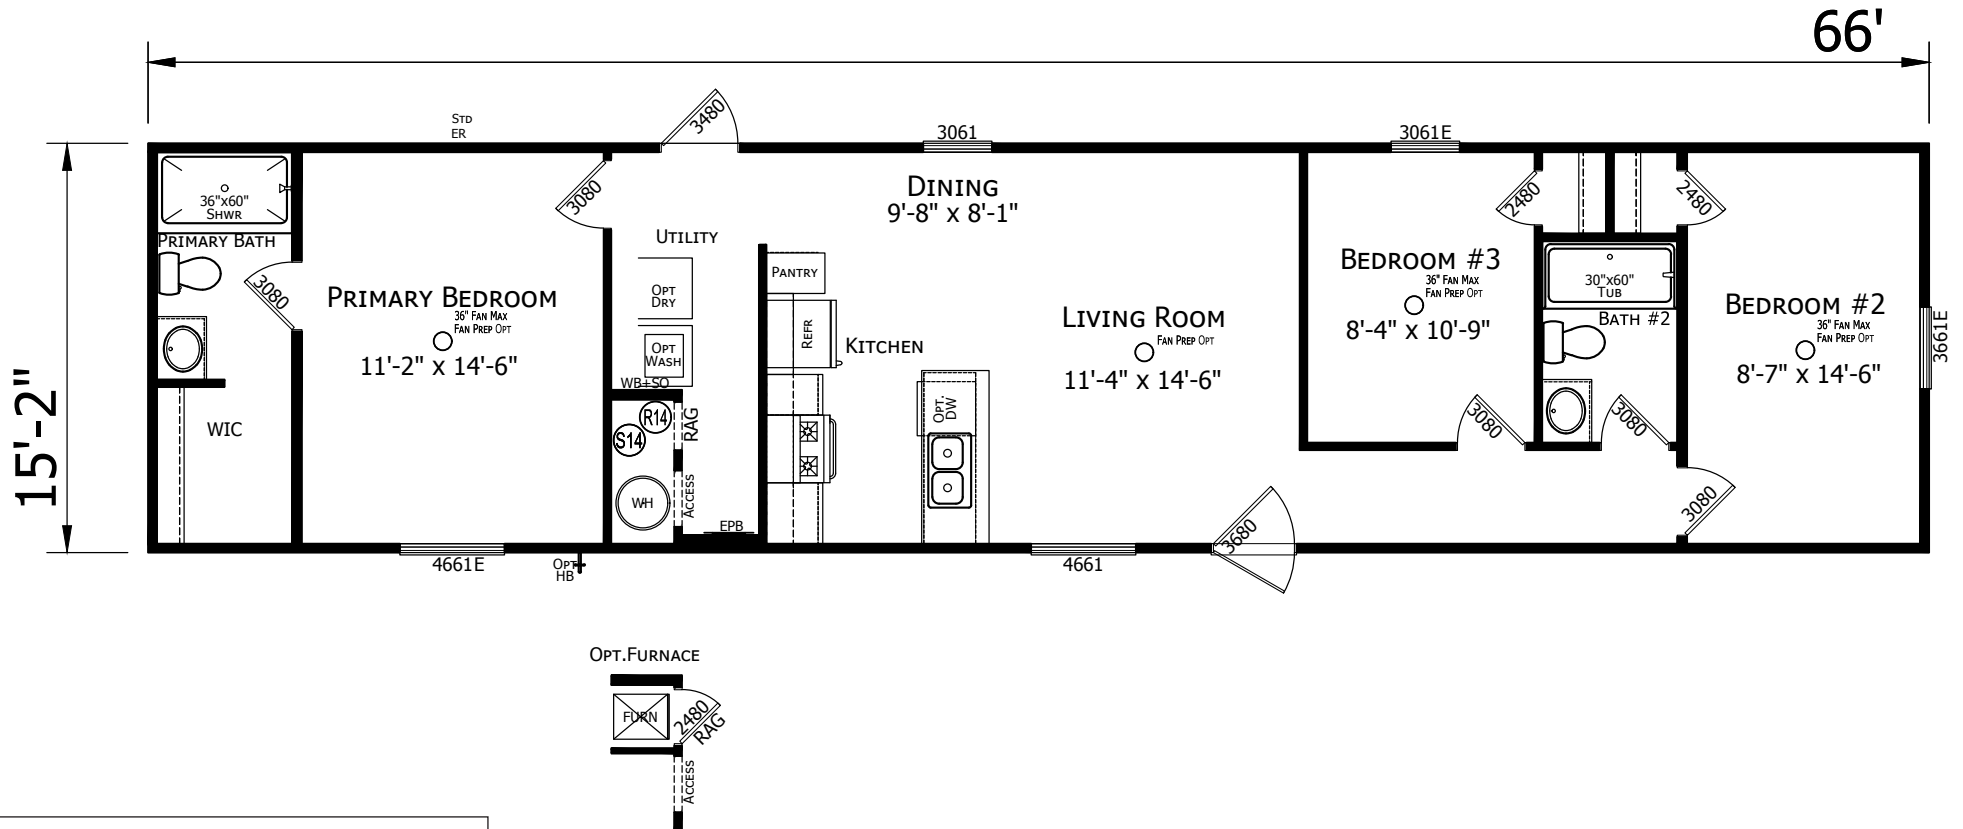

# Payette

Lake Manor Series

1001 SQ. FT. (Approximate) 3 Bedrooms, 2 Baths

Last Updated: 2-24-25

**FACTORY EXPO HOME CENTERS**  
 1230 SW 10th St.  
 Ocala, FL 34471

**FloridaFactoryDirect.com | 1-800-748-2654**