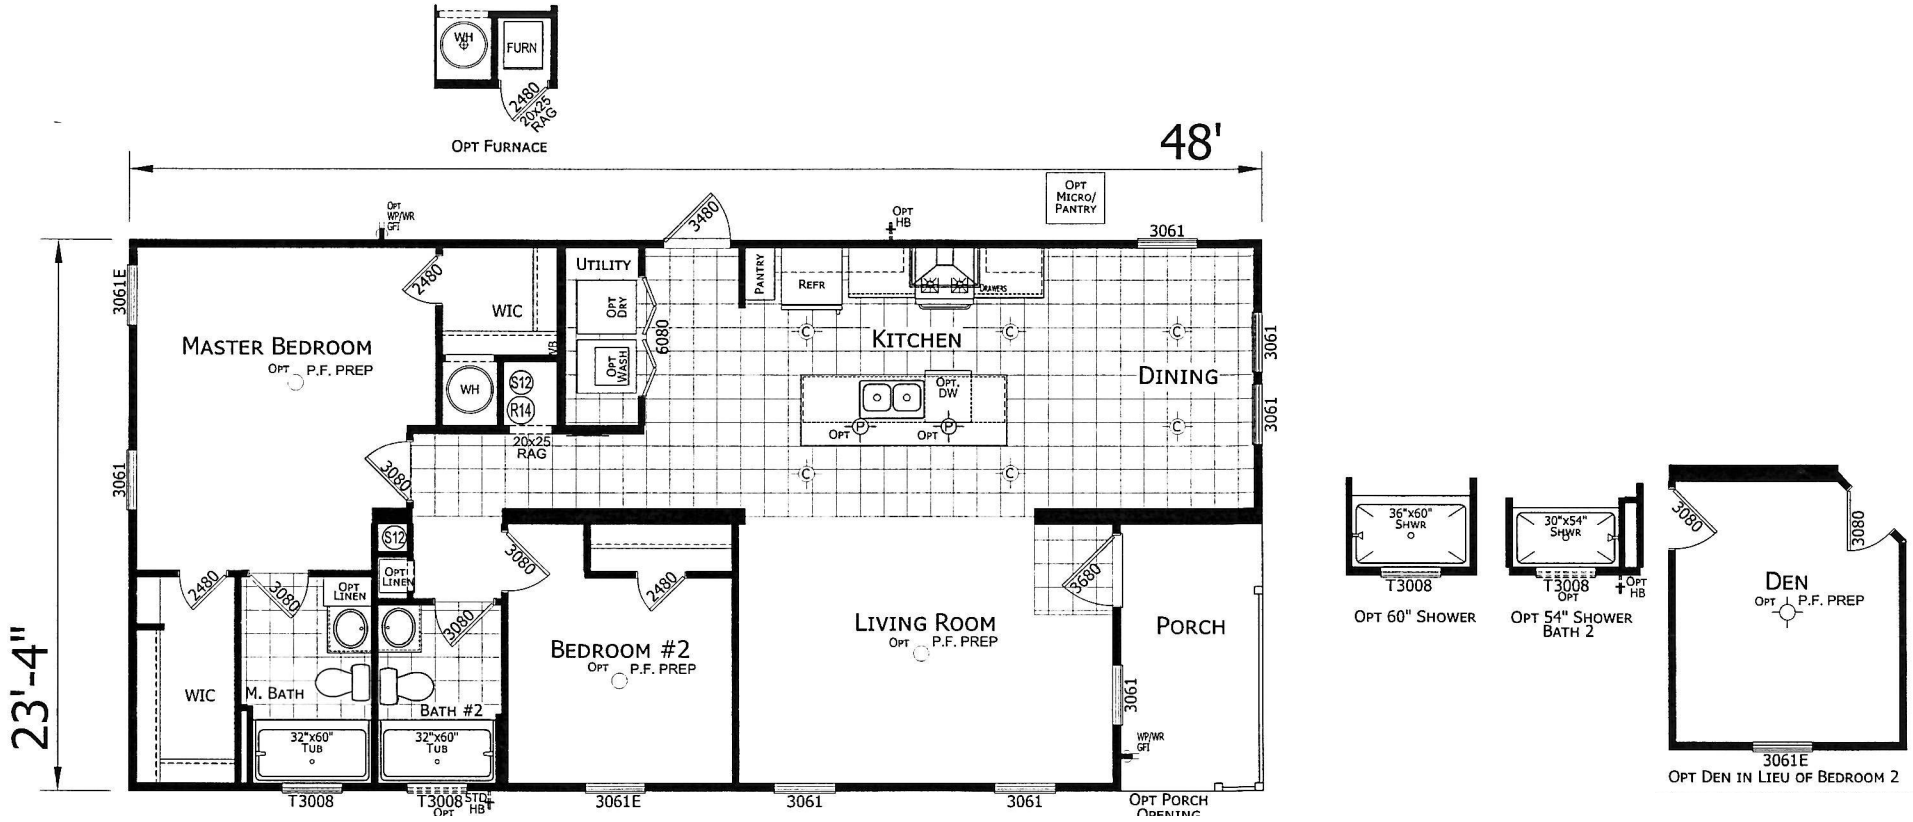

Parma

Signature Series

1188 SQ. FT. (Approximate) 2 Bedrooms, 2 Baths

Last Updated: 2-24-25

FACTORY EXPO HOME CENTERS
 1230 SW 10th St.
 Ocala, FL 34471

FloridaFactoryDirect.com | 1-800-748-2654

IMPORTANT: Alta Cima Corp reserves the right to modify, cancel or substitute products or features of this event at any time without prior notice or obligation. Pictures and other promotional materials are representative and may depict or contain floor plans, square footages, elevations, options, upgrades, extra design features, decorations, floor coverings, specialty light fixtures, custom paint and wall coverings, window treatments, landscaping, sound and alarm systems, furnishings, appliances, and other designer/decorator features and amenities that are not included as part of the home and/or may not be available at all locations. Home, pricing and community information is subject to change, and homes to prior sale, at any time without notice or obligation. ©2020 Alta Cima Corp. All rights reserved.