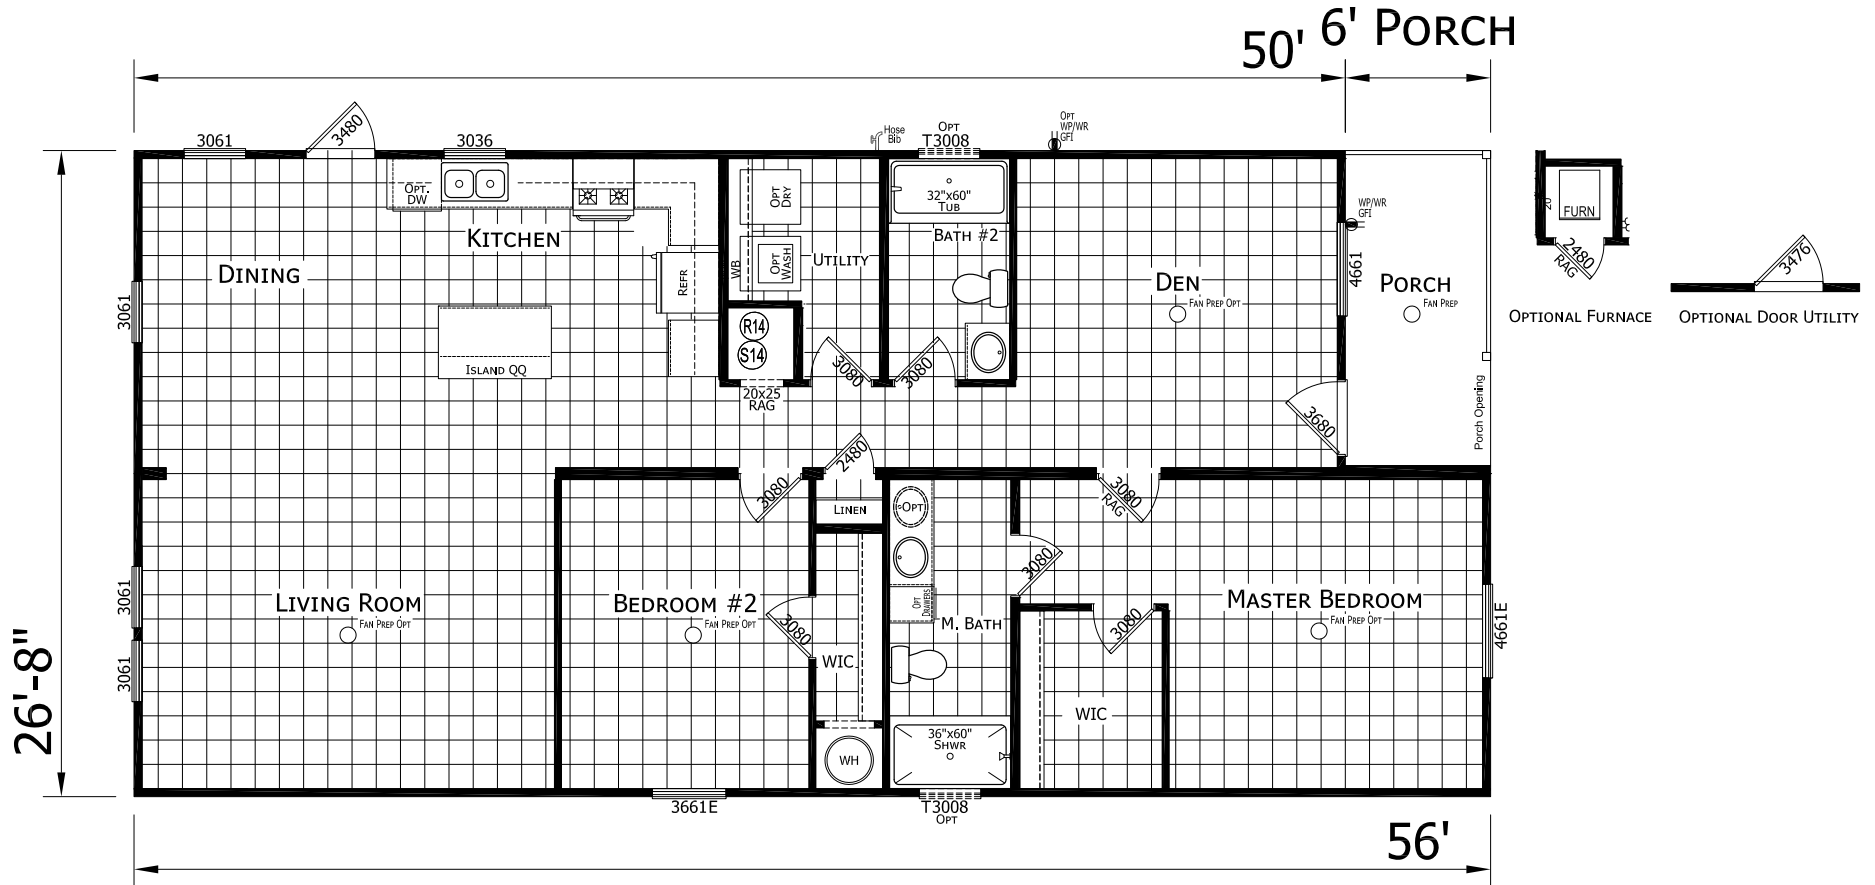

Parkway

Lake Manor Series

1415 SQ. FT. (Approximate) 2 Bedrooms, 2 Baths

Last Updated: 2-24-25

FACTORY EXPO HOME CENTERS
1230 SW 10th St.
Ocala, FL 34471

FloridaFactoryDirect.com | 1-800-748-2654

IMPORTANT: Alta Cima Corp reserves the right to modify, cancel or substitute products or features of this event at any time without prior notice or obligation. Pictures and other promotional materials are representative and may depict or contain floor plans, square footages, elevations, options, upgrades, extra design features, decorations, floor coverings, specialty light fixtures, custom paint and wall coverings, window treatments, landscaping, sound and alarm systems, furnishings, appliances, and other designer/decorator features and amenities that are not included as part of the home and/or may not be available at all locations. Home, pricing and community information is subject to change, and homes to prior sale, at any time without notice or obligation. ©2020 Alta Cima Corp. All rights reserved.