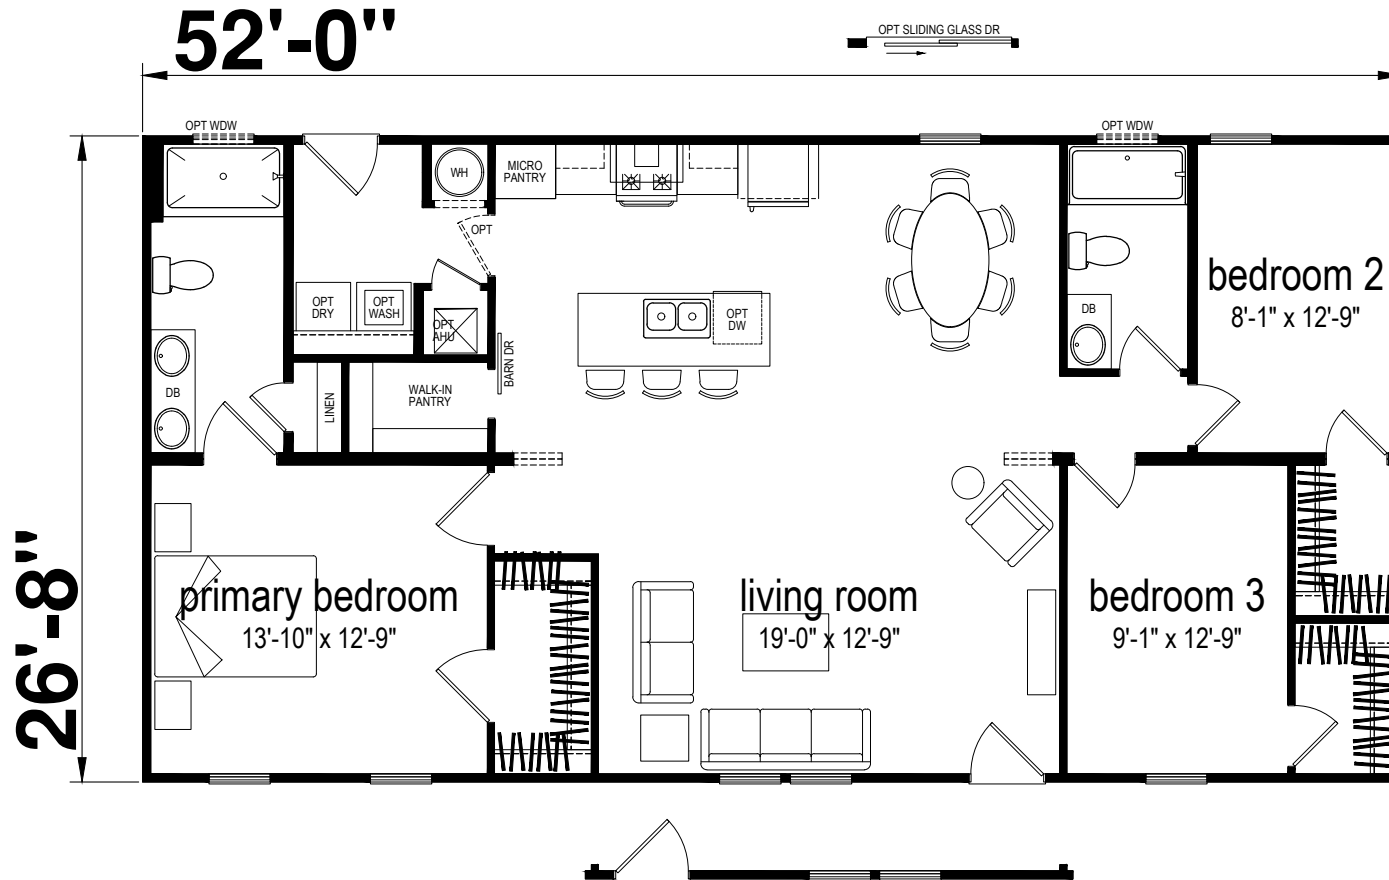

Paisley

Champion Series

1387 SQ. FT. (Approximate) 3 Bedrooms, 2 Baths

Last Updated: 3-18-25

FACTORY EXPO HOME CENTERS
1230 SW 10th St.
Ocala, FL 34471

FloridaFactoryDirect.com | 1-800-748-2654

IMPORTANT: Alta Cima Corp reserves the right to modify, cancel or substitute products or features of this event at any time without prior notice or obligation. Pictures and other promotional materials are representative and may depict or contain floor plans, square footages, elevations, options, upgrades, extra design features, decorations, floor coverings, specialty light fixtures, custom paint and wall coverings, window treatments, landscaping, sound and alarm systems, furnishings, appliances, and other designer/decorator features and amenities that are not included as part of the home and/or may not be available at all locations. Home, pricing and community information is subject to change, and homes to prior sale, at any time without notice or obligation. ©2020 Alta Cima Corp. All rights reserved.