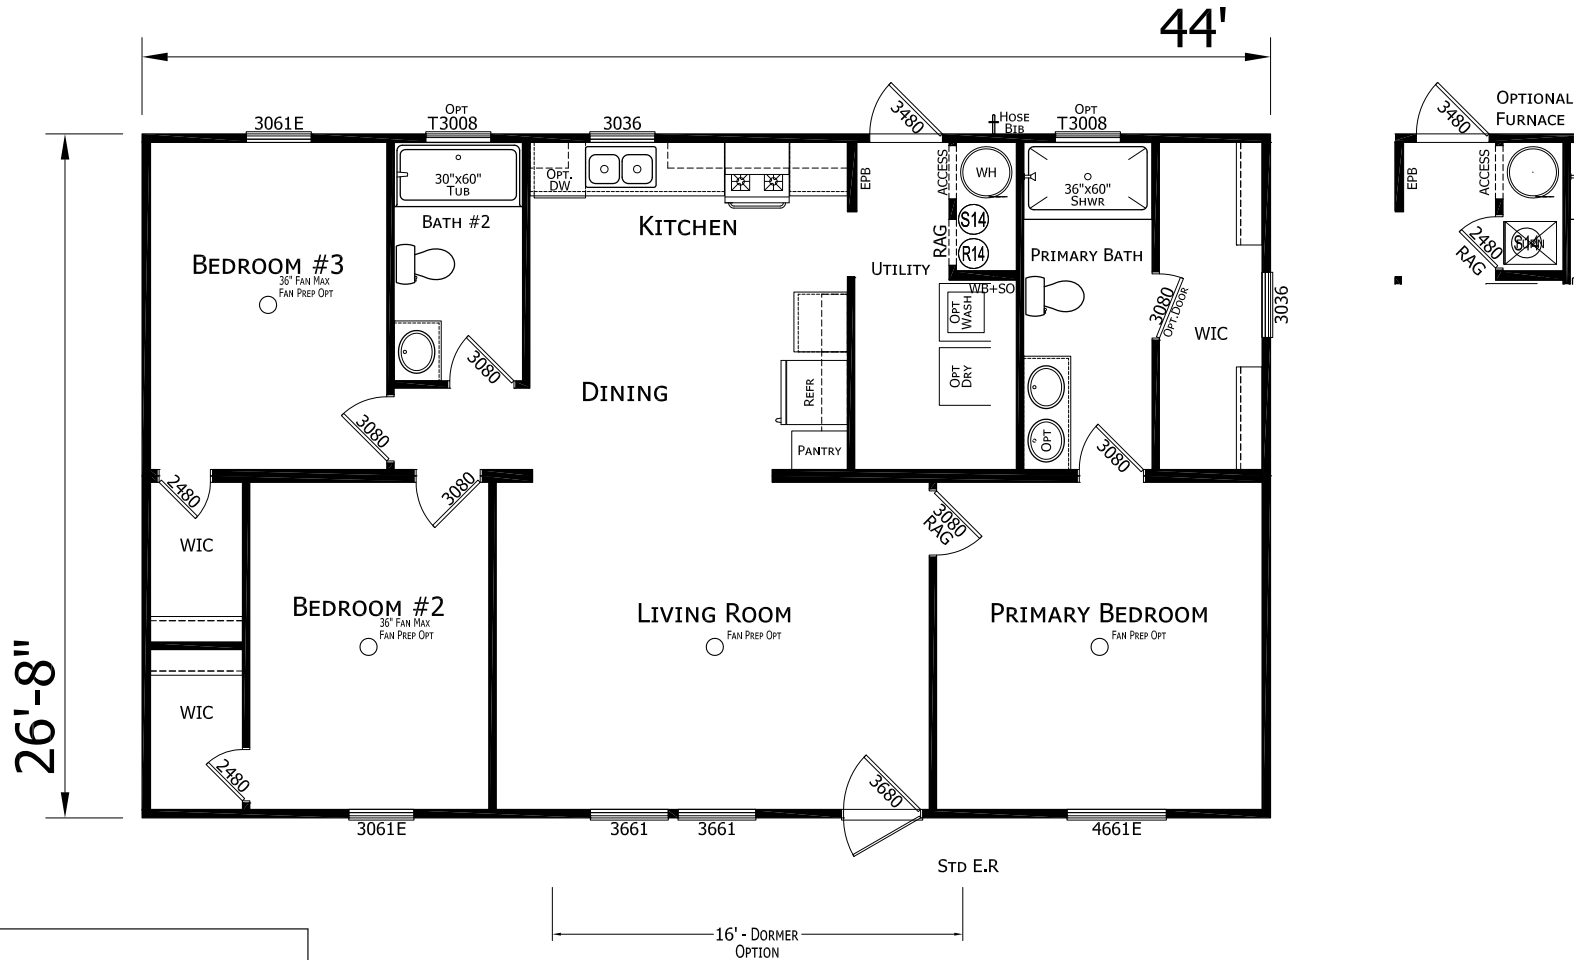

# Ortega

Prime Series

1,173 SQ. FT. (Approximate) 3 Bedroom, 2 Bath

Last Updated: 8-14-24

**FACTORY EXPO HOME CENTERS**  
 1230 SW 10th St.  
 Ocala, FL 34471

**FloridaFactoryDirect.com | 1-800-748-2654**

**IMPORTANT:** Alta Cima Corp reserves the right to modify, cancel or substitute products or features of this event at any time without prior notice or obligation. Pictures and other promotional materials are representative and may depict or contain floor plans, square footages, elevations, options, upgrades, extra design features, decorations, floor coverings, specialty light fixtures, custom paint and wall coverings, window treatments, landscaping, sound and alarm systems, furnishings, appliances, and other designer/decorator features and amenities that are not included as part of the home and/or may not be available at all locations. Home, pricing and community information is subject to change, and homes to prior sale, at any time without notice or obligation. ©2020 Alta Cima Corp. All rights reserved.