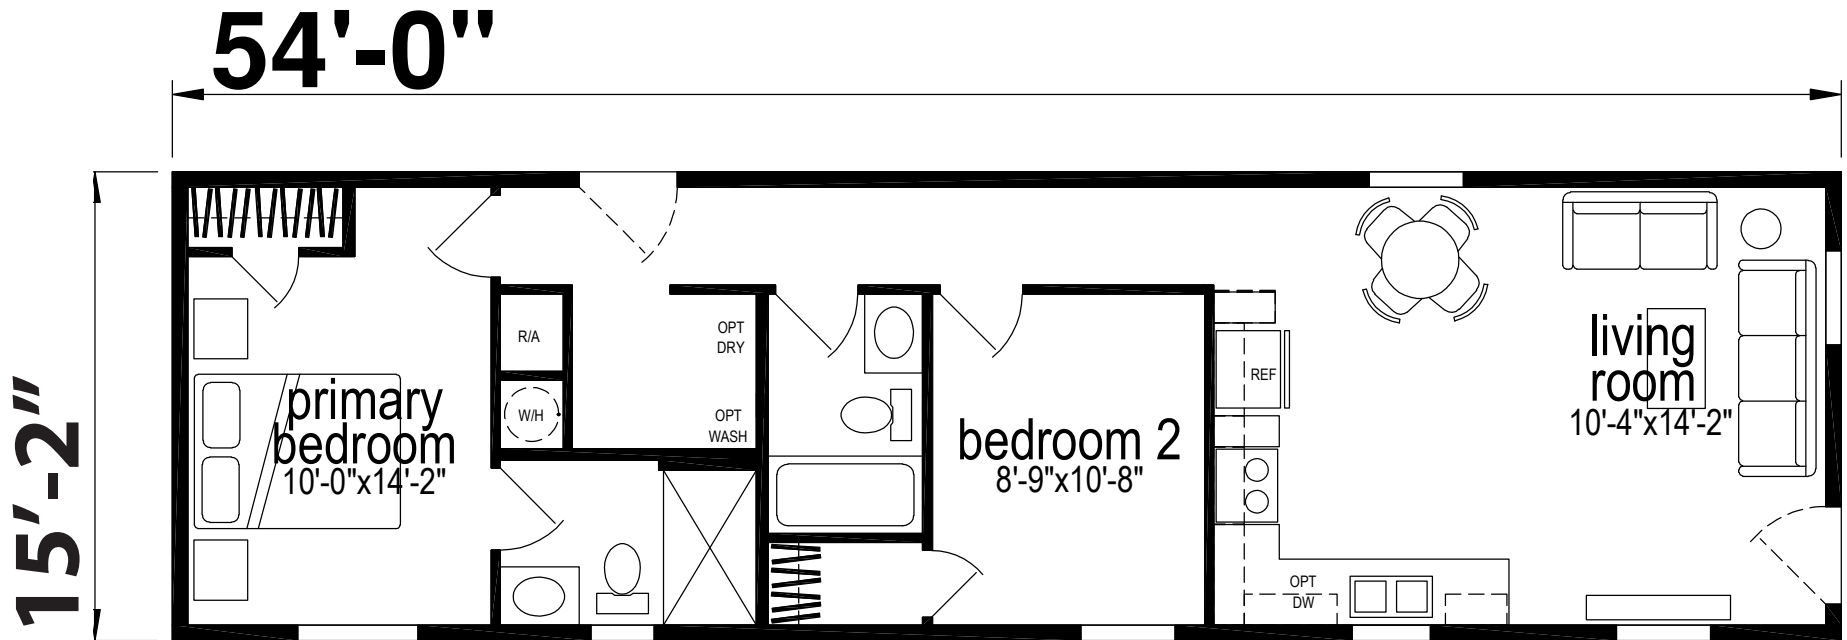

# Oakney

Palm Bay Elite Series

819 SQ. FT. (Approximate) 2 Bedroom, 2 Bath

Last Updated: 2-28-24