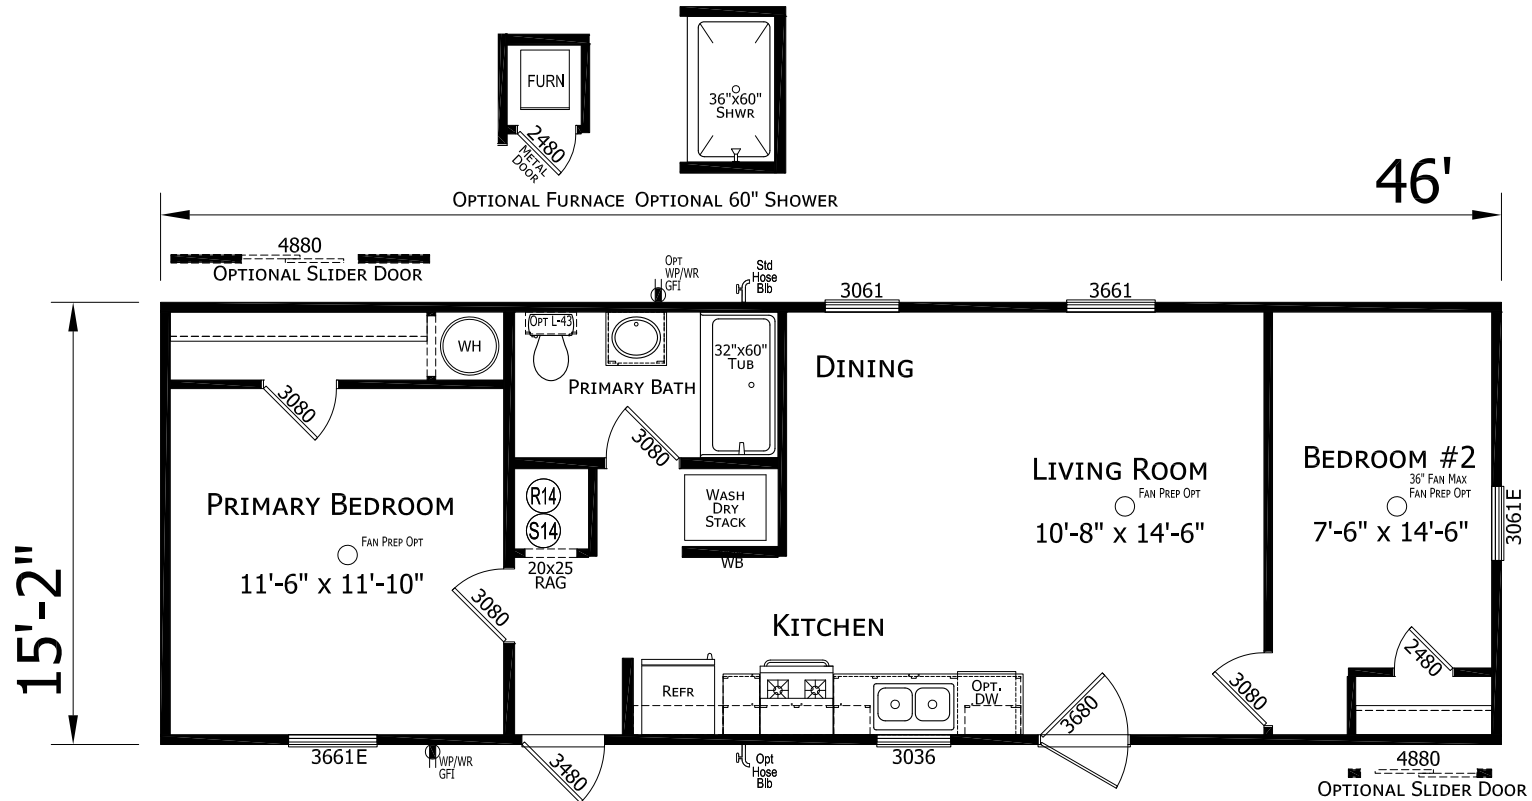

# Myette

Champion Series (Lake City, FL)

698 SQ. FT. (Approximate) 2 Bedroom, 1 Bath

Last Updated: 4-14-26

**FACTORY EXPO HOME CENTERS**  
1230 SW 10th St.  
Ocala, FL 34471

**FloridaFactoryDirect.com | 1-800-748-2654**