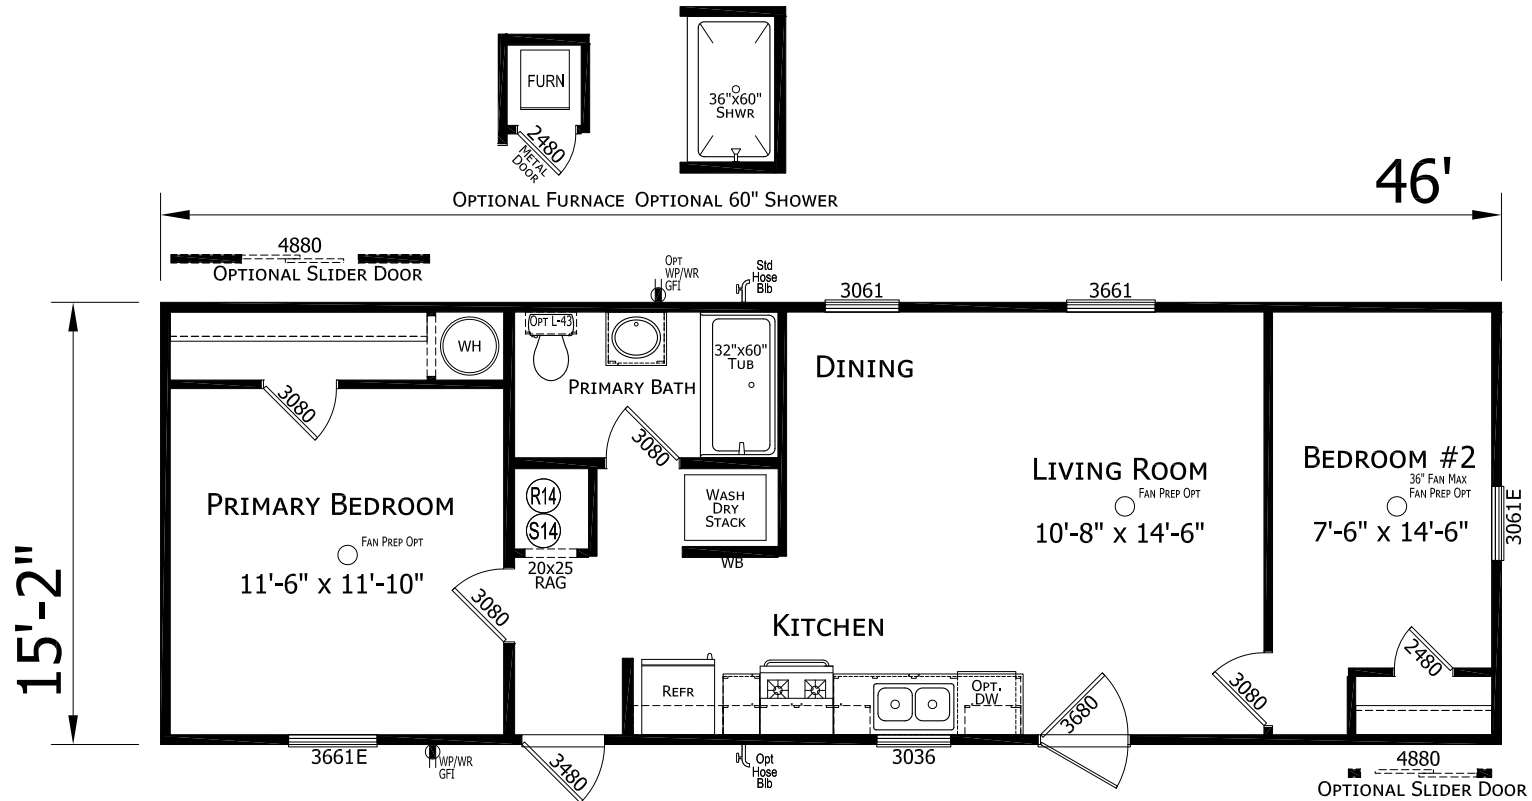

Myette

Champion Series (Lake City, FL)

698 SQ. FT. (Approximate) 2 Bedroom, 1 Bath

Last Updated: 4-14-26

FACTORY EXPO HOME CENTERS
1230 SW 10th St.
Ocala, FL 34471

FloridaFactoryDirect.com | 1-800-748-2654