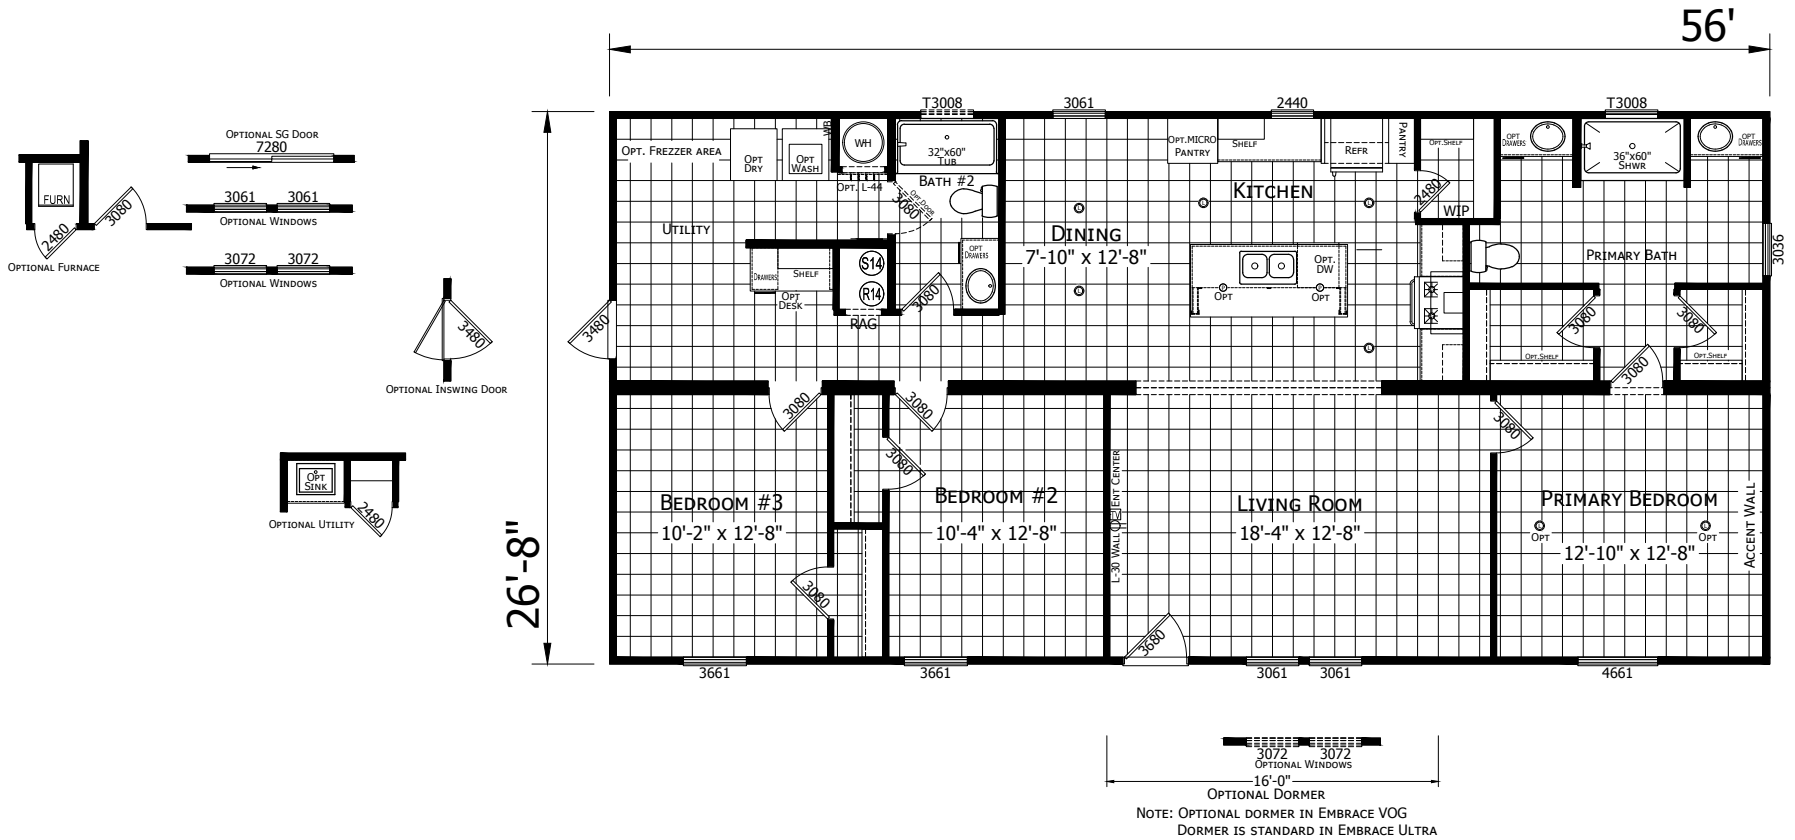

Montello

Embrace VOG Series

1,493 SQ. FT. (Approximate) 3 Bedroom, 2 Bath

Last Updated: 1-28-26

FACTORY EXPO HOME CENTERS
 1230 SW 10th St.
 Ocala, FL 34471

FloridaFactoryDirect.com | 1-800-748-2654

IMPORTANT: Alta Cima Corp reserves the right to modify, cancel or substitute products or features of this event at any time without prior notice or obligation. Pictures and other promotional materials are representative and may depict or contain floor plans, square footages, elevations, options, upgrades, extra design features, decorations, floor coverings, specialty light fixtures, custom paint and wall coverings, window treatments, landscaping, sound and alarm systems, furnishings, appliances, and other designer/decorator features and amenities that are not included as part of the home and/or may not be available at all locations. Home, pricing and community information is subject to change, and homes to prior sale, at any time without notice or obligation. ©2020 Alta Cima Corp. All rights reserved.