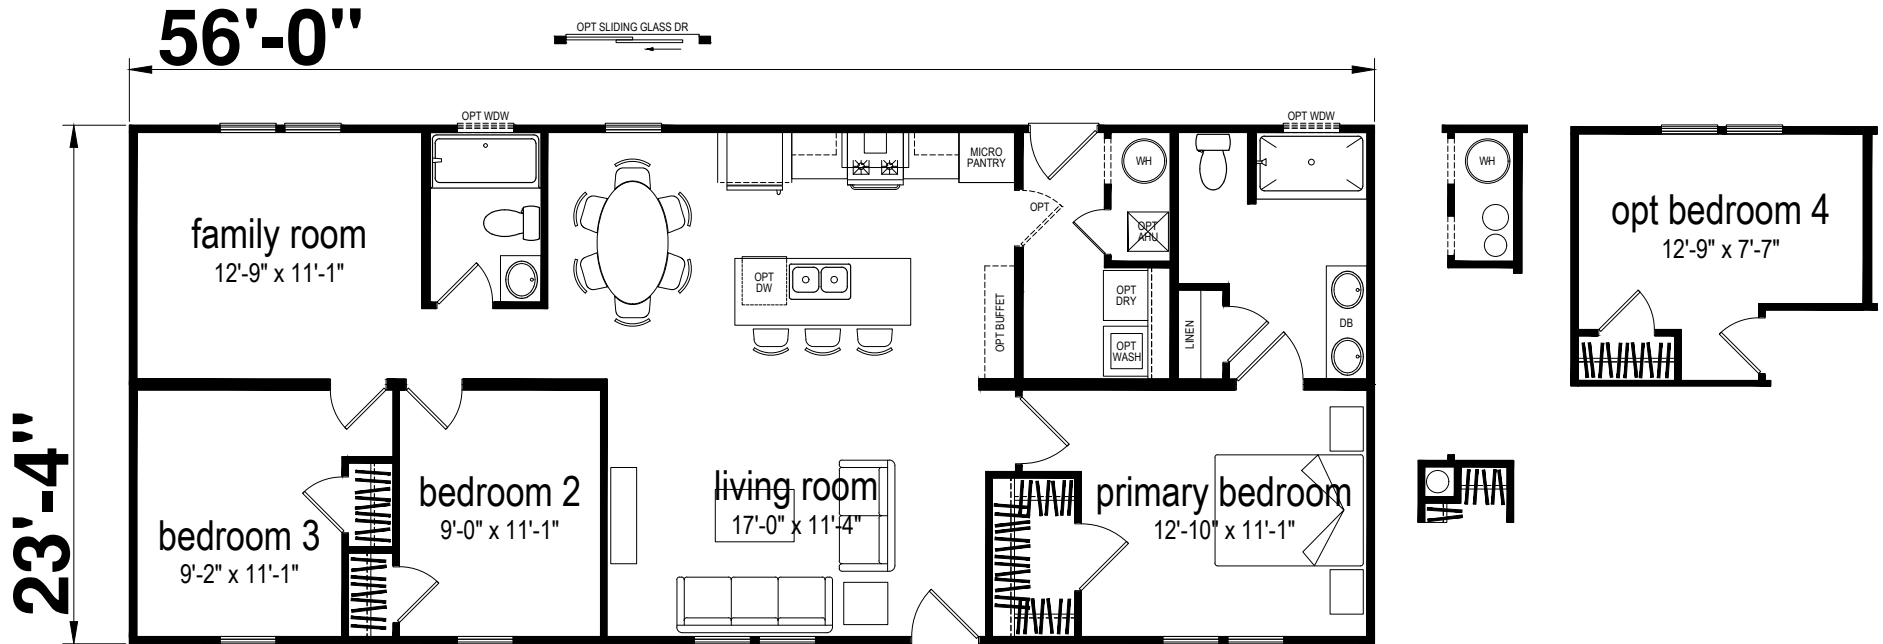

# Molino

Champion Series

1307 SQ. FT. (Approximate) 3 Bedrooms, 2 Baths

Last Updated: 3-18-25

**FACTORY EXPO HOME CENTERS**  
1230 SW 10th St.  
Ocala, FL 34471

**FloridaFactoryDirect.com | 1-800-748-2654**