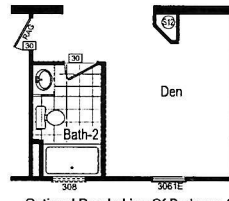

Mill Creek

Signature Series

1493 SQ. FT. (Approximate) 3 Bedrooms, 2 Baths

Last Updated: 2-24-25

Optional Double Lave

Optional Linen Hallway w/Recessed Entry

Optional Furnace

Optional Furnace With Recess

Optional Den In Lieu Of Bedroom 3

Optional Linen Hallway

Optional Enclosed Toilet Compartment

Optional 60" Shower

FACTORY EXPO HOME CENTERS
1230 SW 10th St.
Ocala, FL 34471

FloridaFactoryDirect.com | 1-800-748-2654