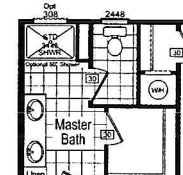

Mill Creek

Signature Series

1493 SQ. FT. (Approximate) 3 Bedrooms, 2 Baths

Last Updated: 2-24-25

Optional Double Lave

Optional Linen Hallway w/Recessed Entry

Optional Furnace

Optional Furnace With Recess

Optional Den In Lieu Of Bedroom 3

Optional Linen Hallway

Optional Enclosed Toilet Compartment

Optional 60" Shower

FACTORY EXPO HOME CENTERS
1230 SW 10th St.
Ocala, FL 34471

FloridaFactoryDirect.com | 1-800-748-2654