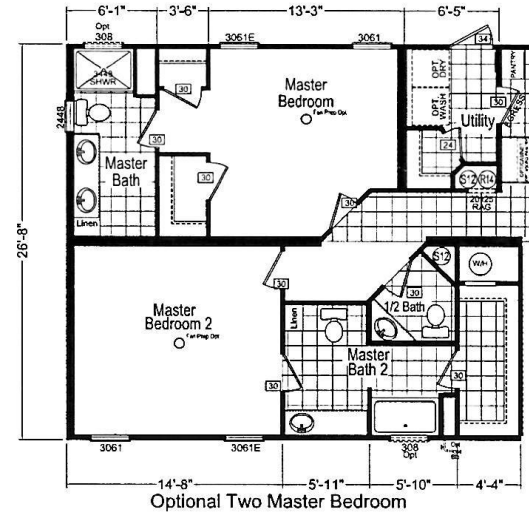

Mill Creek

Signature Series

1493 SQ. FT. (Approximate) 3 Bedrooms, 2 Baths

Last Updated: 2-24-25

Optional Double Lave

Optional Linen Hallway w/Recessed Entry

Optional Furnace

Optional Furnace With Recess

Optional Den In Lieu Of Bedroom 3

Optional Linen Hallway

Optional Enclosed Toilet Compartment

Optional 60" Shower

FACTORY EXPO HOME CENTERS
1230 SW 10th St.
Ocala, FL 34471

FloridaFactoryDirect.com | 1-800-748-2654