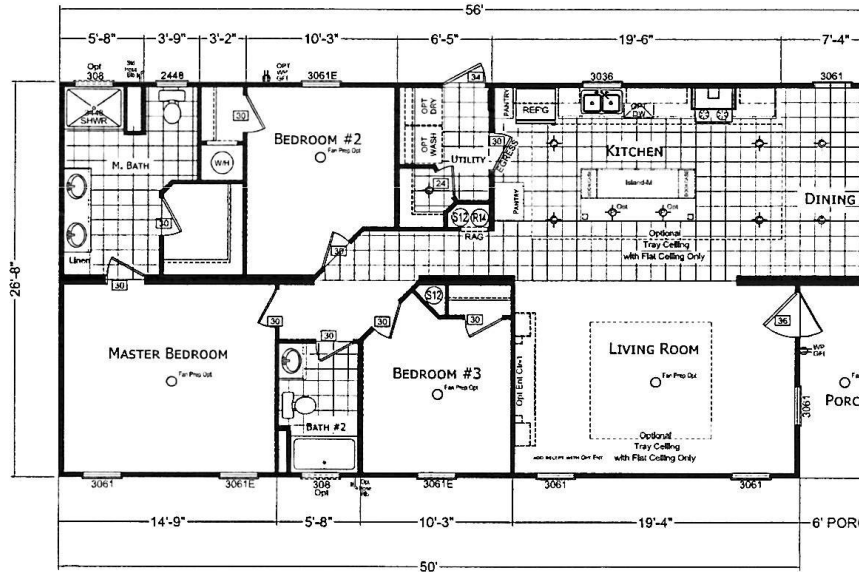

Mill Creek

Signature Series

1493 SQ. FT. (Approximate) 3 Bedrooms, 2 Baths

Last Updated: 2-24-25

Optional Double Lave

Optional Linen Hallway w/Recessed Entry

Optional Furnace

Optional Furnace With Recess

Optional Den In Lieu Of Bedroom 3

Optional Linen Hallway

Optional Enclosed Toilet Compartment

Optional 60" Shower

FACTORY EXPO HOME CENTERS
1230 SW 10th St.
Ocala, FL 34471

FloridaFactoryDirect.com | 1-800-748-2654