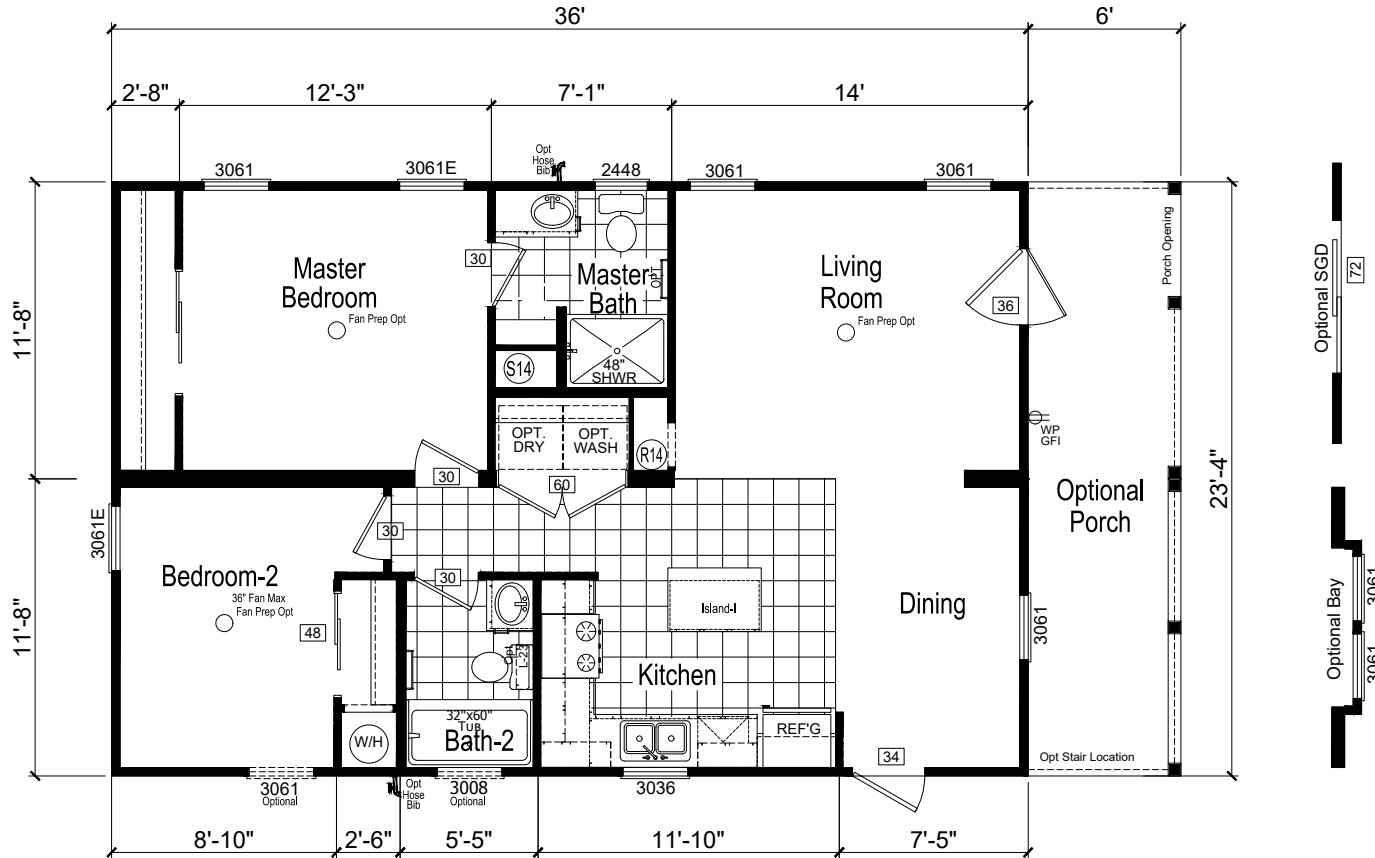

Mesic

Redman Trinity Series

840 SQ. FT. (Approximate) 2 Bedrooms, 2 Baths

Last Updated: 4-24-25

FACTORY EXPO HOME CENTERS
1230 SW 10th St.
Ocala, FL 34471

FloridaFactoryDirect.com | 1-800-748-2654

IMPORTANT: Alta Cima Corp reserves the right to modify, cancel or substitute products or features of this event at any time without prior notice or obligation. Pictures and other promotional materials are representative and may depict or contain floor plans, square footages, elevations, options, upgrades, extra design features, decorations, floor coverings, specialty light fixtures, custom paint and wall coverings, window treatments, landscaping, sound and alarm systems, furnishings, appliances, and other designer/decorator features and amenities that are not included as part of the home and/or may not be available at all locations. Home, pricing and community information is subject to change, and homes to prior sale, at any time without notice or obligation. ©2020 Alta Cima Corp. All rights reserved.