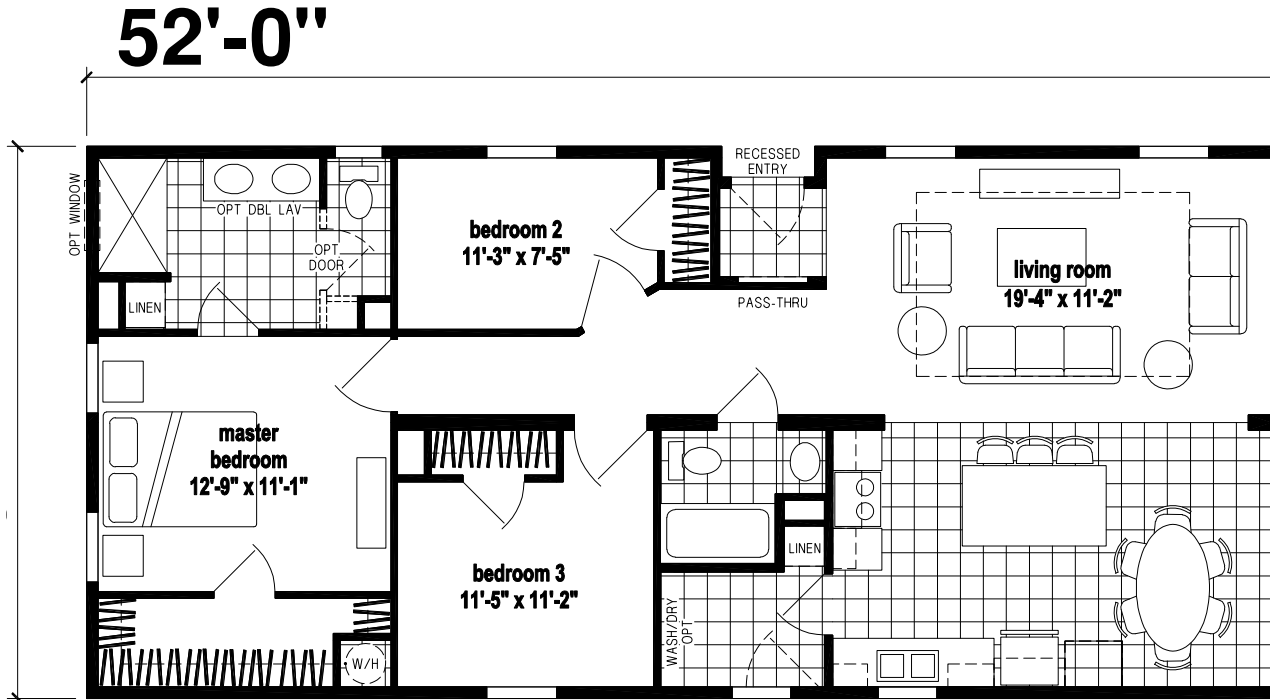

Melbourne

Silver Springs Limited Series

1,248 SQ. FT. (Approximate) 3 Bedrooms, 2 Baths

Last Updated: 3-7-22

FACTORY EXPO HOME CENTERS
1230 SW 10th St.
Ocala, FL 34471

FloridaFactoryDirect.com | 1-800-748-2654