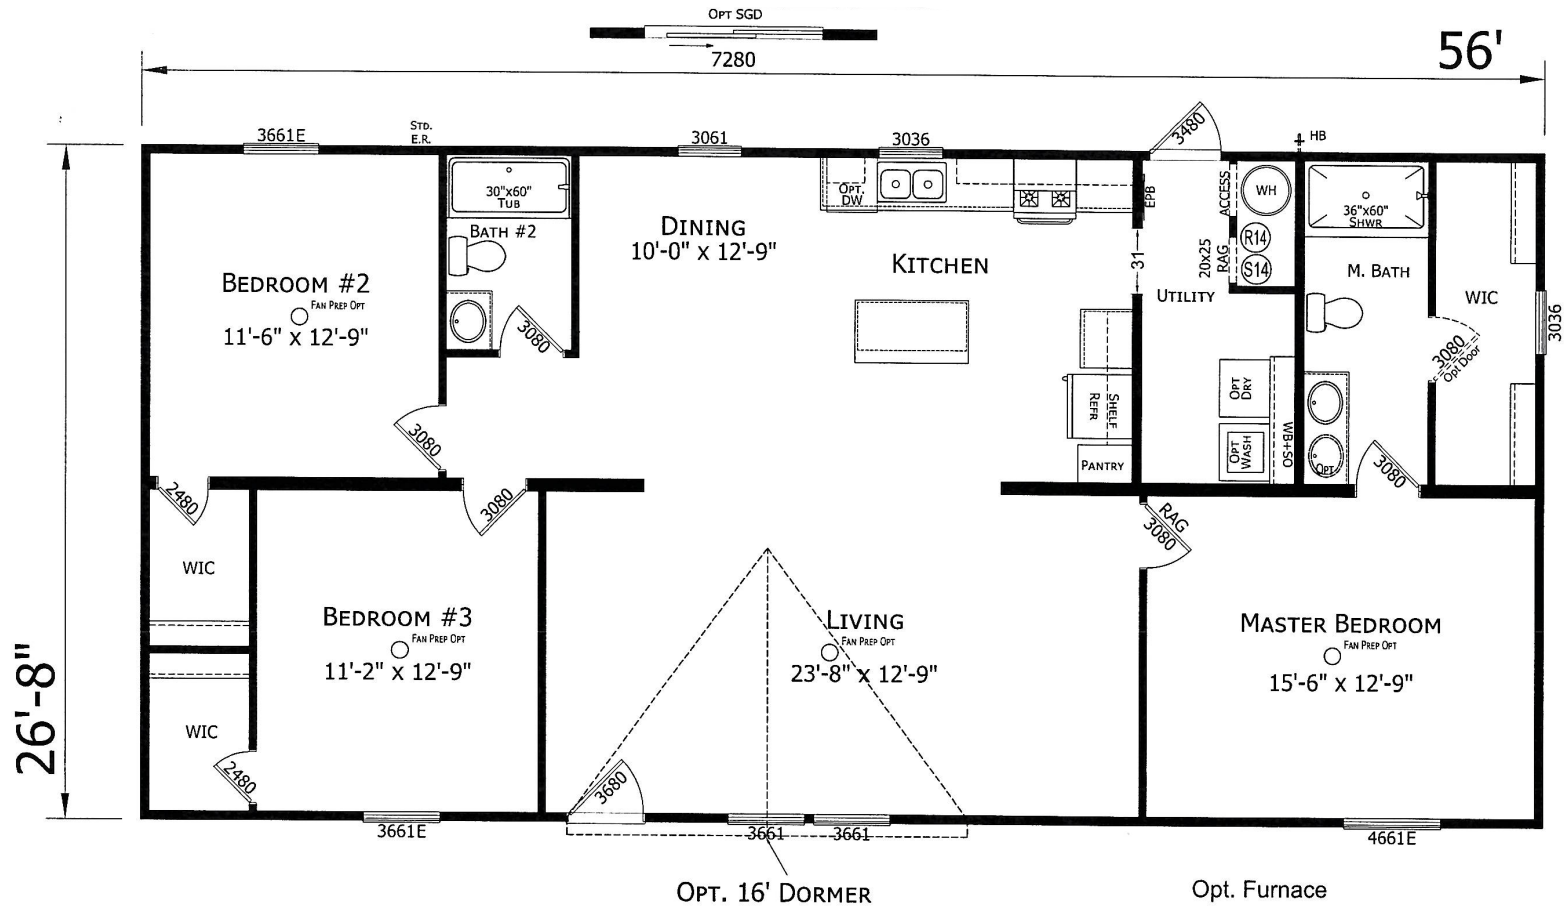

Marcona

Lake Manor Series

1493 SQ. FT. (Approximate) 3 Bedrooms, 2 Baths

Last Updated: 2-24-25

FACTORY EXPO HOME CENTERS
1230 SW 10th St.
Ocala, FL 34471

FloridaFactoryDirect.com | 1-800-748-2654

IMPORTANT: Alta Cima Corp reserves the right to modify, cancel or substitute products or features of this event at any time without prior notice or obligation. Pictures and other promotional materials are representative and may depict or contain floor plans, square footages, elevations, options, upgrades, extra design features, decorations, floor coverings, specialty light fixtures, custom paint and wall coverings, window treatments, landscaping, sound and alarm systems, furnishings, appliances, and other designer/decorator features and amenities that are not included as part of the home and/or may not be available at all locations. Home, pricing and community information is subject to change, and homes to prior sale, at any time without notice or obligation. ©2020 Alta Cima Corp. All rights reserved.