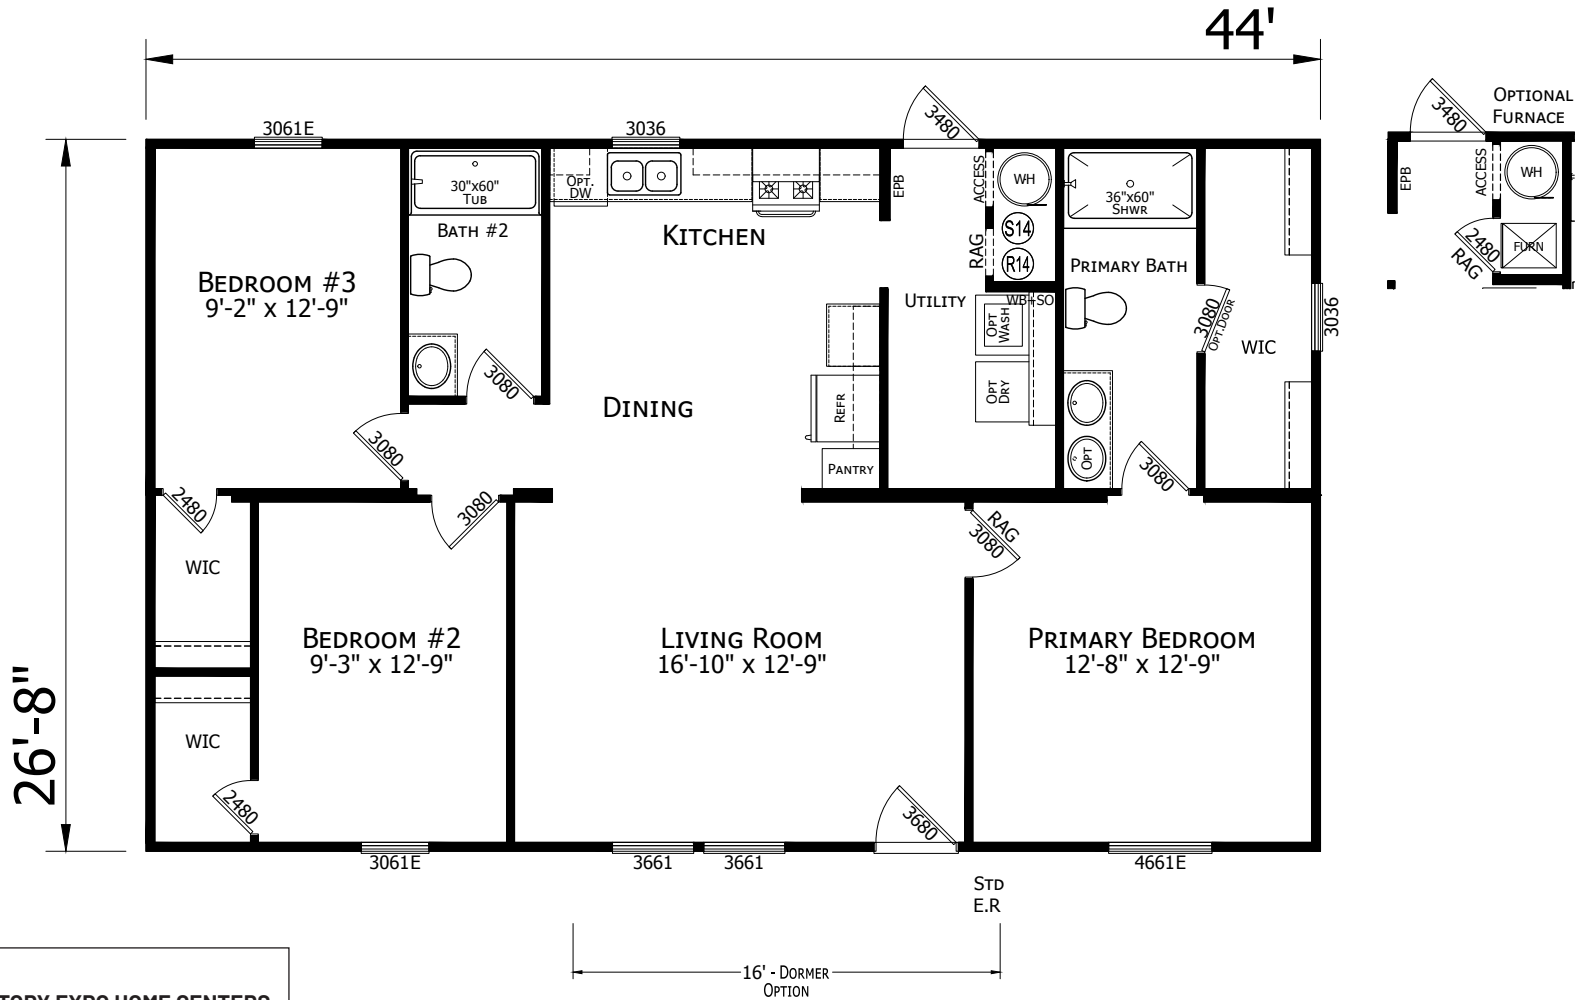

# Mackenzie

Lake Manor Series

1173 SQ. FT. (Approximate) 3 Bedrooms, 2 Baths

Last Updated: 2-24-25

**FACTORY EXPO HOME CENTERS**  
 1230 SW 10th St.  
 Ocala, FL 34471

**FloridaFactoryDirect.com | 1-800-748-2654**