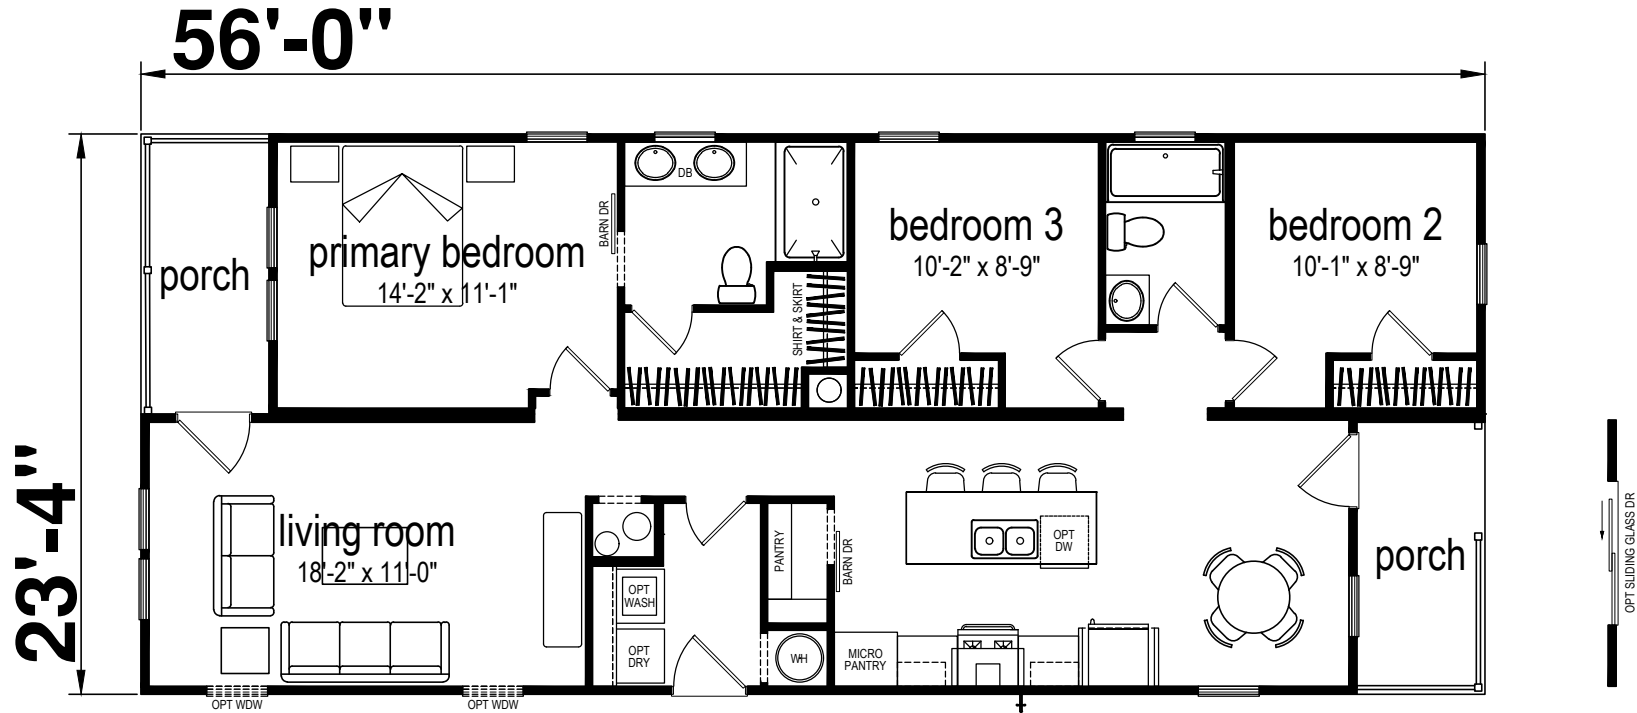

Losco

Champion Series

1184 SQ. FT. (Approximate) 3 Bedrooms, 2 Baths

Last Updated: 3-18-25

FACTORY EXPO HOME CENTERS
1230 SW 10th St.
Ocala, FL 34471

FloridaFactoryDirect.com | 1-800-748-2654

IMPORTANT: Alta Cima Corp reserves the right to modify, cancel or substitute products or features of this event at any time without prior notice or obligation. Pictures and other promotional materials are representative and may depict or contain floor plans, square footages, elevations, options, upgrades, extra design features, decorations, floor coverings, specialty light fixtures, custom paint and wall coverings, window treatments, landscaping, sound and alarm systems, furnishings, appliances, and other designer/decorator features and amenities that are not included as part of the home and/or may not be available at all locations. Home, pricing and community information is subject to change, and homes to prior sale, at any time without notice or obligation. ©2020 Alta Cima Corp. All rights reserved.